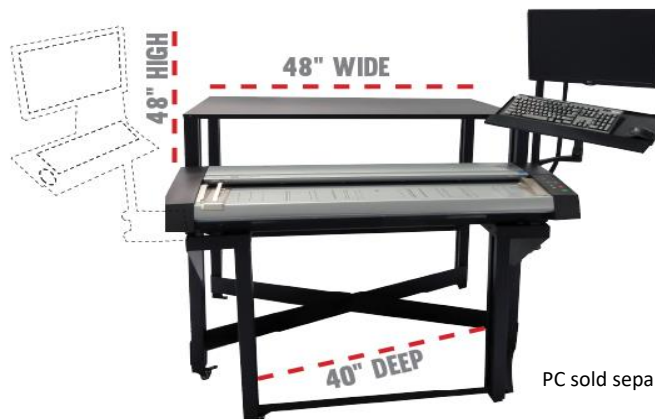

INCREASE OPERATOR PRODUCTIVITY

- Achieves one touch document handling environment for the scanner operator.
- A productive approach to providing the operator with visual confirmation of scan file quality and easy access to documents, keyboard and mouse.
- Operator can easily load documents into the scanner without losing sight of display monitor.

Zero Turn Scanning Productivity Center				
Item Number	Product	Description	MSRP	Platinum
CSZTSPC-X4000	Zero Turn Scanning Productivity Center	ZTSPC: Single footprint holding table for originals and receiving table for completed scans. Includes 20" monitor, wireless keyboard and mouse. Monitor may be mounted left or right. For use with HD Ultra 42, Ultra X 42 and Quattro 44 models.	$3,695	$2,956
CSZTSPC-X6000	Zero Turn Scanning Productivity Center	ZTSPC: Single footprint holding table for originals and receiving table for completed scans. Includes 20" monitor, wireless keyboard and mouse. Monitor may be mounted left or right. For use with the HD Ultra X 6000 models.	$3,695	$2,956

Occupies a surprisingly small amount of floor space

Left or right mounted monitor and keyboard

PC sold separately.

Works With Award Winning Contex IQ Quattro and IQ Quattro X, HD Ultra and Ultra X Models.

Refer to HD Ultra X and IQ Quattro X Product pages.

**42" Zero Turn ships 60"x44"x15" - 205 pounds.
60" Zero Turn ships 80"x44"x15" - 251 pounds.**

PLEASE NOTE:

Standard freight fees apply to all Contex shipments. Please contact National / AZON customer support for freight quotes. Limited access facilities may incur additional freight fees.

Email: info@azon.com 800-260-0839