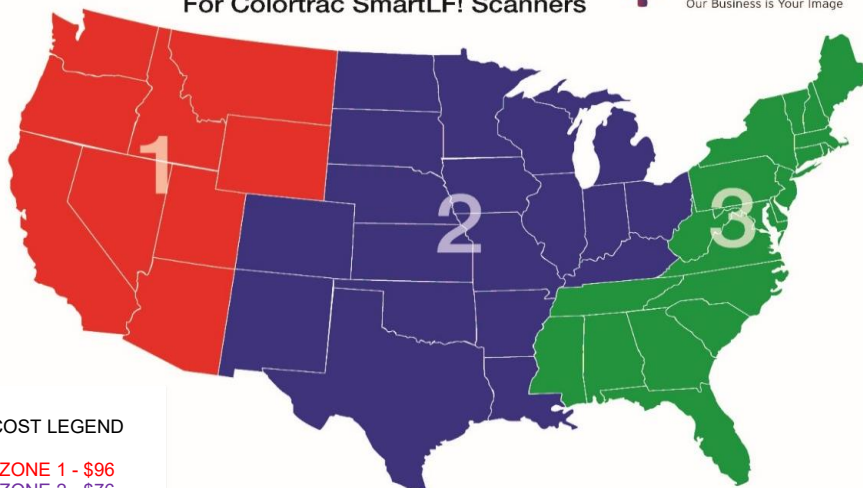

SmartLF Scan				
Item Number	Product	Description	MSRP	Platinum
CT01N006	SmartLF Scan 24 Inch	24" scanner 4.5 inch/sec (114.3mm/sec) grayscale and 3 in/sec (76.2mm/sec) for color, includes tough wheeled carry case and RJ45 Ethernet cable	$2,862	$1,961
CT01N012	SmartLF Scan 36 Inch	36" scanner 4.5 inch/sec (114.3mm/sec) grayscale and 3 in/sec (76.2mm/sec) for color, includes tough wheeled carry case and RJ45 Ethernet cable	$3,260	$2,385
CT10N017	Scanner Glass	Glass Sub Assembly for 36" scanner	$219	$165
CT10N018	Scanner Glass	Glass Sub Assembly for 24" scanner	$198	$149
CT10N030	Calibration Target	SmartLF 36 Calibration Target 36" scanner	$47	$35
CT10N031	Calibration Target	SmartLF 24 Calibration Target 24" scanner	$42	$31

Warranty: One year or 30,000 linear scan meters, parts and labor return to depot.

Service Plan				
Item Number	Product	Description	MSRP	Platinum
CT-RTDS	Return to Depot Service	1 year RTD service plan for Colortrac SmartLF 24 and 36 scanners after initial one-year warranty period. This is a return to depot plan, customer pays freight inbound, AZON pays freight outbound. Contact AZON for further details. Only available at time of scanner purchase.	$1,566	$1,409

FREIGHT RATE MAP
For Colortrac SmartLF! Scanners

COST LEGEND

- ZONE 1 - $96
- ZONE 2 - $76
- ZONE 3 - $75

Does not include Hawaii and Alaska.