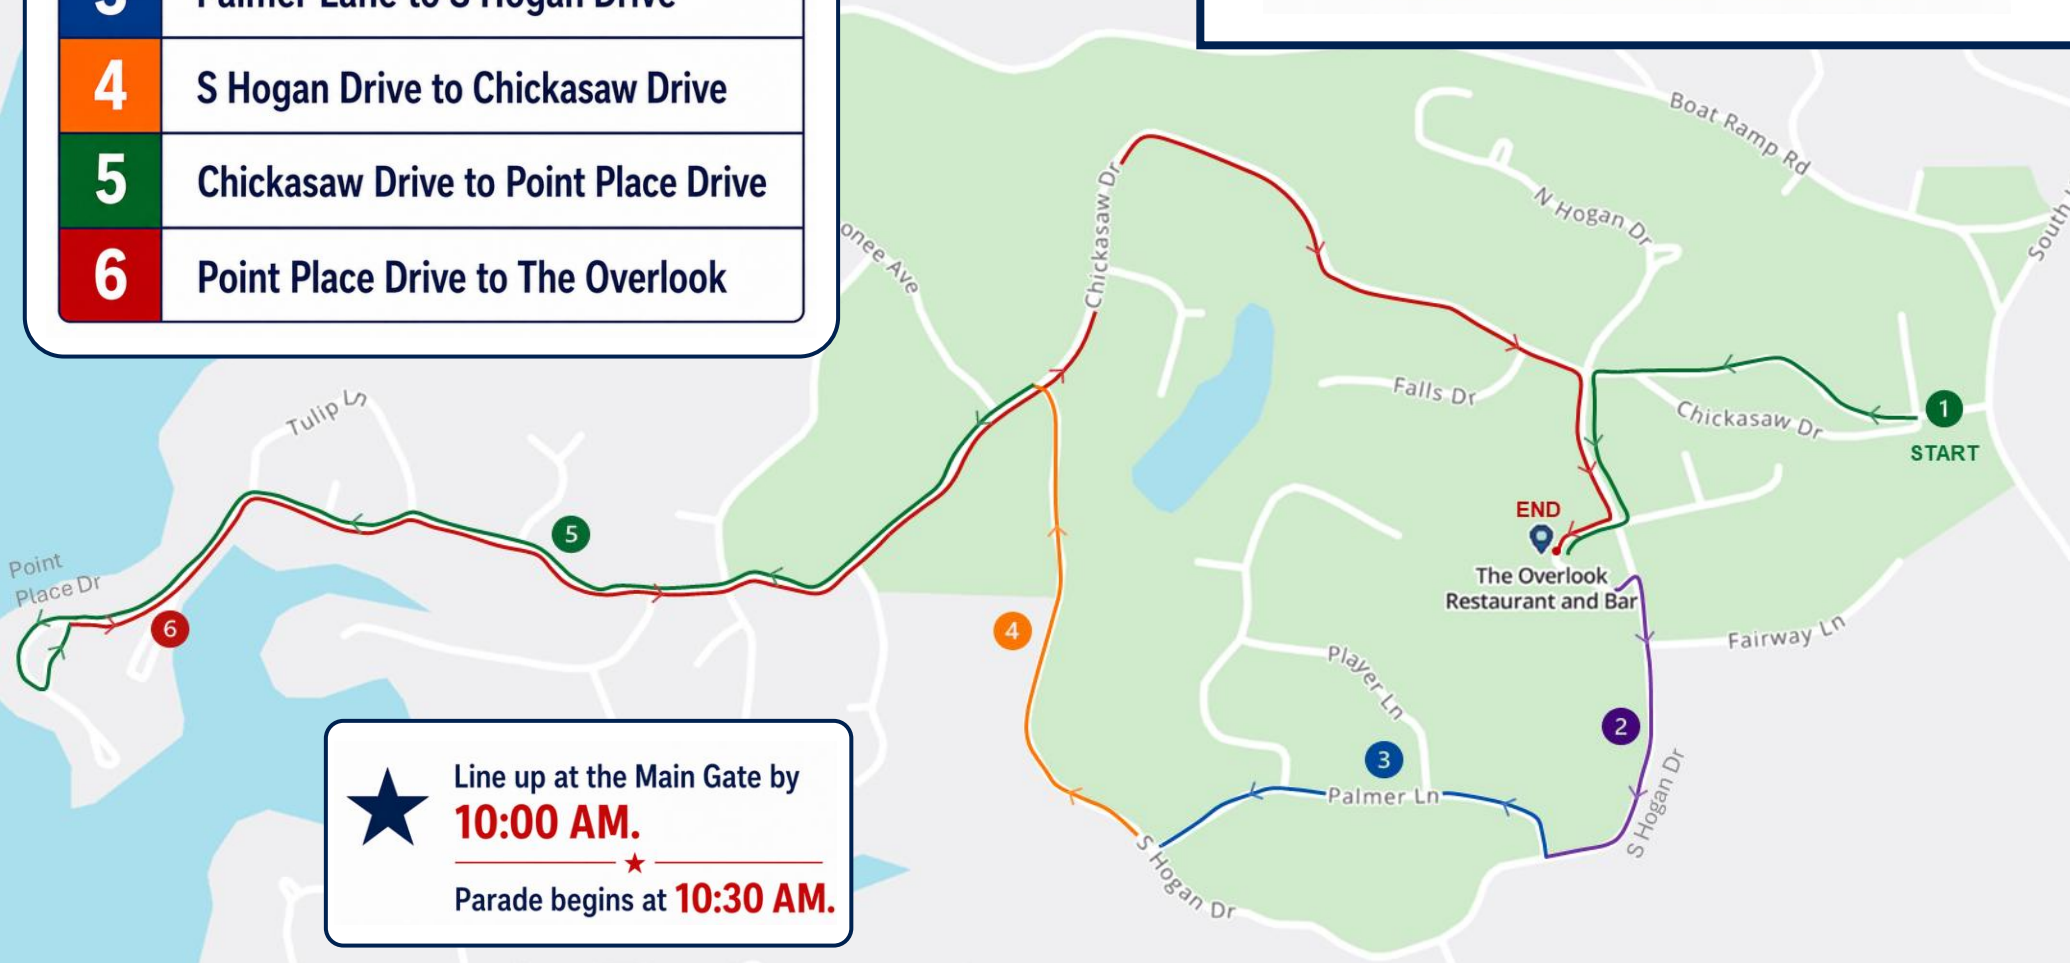

★ ROUTE MAP ★

- | | |
|---|--------------------------------------|
| 1 | Main Gate to The Overlook |
| 2 | The Overlook to Palmer Lane |
| 3 | Palmer Lane to S Hogan Drive |
| 4 | S Hogan Drive to Chickasaw Drive |
| 5 | Chickasaw Drive to Point Place Drive |
| 6 | Point Place Drive to The Overlook |

JULY 4TH
★ SPIRIT OF '76 ★
GOLF CART PARADE ★
★ CHICKASAW POINT, SC ★

★ Line up at the Main Gate by **10:00 AM.**
★ Parade begins at **10:30 AM.**