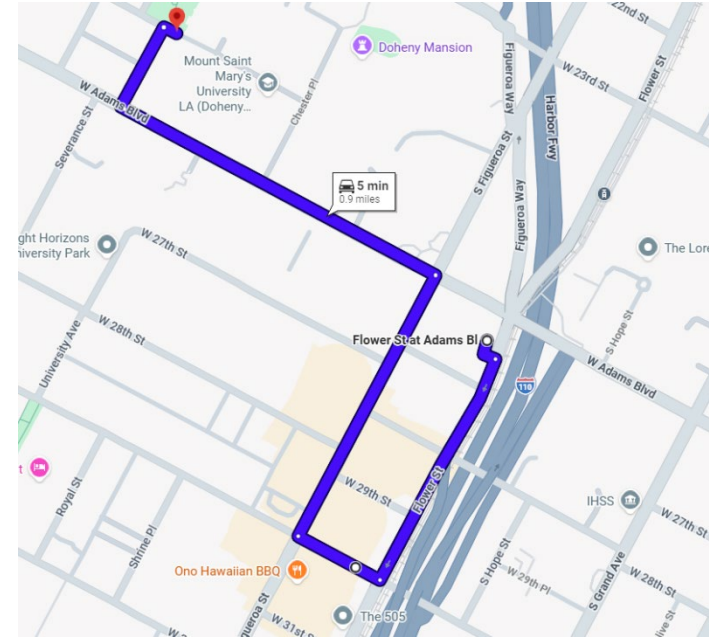

ADDITIONAL PARKING (Option One)

Felix Chevrolet Lot from St. John's Cathedral

1. Exit parking lot towards Flower St.
2. Turn right onto Flower St.
3. Turn right onto W. 31st St.
4. Turn left into parking lot

Please note that this is a self-service paid lot.

Local metered and free surface street parking may be available

ADDITIONAL PARKING (Option Two)

AAA Lot No. 9 from St. John's Cathedral

1. Exit parking lot towards Flower St.
2. Turn right onto Flower St.
3. Turn right onto W 30th St.
4. Turn right onto S. Figueroa St.
5. Turn left onto W. Adams Blvd.
6. Turn right onto S. St. James Place (past Mount Saint Mary's, Doheny Campus)
7. Turn right onto St. James Park W.

Please note that this is a self-service paid lot.

Local metered and free surface street parking may be available