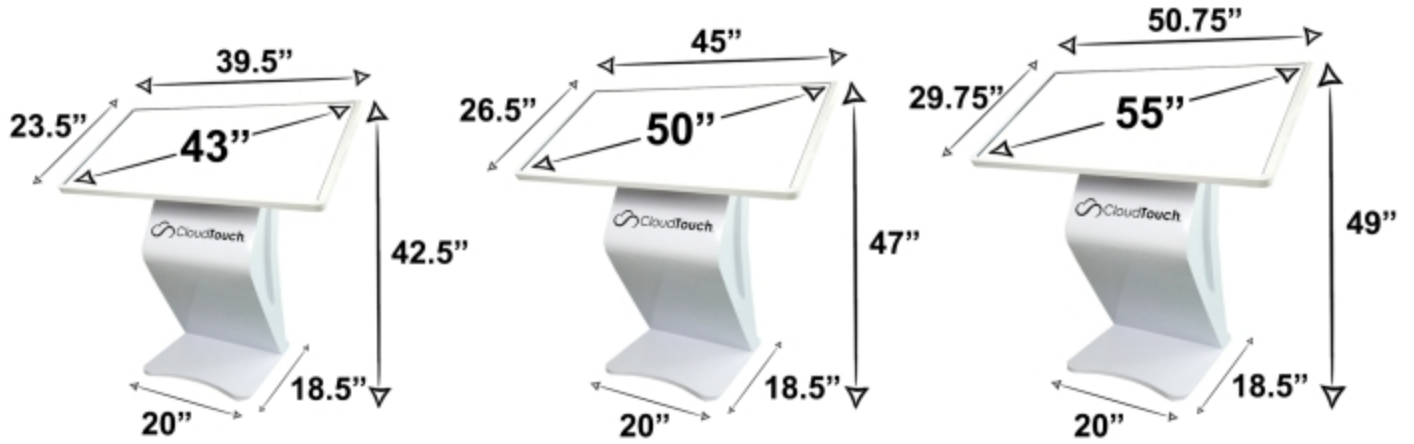

Interactive Touch Screen Specifications & Dimensions

General Specifications

- ✓ Android OS
- ✓ RJ-45 Ethernet Port
- ✓ 2 USB Ports
- ✓ 10 Point Touch
- ✓ WiFi (2.4 & 5.0 GHz)
- ✓ Speakers
- ✓ 4 GB RAM
- ✓ 16 GB SSD
- ✓ Bluetooth
- ✓ Camera (Vertical Units)
- ✓ Microphone (Vertical Units)
- ✓ 1080 x 1920 Resolution

Indoor Vertical Kiosks

Outdoor Vertical Kiosks

Indoor Horizontal Kiosks

Indoor Wall Mount Kiosks

Countertop Kiosks

Brochure Rack Kiosks

Indoor Double-Sided Kiosks

Outdoor Double-Sided Kiosks