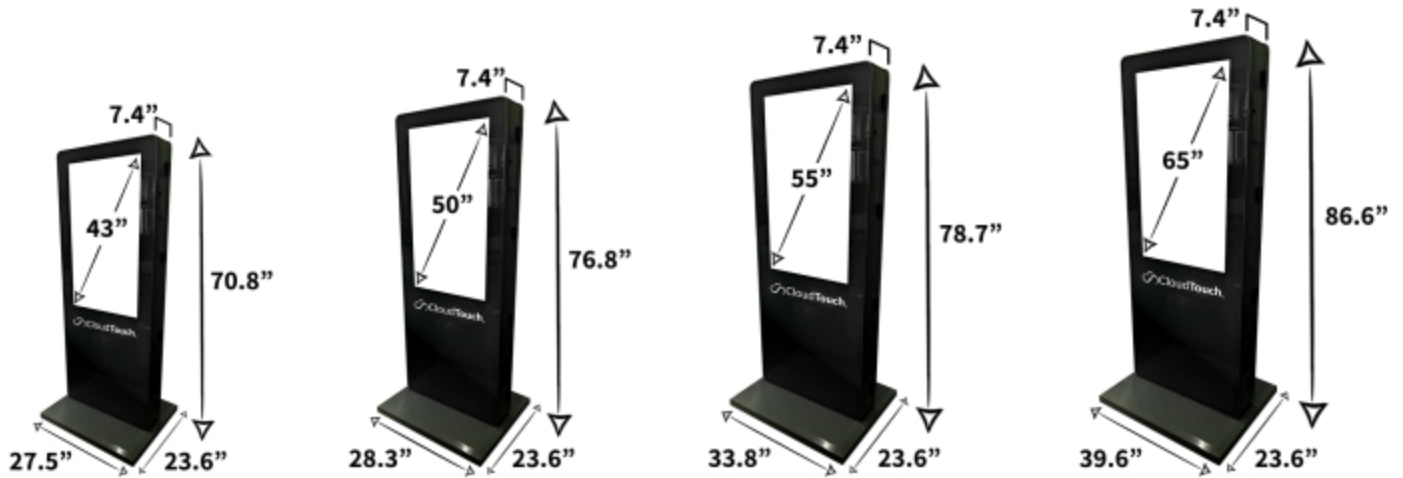

Interactive Touch Screen Specifications & Dimensions

General Specifications

- ✓ Android OS
- ✓ RJ-45 Ethernet Port
- ✓ 2 USB Ports
- ✓ 10 Point Touch
- ✓ WiFi (2.4 & 5.0 GHz)
- ✓ Speakers
- ✓ 4 GB RAM
- ✓ 16 GB SSD
- ✓ Bluetooth
- ✓ Camera (Vertical Units)
- ✓ Microphone (Vertical Units)
- ✓ 1080 x 1920 Resolution

Indoor Vertical Kiosks

Outdoor Vertical Kiosks

Indoor Horizontal Kiosks

Indoor Wall Mount Kiosks

Countertop Kiosks

Brochure Rack Kiosks

Indoor Double-Sided Kiosks

Outdoor Double-Sided Kiosks