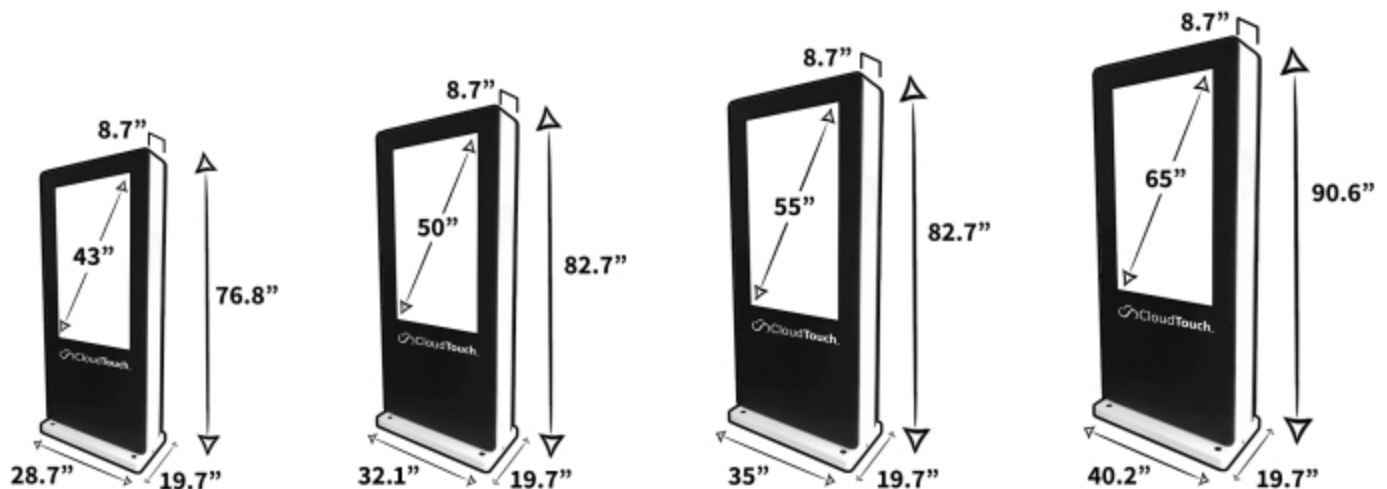

Interactive Touch Screen Specifications & Dimensions

General Specifications

- ✓ Android OS
- ✓ RJ-45 Ethernet Port
- ✓ 2 USB Ports
- ✓ 10 Point Touch
- ✓ WiFi (2.4 & 5.0 GHz)
- ✓ Speakers
- ✓ 4 GB RAM
- ✓ 16 GB SSD
- ✓ Bluetooth
- ✓ Camera (Vertical Units)
- ✓ Microphone (Vertical Units)
- ✓ 1080 x 1920 Resolution

Indoor Vertical Kiosks

Outdoor Vertical Kiosks

Indoor Horizontal Kiosks

Indoor Wall Mount Kiosks

Countertop Kiosks

Brochure Rack Kiosks

Indoor Double-Sided Kiosks

Outdoor Double-Sided Kiosks