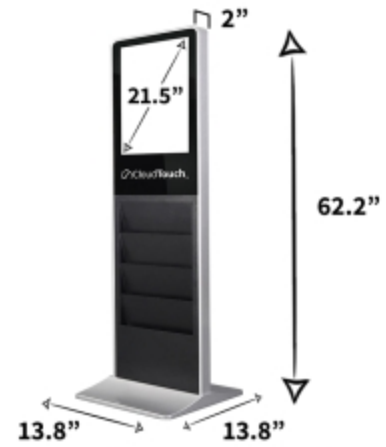

Interactive Touch Screen Specifications & Dimensions

General Specifications

- ✓ Android OS
- ✓ RJ-45 Ethernet Port
- ✓ 2 USB Ports
- ✓ 10 Point Touch
- ✓ WiFi (2.4 & 5.0 GHz)
- ✓ Speakers
- ✓ 4 GB RAM
- ✓ 16 GB SSD
- ✓ Bluetooth
- ✓ Camera (Vertical Units)
- ✓ Microphone (Vertical Units)
- ✓ 1080 x 1920 Resolution

Indoor Vertical Kiosks

Outdoor Vertical Kiosks

Indoor Horizontal Kiosks

Indoor Wall Mount Kiosks

Countertop Kiosks

Brochure Rack Kiosks

Indoor Double-Sided Kiosks

Outdoor Double-Sided Kiosks