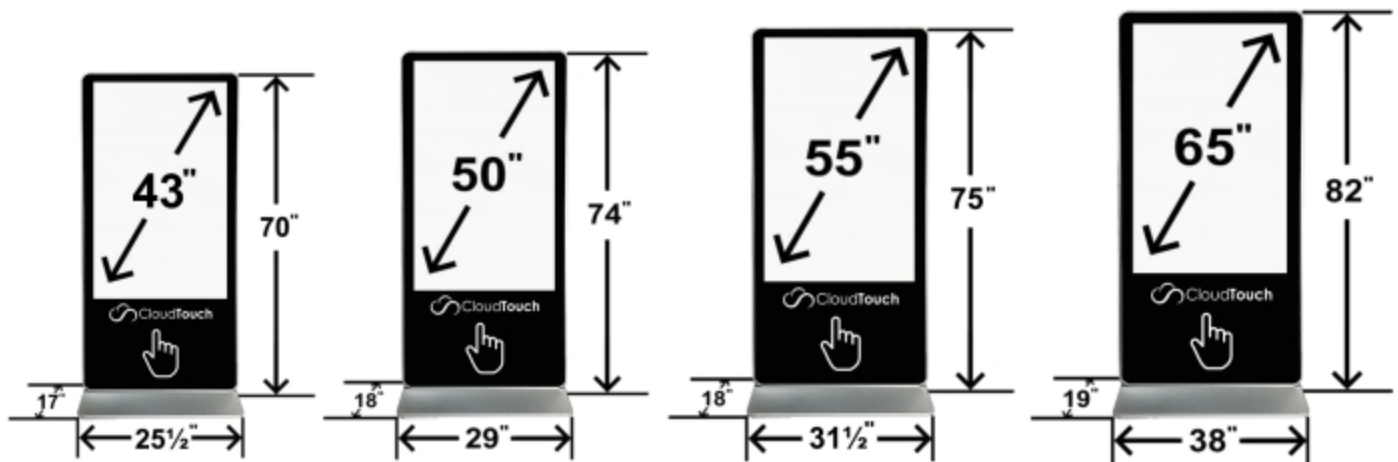

Interactive Touch Screen Specifications & Dimensions

General Specifications

- ✓ Android OS
- ✓ RJ-45 Ethernet Port
- ✓ 2 USB Ports
- ✓ 10 Point Touch
- ✓ WiFi (2.4 & 5.0 GHz)
- ✓ Speakers
- ✓ 4 GB RAM
- ✓ 16 GB SSD
- ✓ Bluetooth
- ✓ Camera (Vertical Units)
- ✓ Microphone (Vertical Units)
- ✓ 1080 x 1920 Resolution

Indoor Vertical Kiosks

Outdoor Vertical Kiosks

Indoor Horizontal Kiosks

Indoor Wall Mount Kiosks

Countertop Kiosks

Brochure Rack Kiosks

Indoor Double-Sided Kiosks

Outdoor Double-Sided Kiosks