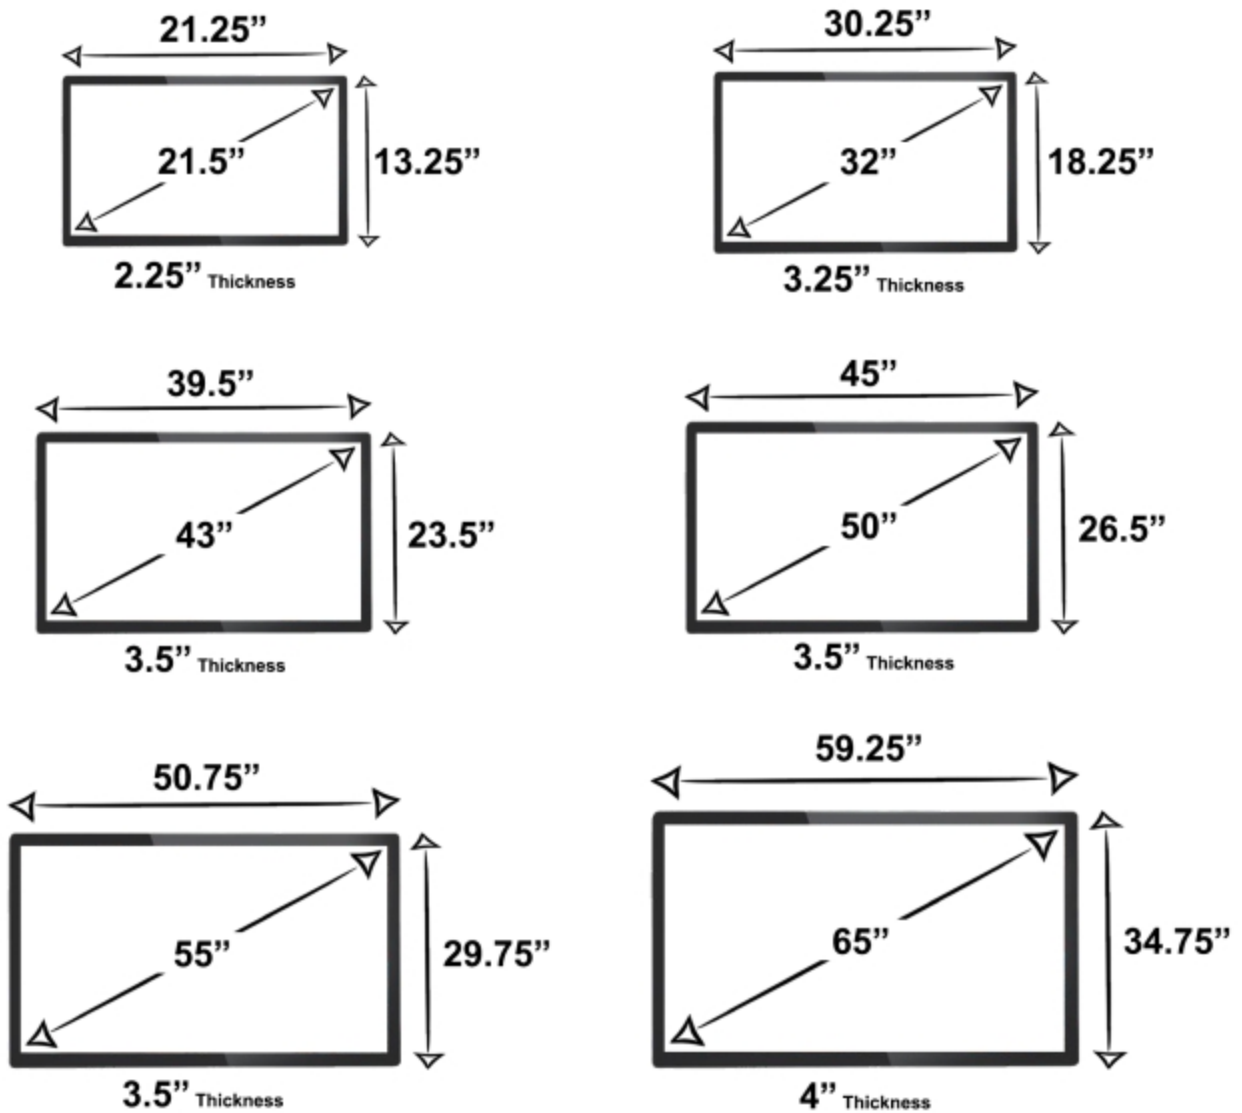

Interactive Touch Screen Specifications & Dimensions

General Specifications

- ✓ Android OS
- ✓ RJ-45 Ethernet Port
- ✓ 2 USB Ports
- ✓ 10 Point Touch
- ✓ WiFi (2.4 & 5.0 GHz)
- ✓ Speakers
- ✓ 4 GB RAM
- ✓ 16 GB SSD
- ✓ Bluetooth
- ✓ Camera (Vertical Units)
- ✓ Microphone (Vertical Units)
- ✓ 1080 x 1920 Resolution

Indoor Vertical Kiosks

Outdoor Vertical Kiosks

Indoor Horizontal Kiosks

Indoor Wall Mount Kiosks

Countertop Kiosks

Brochure Rack Kiosks

Indoor Double-Sided Kiosks

Outdoor Double-Sided Kiosks