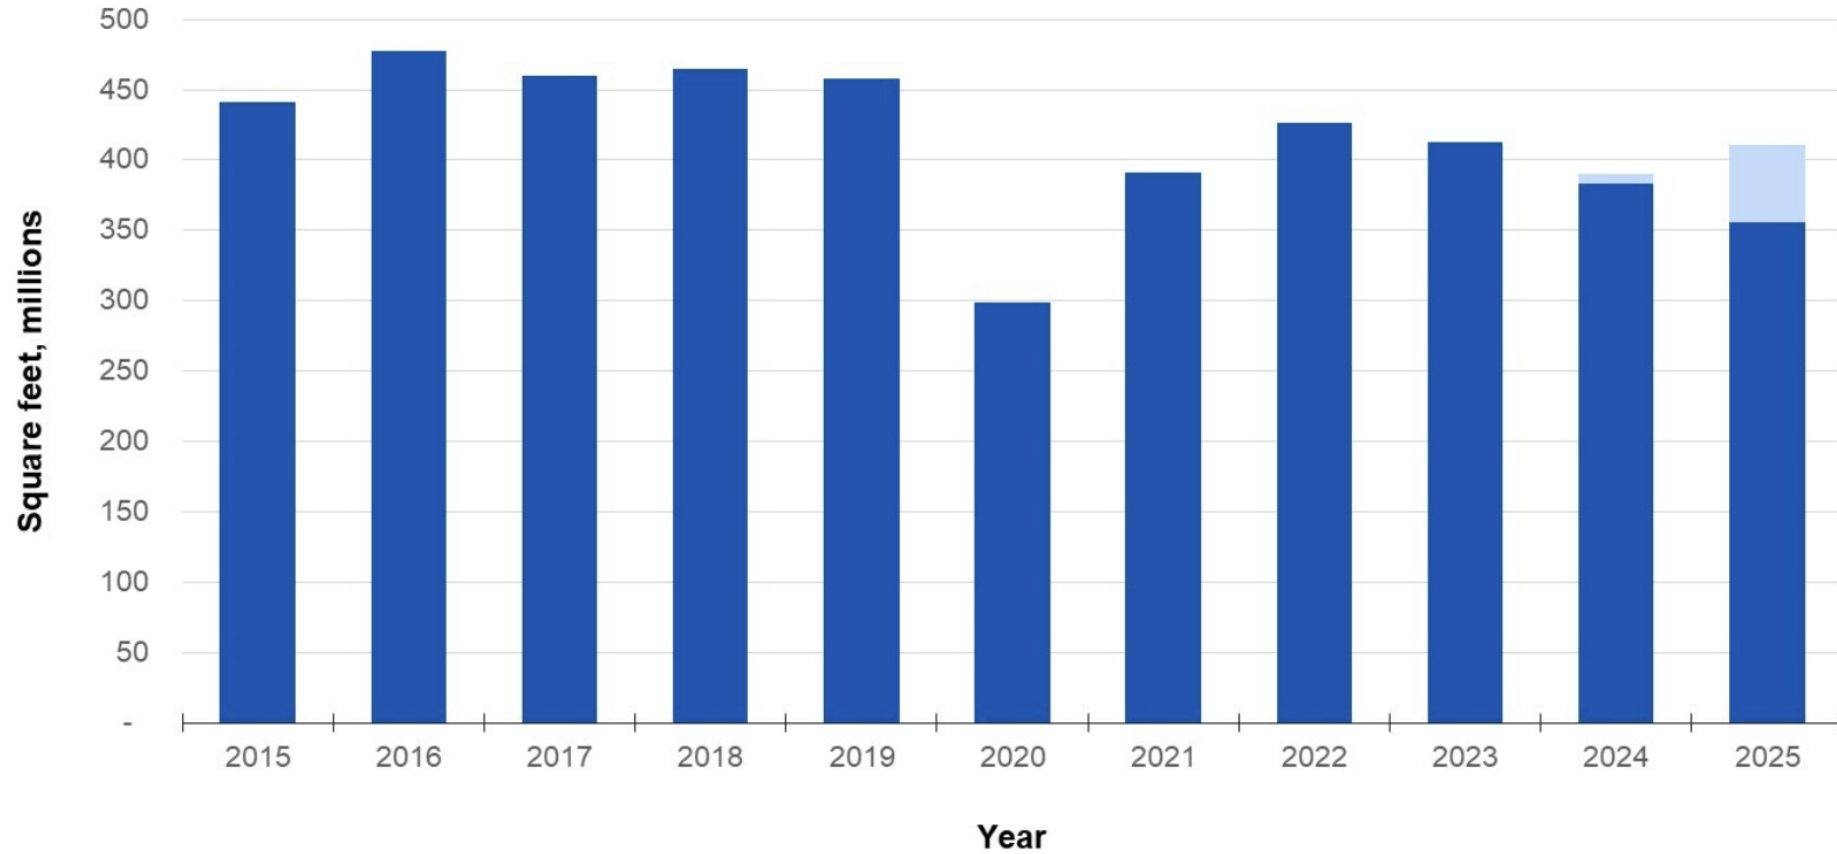

New Office Leasing Crests 400 Million SF in 2025

Annual new leasing volume, including estimated

Source: CoStar, January 2026

■ Recorded ■ Estimated additional