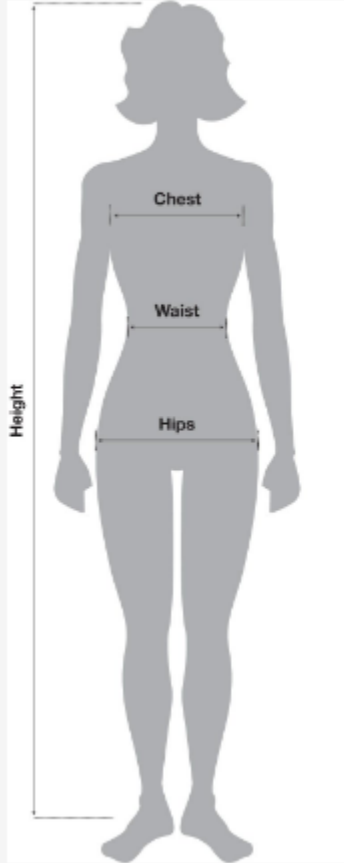

Women's Henley Shirts

Women's Sizing

Size	Waist	Hips	Weight	Height	Chest
XS	24-25"	34-35"	90-110	Up to 62"	32-33"
SM	25-27"	35-37"	105-120	61-65"	33-35"
MD	27-29"	37-39"	120-145	64-68"	35-37"
LG	29-32"	39-42"	140-165	67-71"	37-40"
XL	32-35"	42-45"	160-185	70-73"	40-43"
2X	35-37"	45-47"	185-205	71-74"	43-45"
3X	37-39"	47-49"	190-215	71-74"	46-48"

Men's Henley Shirts

Men's Sizing

Size	Waist	Chest	Weight	Height
XS	26-29"	33-35"	100-125	60-64"
SM	29-32"	35-38"	120-145	64-68"
MD	32-35"	38-41"	145-165	66-70"
LG	35-38"	41-43"	165-180	68-72"
XL	38-42"	43-46"	180-210	70-76"
2X	42-46"	46-49"	210-240	74"+
3X	46-51"	50-52"	240-260	74"+