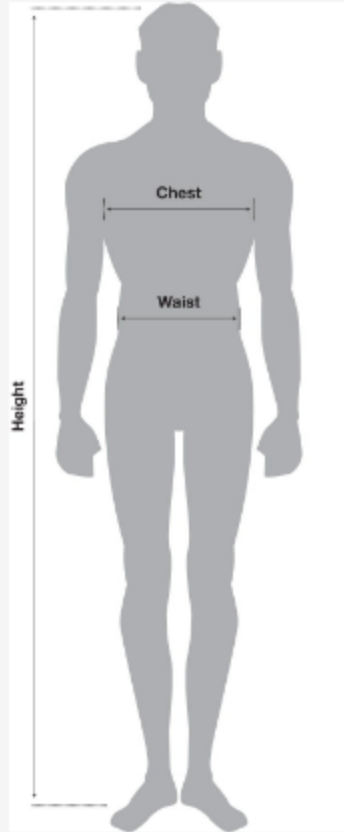

Women's Henley Shirts

Women's Sizing

Size	Waist	Hips	Weight	Height	Chest
XS	24-25"	34-35"	90-110	Up to 62"	32-33"
SM	25-27"	35-37"	105-120	61-65"	33-35"
MD	27-29"	37-39"	120-145	64-68"	35-37"
LG	29-32"	39-42"	140-165	67-71"	37-40"
XL	32-35"	42-45"	160-185	70-73"	40-43"
2X	35-37"	45-47"	185-205	71-74"	43-45"
3X	37-39"	47-49"	190-215	71-74"	46-48"

Men's Henley Shirts

Men's Sizing

Size	Waist	Chest	Weight	Height
XS	26-29"	33-35"	100-125	60-64"
SM	29-32"	35-38"	120-145	64-68"
MD	32-35"	38-41"	145-165	66-70"
LG	35-38"	41-43"	165-180	68-72"
XL	38-42"	43-46"	180-210	70-76"
2X	42-46"	46-49"	210-240	74"+
3X	46-51"	50-52"	240-260	74"+