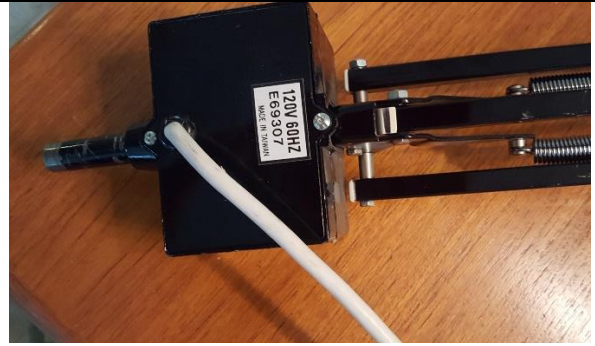

#8 Logan Mat Cutter \$20

#9 Portable collapsible Cart \$8

#11 -30 in adjustable magnifying lamp. Missing clamp attachment. \$25

10 Jean Haines- Colour & Light in Watercolour NEW \$15

#12 Rockwell BladeRunner plus wall mount