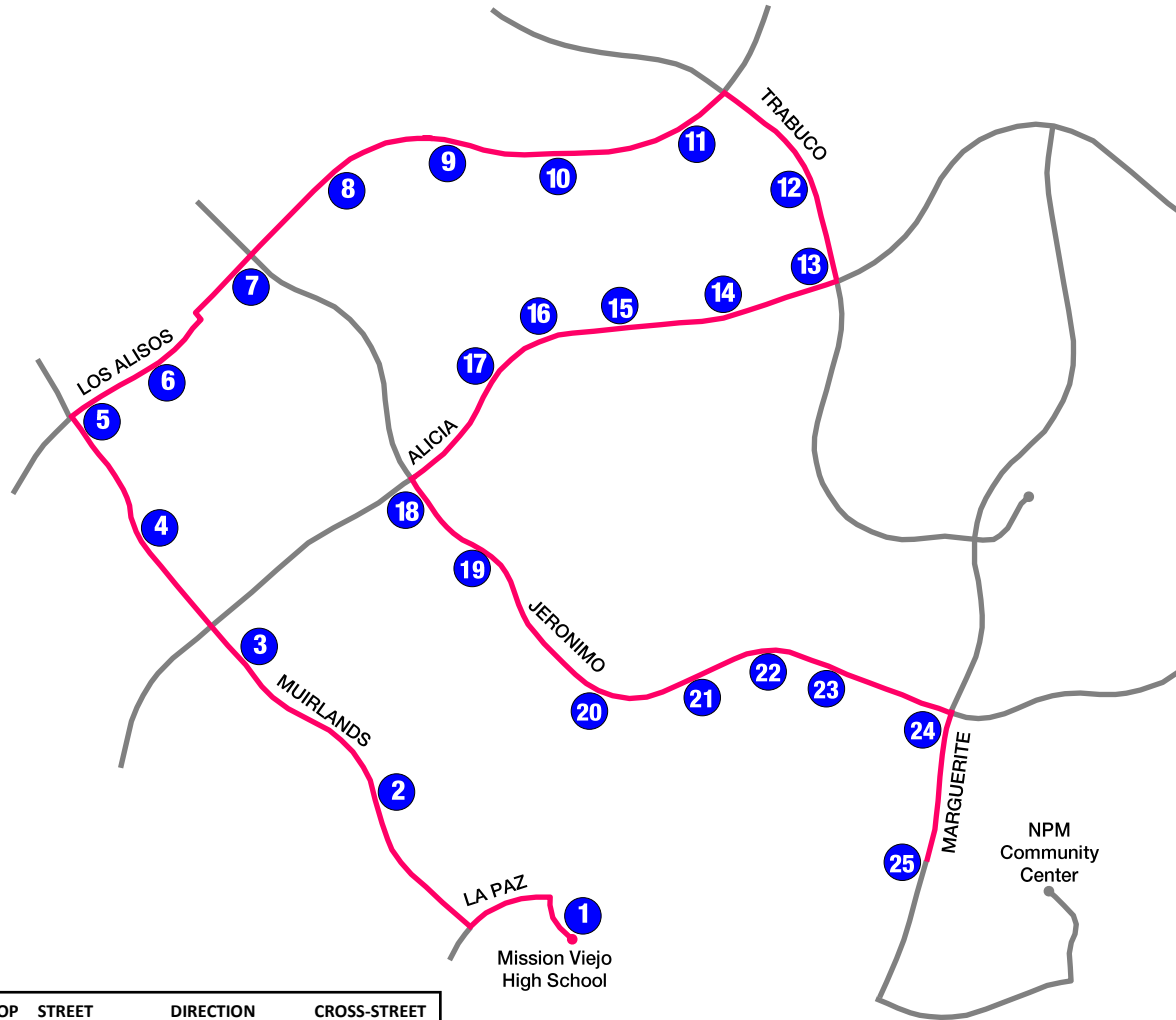

MISSION VIEJO HIGH SCHOOL SHUTTLE

STOP	STREET	DIRECTION	CROSS-STREET
1	Mission Viejo High School		
2	Muirlands	Northbound	Olympus
3	Muirlands	Northbound	Spartan
4	Muirlands	Northbound	Marathon
5	Los Alisos	Eastbound	Muirlands
6	Los Alisos	Eastbound	Brussels
7	Los Alisos	Eastbound	Jeronimo ²
8	Los Alisos	Eastbound	Madero ²
9	Los Alisos	Eastbound	Oaktree
10	Los Alisos	Eastbound	Vallejo
11	Los Alisos	Eastbound	Calle Alcala
12	Trabuco	Southbound	Via Madrigal
13	Alicia	Westbound	Trabuco ³
14	Alicia	Westbound	Via Leon ³
15	Alicia	Westbound	Via Logrono ³
16	Alicia	Westbound	Coronel ³
17	Alicia	Westbound	Via Linda ³
18	Jeronimo	Southbound	Alicia ²
19	Jeronimo	Southbound	Cordillera ²
20	Jeronimo	Southbound	Montilla ²
21	Jeronimo	Southbound	Carranza ²
22	Jeronimo	Southbound	Valyerme ²
23	Jeronimo	Southbound	Quintana ²
24	Marguerite	Southbound	Jeronimo ¹
25	Marguerite	Southbound	Aldeano

STOP LOCATIONS
— REGULAR ROUTING

¹ Existing OCTA Route 85
² Existing OCTA Route 86
³ Existing OCTA Route 87