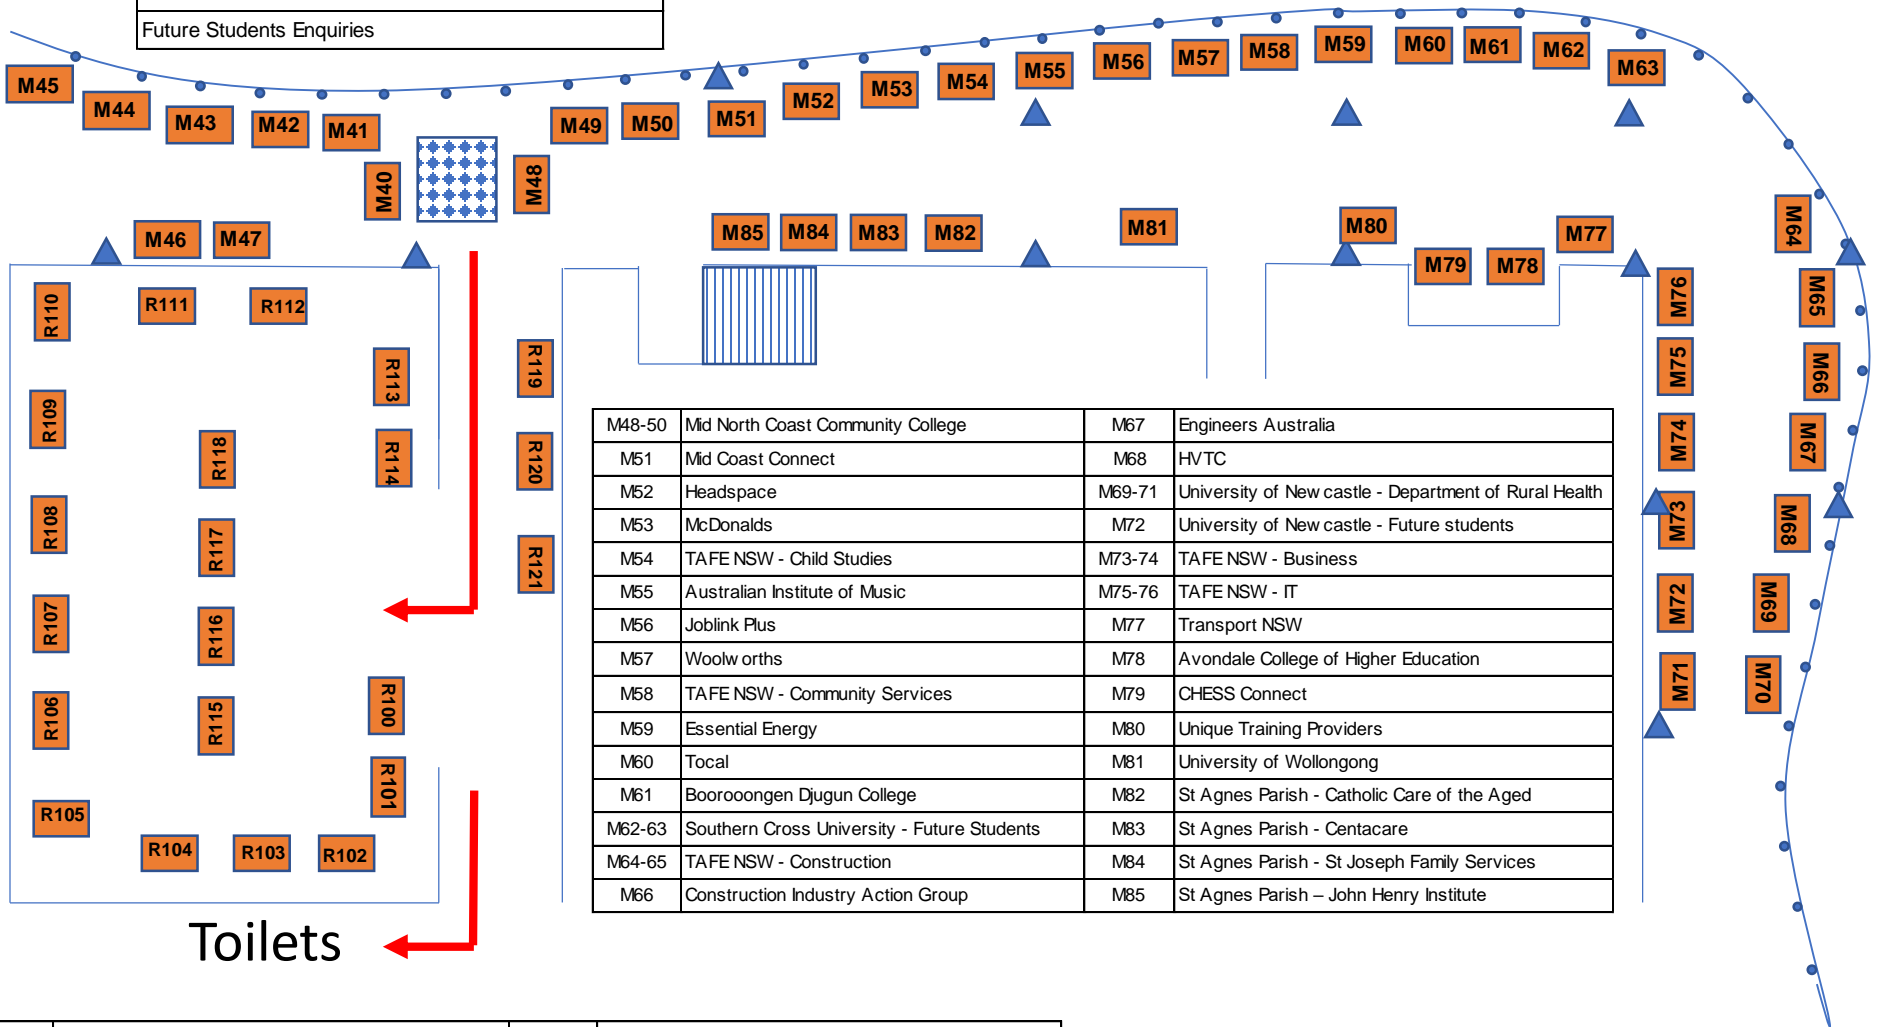

MID COAST CAREERS MARKET

14th MAY 2019

Mezzanine Map

M40 - 47 Charles Sturt University
Public Safety and Security/Policing/ Law / Criminal Justice
Psychology and Social work
Environmental Sciences
Medical radiation Science/ Exercise and Sport science
Physiotherapy/OT
Creative Industries/ Education
Future Students Enquiries

M48-50	Mid North Coast Community College	M67	Engineers Australia
M51	Mid Coast Connect	M68	HVTC
M52	Headspace	M69-71	University of New castle - Department of Rural Health
M53	McDonalds	M72	University of New castle - Future students
M54	TAFE NSW - Child Studies	M73-74	TAFE NSW - Business
M55	Australian Institute of Music	M75-76	TAFE NSW - IT
M56	Joblink Plus	M77	Transport NSW
M57	Woolworths	M78	Avondale College of Higher Education
M58	TAFE NSW - Community Services	M79	CHESS Connect
M59	Essential Energy	M80	Unique Training Providers
M60	Tocal	M81	University of Wollongong
M61	Booroooongen Djugun College	M82	St Agnes Parish - Catholic Care of the Aged
M62-63	Southern Cross University - Future Students	M83	St Agnes Parish - Centacare
M64-65	TAFE NSW - Construction	M84	St Agnes Parish - St Joseph Family Services
M66	Construction Industry Action Group	M85	St Agnes Parish - John Henry Institute

	Lift		Stairs		Power
--	------	--	--------	--	-------

MID COAST CAREERS MARKET

14th MAY 2019

Foyer & Outer Forecourt Map

Clarence Street & Bus Stop

F1	Verito - DES	F10	TAFE NSW Creative and design
F2	TAFE NSW Career Pathways, Aboriginal Languages and Employability Skills	F11	TAFE NSW Creative and design
F3	SAE Institute Byron Bay	F12	Lattitude Global Marketing
F4	Men At Work	F13	Port Macquarie Hastings Council
F5	Environmental Health Australia	F14	Port Macquarie Hastings Council
F6	ETC	F15	HB Productions
F7	TAFE NSW Access & Support Services	F16	Win TV
F8	NDIS LAC	F17	Mid Coast Connect
F9	TAFE NSW Library and Support	F18	