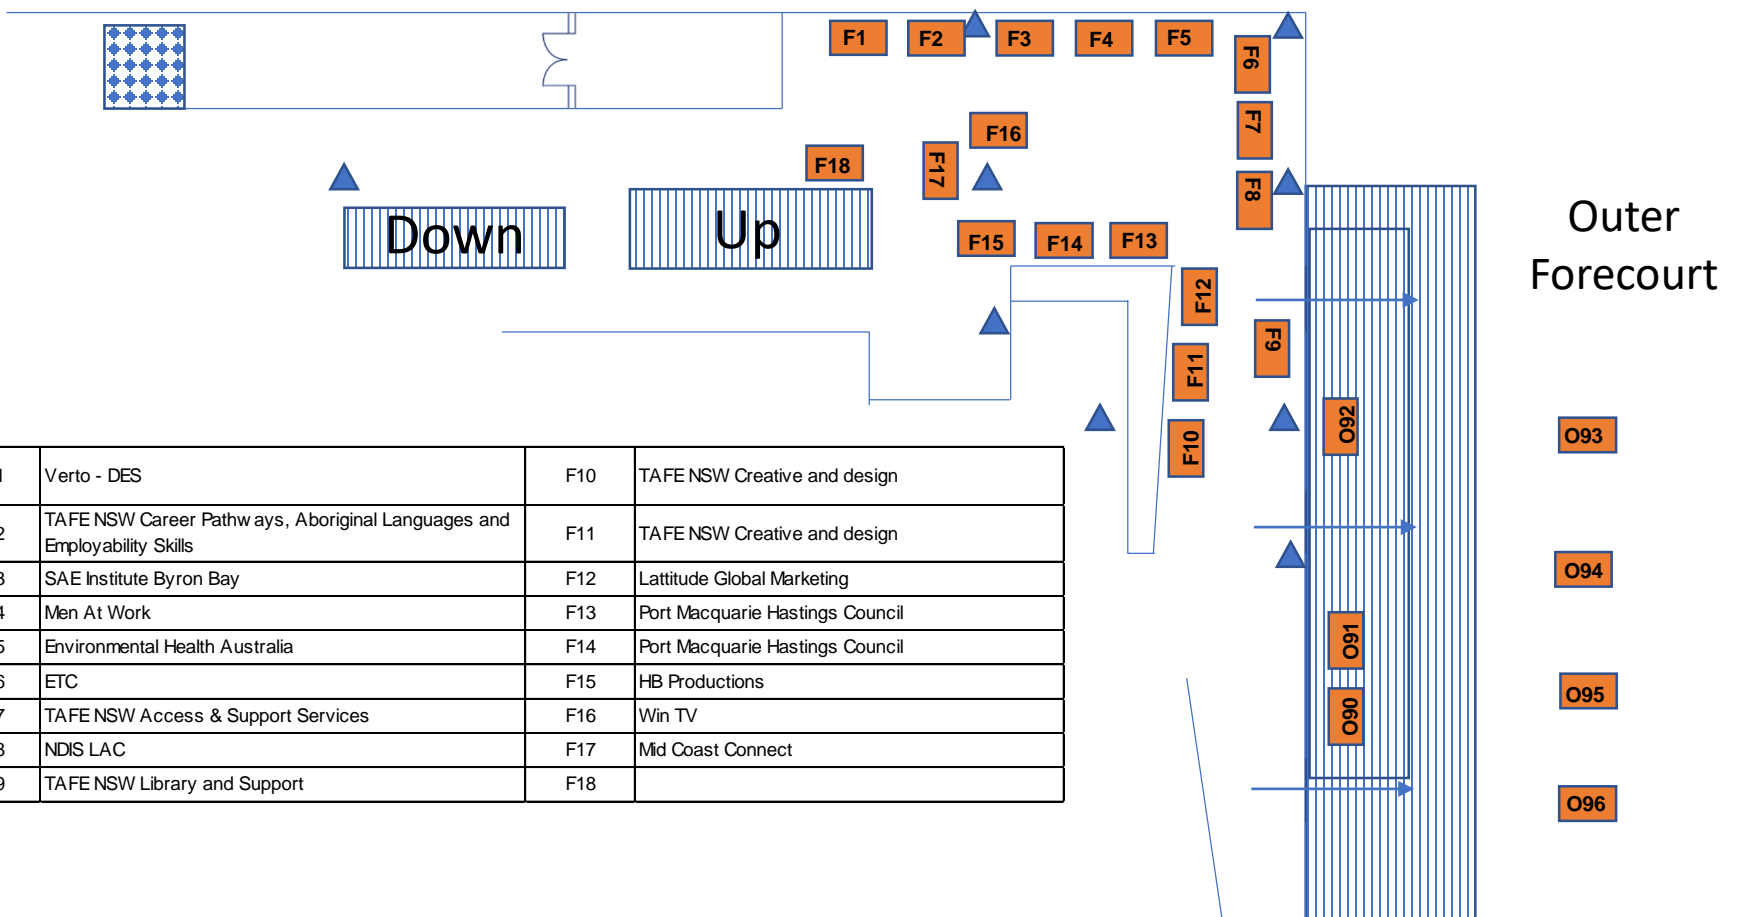

	Lift		Stairs		Power
--	------	--	--------	--	-------

MID COAST CAREERS MARKET

14th MAY 2019

Foyer & Outer Forecourt Map

Clarence Street & Bus Stop

F1	Verito - DES	F10	TAFE NSW Creative and design
F2	TAFE NSW Career Pathways, Aboriginal Languages and Employability Skills	F11	TAFE NSW Creative and design
F3	SAE Institute Byron Bay	F12	Lattitude Global Marketing
F4	Men At Work	F13	Port Macquarie Hastings Council
F5	Environmental Health Australia	F14	Port Macquarie Hastings Council
F6	ETC	F15	HB Productions
F7	TAFE NSW Access & Support Services	F16	Win TV
F8	NDIS LAC	F17	Mid Coast Connect
F9	TAFE NSW Library and Support	F18	