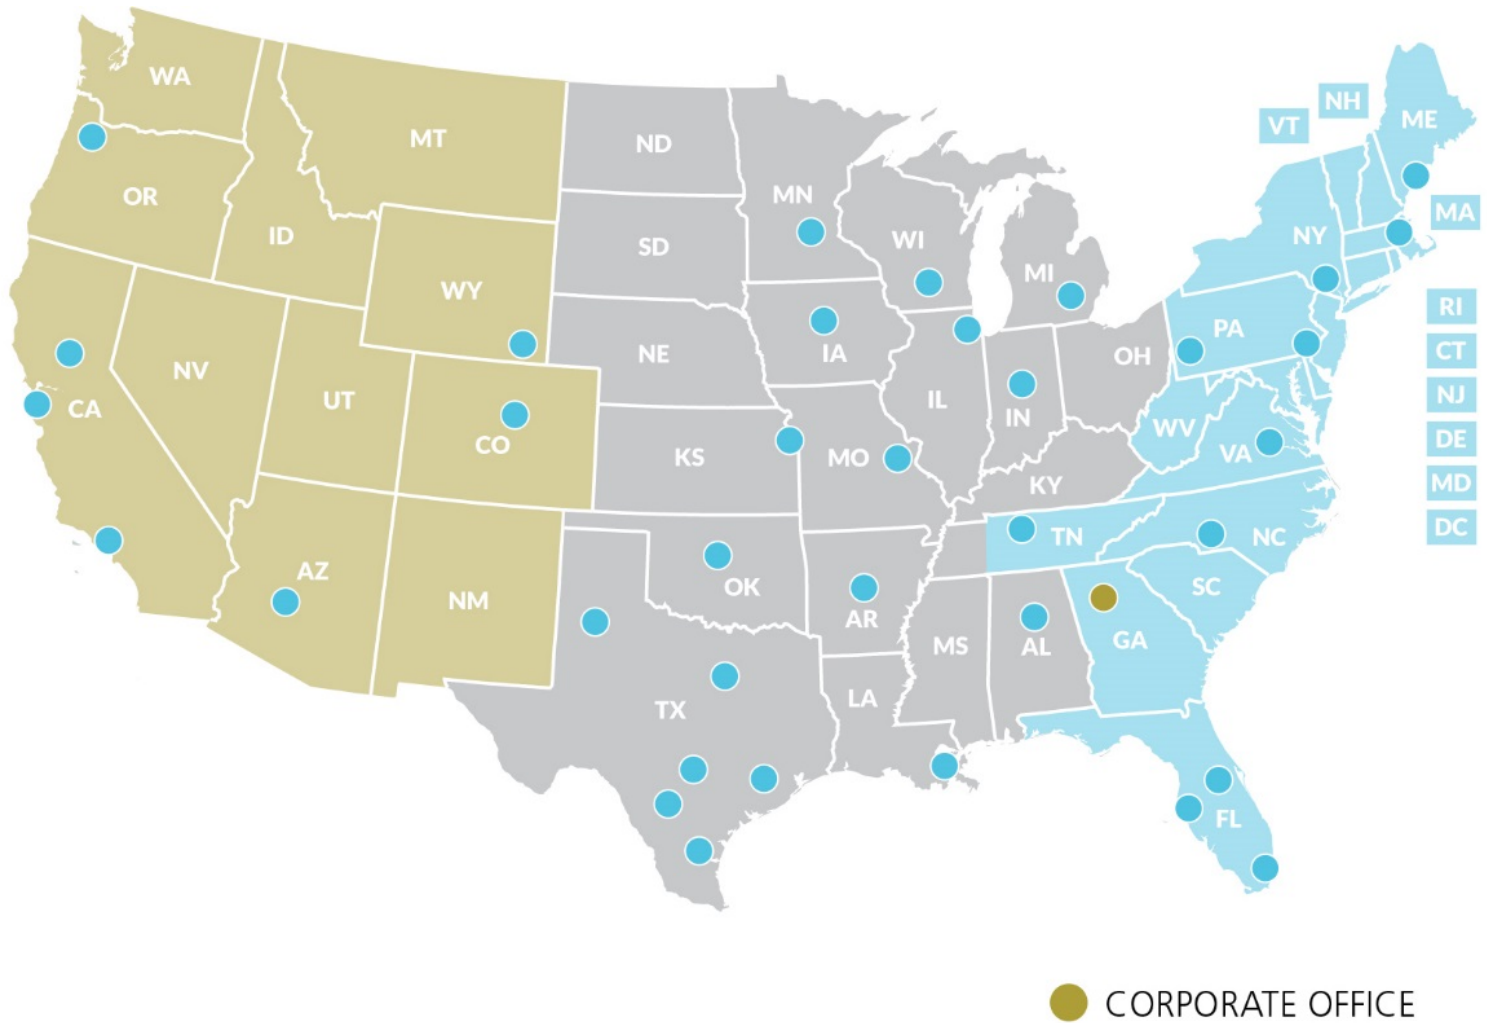

# Appraisal & Umpire Resources by State

## City Listings

Atlanta • Austin • Birmingham • Boston • Cheyenne • Chicago • Corpus Christi • Dallas • Denver • Des Moines  
Detroit • Ft. Lauderdale • Houston • Indianapolis • Kansas City • Little Rock • Los Angeles • Lubbock • Madison  
Minneapolis • Nashville • New Orleans • New York • Oklahoma City • Orlando • Philadelphia • Phoenix  
Pittsburgh • Portland (ME) • Portland (OR) • Richmond • Sacramento • Salt Lake City • San Antonio  
San Francisco • St. Louis • Tampa