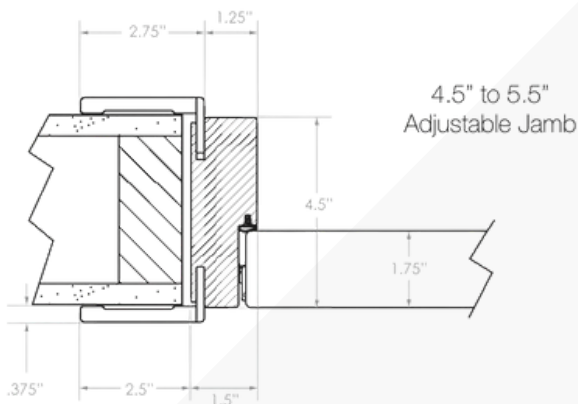

DOUBLE MAGNET

POCKET

BARN

FRAME SPECIFICATIONS

SWING DIAGRAM

2646 SW 28th Lane
Miami Fl. 33133

info@deco27.net

305.859.4848