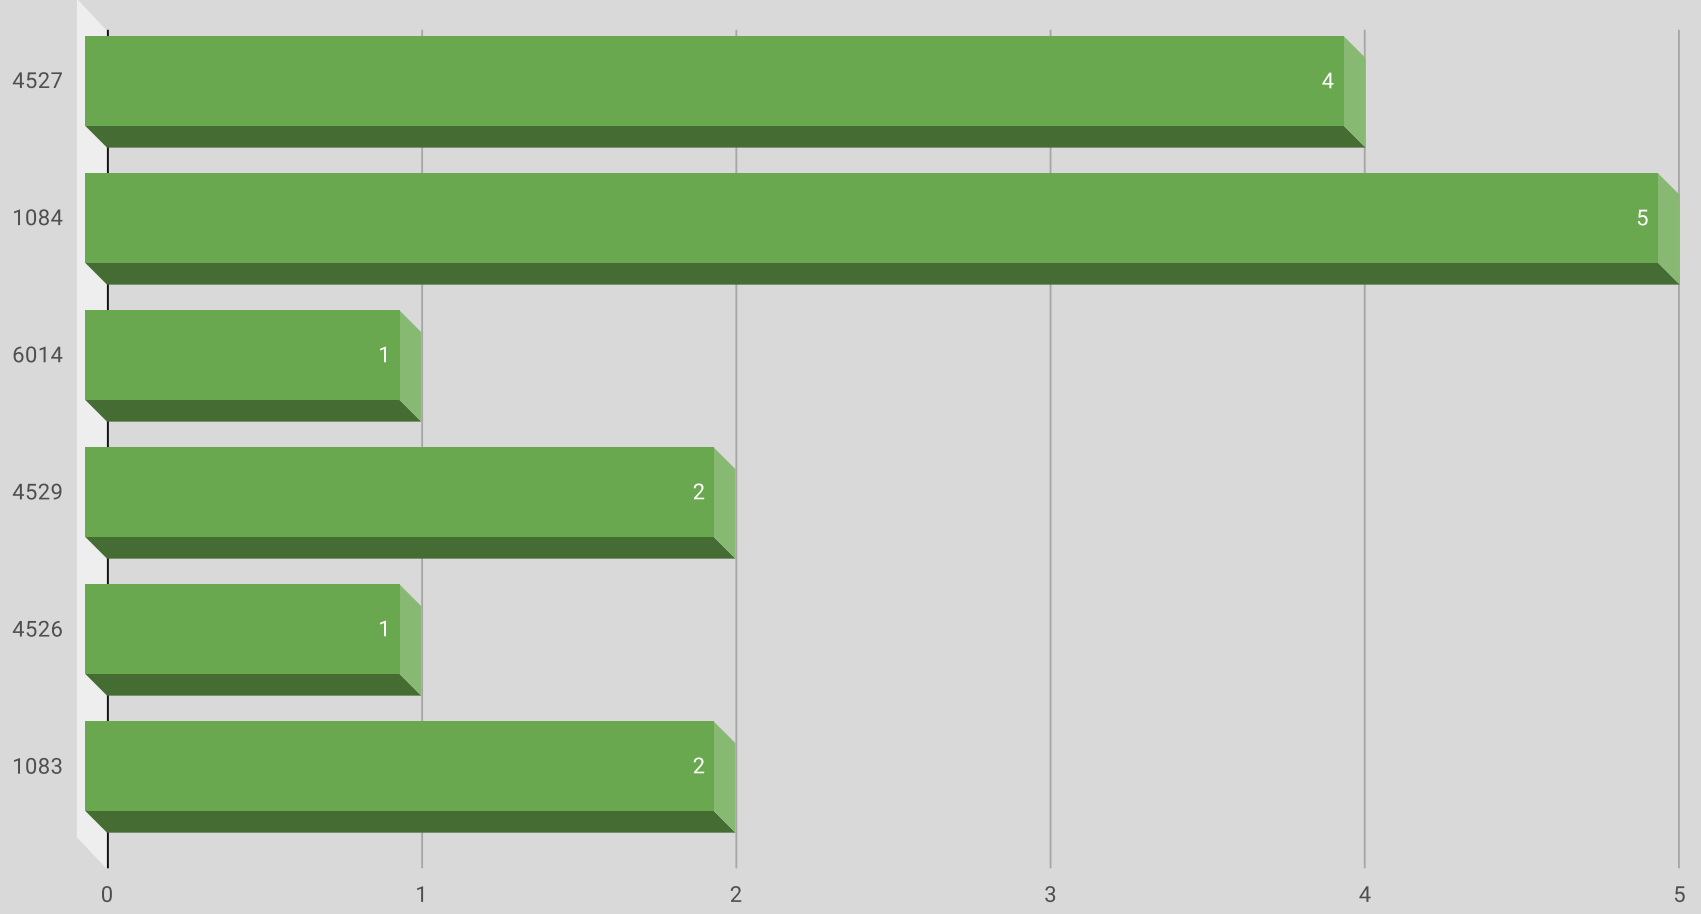

MAY 18 - 24, 2020

LOCATION	PREMISE	OFFENSE	ADDRESS	DATE	TIME	REPORTING AREA	SERVICE #
WILDFLOWER	Apartment Residence	THEFT	8515 PARK LN	5/18/2020	9:21:00 PM	4527	088666-2020
VILLAS DEL SOLAMAR	Apartment Residence	THEFT FROM MOTOR VEHICLE	8350 PARK LN	5/18/2020	4:00:00 PM	1084	088920-2020
THE LOFTS	Condominium/Townhome Parking	UUMV	7152 FAIR OAKS AVE	5/19/2020	10:30:00 PM	4527	089423-2020
WILDFLOWER	Apartment Residence	THEFT FROM MOTOR VEHICLE	8515 PARK LN	5/18/2020	11:00:00 PM	4527	089804-2020
CLOVER ON PARK	Apartment Parking Lot	UUMV	8780 PARK LN	5/21/2020	5:30:00 PM	6014	090530-2020
TOWNE CENTER	Apartment Complex/Building	AGG ASSAULT - NFV	8620 PARK LN	5/22/2020	2:00:00 AM	1084	090600-2020
WALMART	Parking Lot (All Others)	THEFT	6185 RETAIL RD	5/23/2020	5:00:00 PM	4529	091669-2020
SAM TASBY MS	Apartment Parking Lot	THEFT FROM MOTOR VEHICLE	7001 FAIR OAKS AVE	5/23/2020	6:30:00 PM	4526	091933-2020
HARVARD SQUARE	Apartment Parking Lot	UUMV	6050 RIDGECREST RD	5/24/2020	6:55:00 AM	1084	091993-2020
THE LOFTS AT PARK LANE	Parking Lot (All Others)	THEFT	8068 PARK LN	5/23/2020	8:00:00 PM	1083	092088-2020
SHOPS AT PARK LANE	Parking (Business)	UUMV	8050 PARK LN	5/24/2020	5:45:00 PM	1083	092224-2020
TEALWOOD ON THE CREEK	Apartment Complex/Building	BURGLARY-RESIDENCE	6050 MELODY LN	5/24/2020	10:00:00 PM	4529	092368-2020
PEARL AT MIDTOWN	Apartment Parking Lot	THEFT FROM MOTOR VEHICLE	6008 RIDGECREST RD	5/18/2020	9:00:00 PM	1084	805752-2020
BILTMORE	Apartment Parking Lot	THEFT FROM MOTOR VEHICLE	6252 RIDGECREST RD	5/20/2020	7:50:00 AM	1084	805794-2020
WILDFLOWER	Apartment Residence	THEFT FROM MOTOR VEHICLE	8515 PARK LN	5/18/2020	10:25:00 PM	4527	805797-2020

NIBRS by Type

NIBRS Offense by Reporting Area

NIBRS Offense by Property