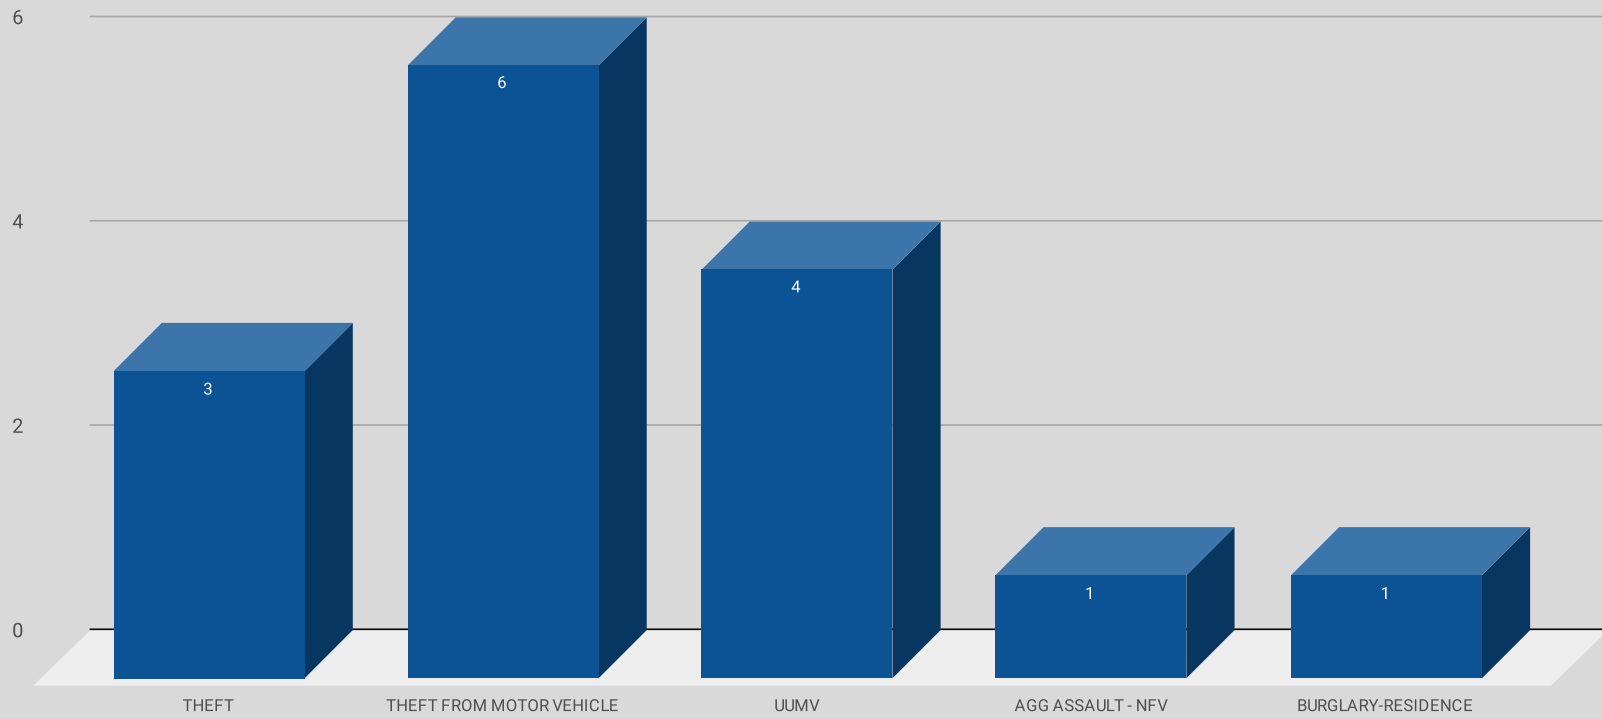

NIBRS by Type