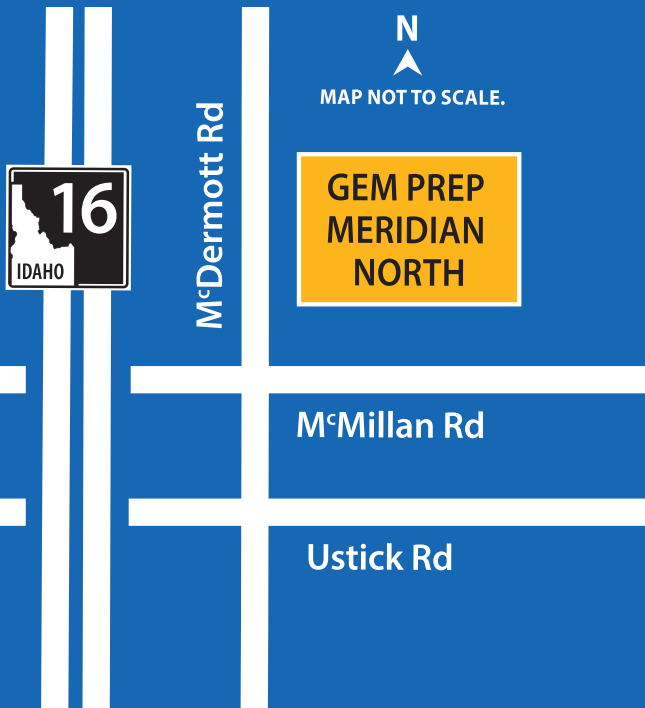

# You're invited

Drop in **May 14**  
4:30 – 6:30 p.m.

SEE REVERSE  
FOR DETAILS.

Persons needing an interpreter or special accommodations are urged to contact 208-334-8884 or TTY/TDD users Dial 711 to use the Idaho Relay System.

# State Highway 16

# MAY 14, 2025 | 4:30–6:30 P.M.

This meeting will include information regarding other projects in the area.

Scan to learn more

GEM PREP MERIDIAN NORTH  
5390 McDERMOTT ROAD | MERIDIAN

**FOR CONSTRUCTION UPDATES**