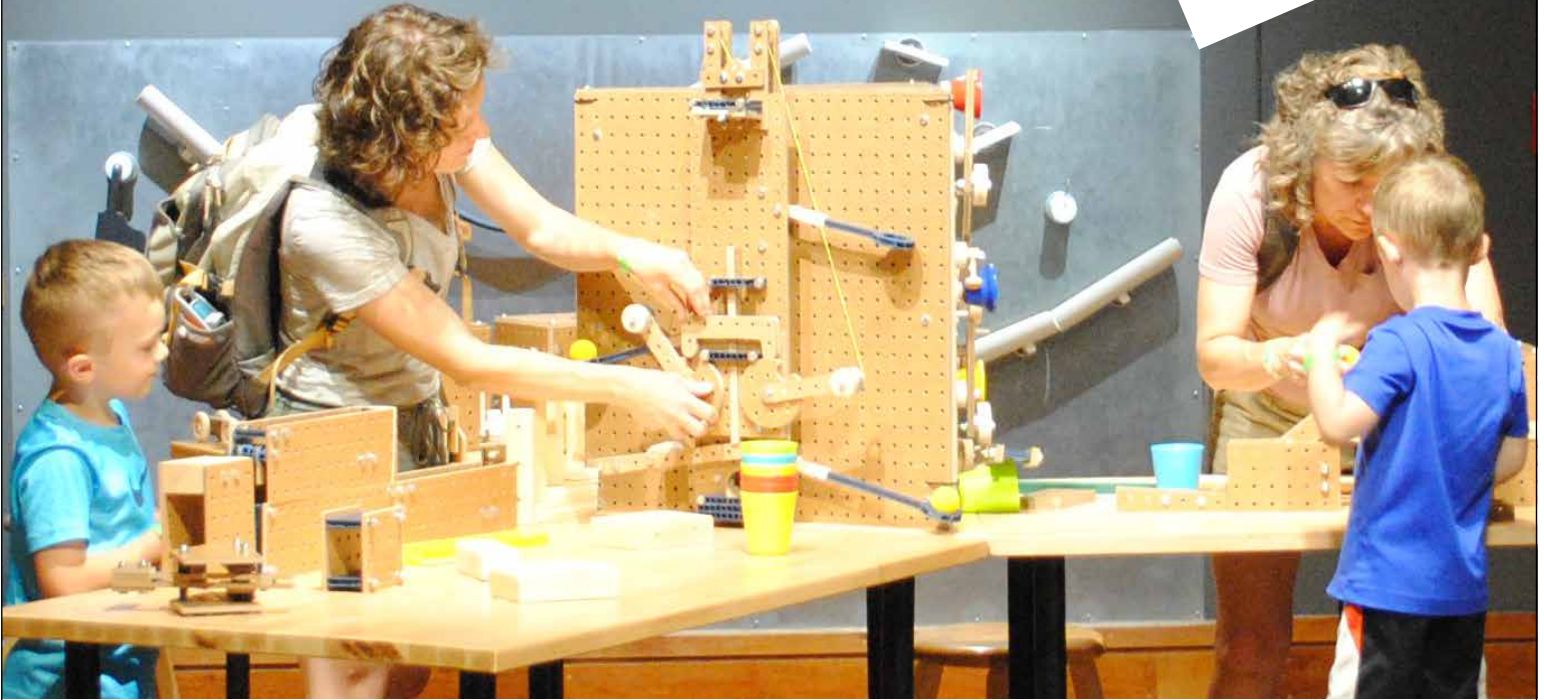

# CHAIN REACTIONS

A WINTER BREAK EVENT

**MONTSHIRE**  
MUSEUM OF  
SCIENCE

**ENGINEERING FUN FOR EVERYONE!**

**FRIDAY, DECEMBER 27, 12-4 PM**

**MONDAY, DECEMBER 30, 12-4 PM**

**Create an oversized, collaborative Chain Reaction Machine at our special Winter Break Event!**

Explore cause and effect through simple materials. Using a variety of blocks, balls, ramps, string, and other materials, work together with family, friends, or other visitors to make a Rube Goldberg-inspired machine that begins and ends with a gentle pull on a string. Then, combine your machine with others to create one massive chain reaction!

## **ASTRONOMY DAY // JANUARY 25, 10:30AM-4:30PM**

Enjoy a full day of activities for learners of all ages, covering topics from stars to planets, comets to meteorites.

## **IGLOO BUILD AND THE SCIENCE OF WINTER FEBRUARY 15, 10:30AM-2:00PM**

Build an igloo, explore our trails on snowshoes, and investigate ice science.

[WWW.MONTSHIRE.ORG](http://WWW.MONTSHIRE.ORG)