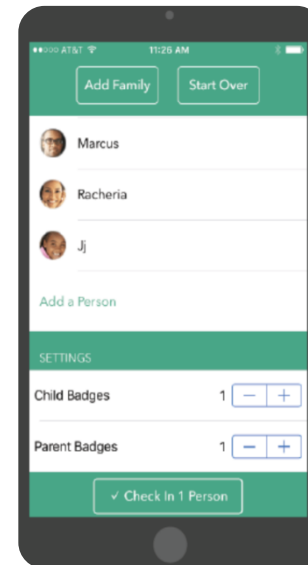

Elexio Announcement

Rev. February 26, 2019

What is Elexio???

- A church management system (CHMS) to help us accomplish our mission: *To make followers of Jesus who make more followers of Jesus!*
- Accessed via web and/or mobile app
- New tool that adds capabilities in the following areas:

Why The Change???

- Get with the times / Leverage newer technology
- Enable church staff and leaders to work more efficiently
- Help implement processes to be more systematic in the way we get things done
- Better connect our community through streamlined communication:
 - Ministry and Service Teams
 - Small Groups
 - Congregation
 - Church Staff

*Help us to deepen relationships with God,
Engage with our community and sphere of
influence, and DOUBLE IT!!!*

We Need Your Help...

- Log in to check your profile – update if necessary
- URL: <https://firstprestampa.elexiochms.com/>
- Add profile picture...Photo session coming

The screenshot shows a user profile for Roger Pearce. The page has a green header with the 'firstpres' logo, a search bar, and navigation icons. Below the header, the user's name 'Roger Pearce' is displayed, followed by tabs for PROFILE, EDIT, FAMILY, INTERACTIONS, ATTENDANCE, GIVING, and ACCOUNT. The main content area is divided into several sections: