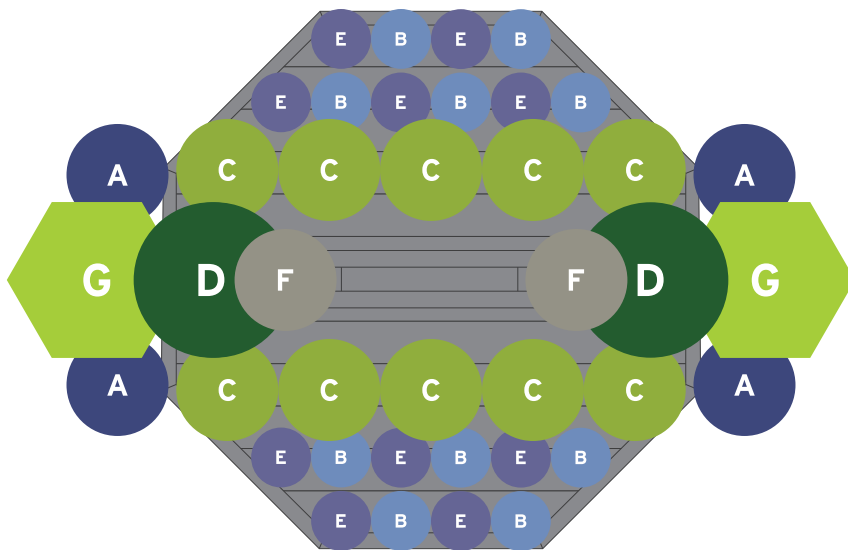

## UPSCALE RELAXATION KEY

- A 2-gallon fine textured grasses
- B 1-gallon heucheras
- C 2-gallon bright lantanas
- D 5-gallon yuccas or other bright form
- E 1-gallon Elijah Blue fescue
- F 2- or 5-gallon ferns
- G 5-gallon cotinus or other tree