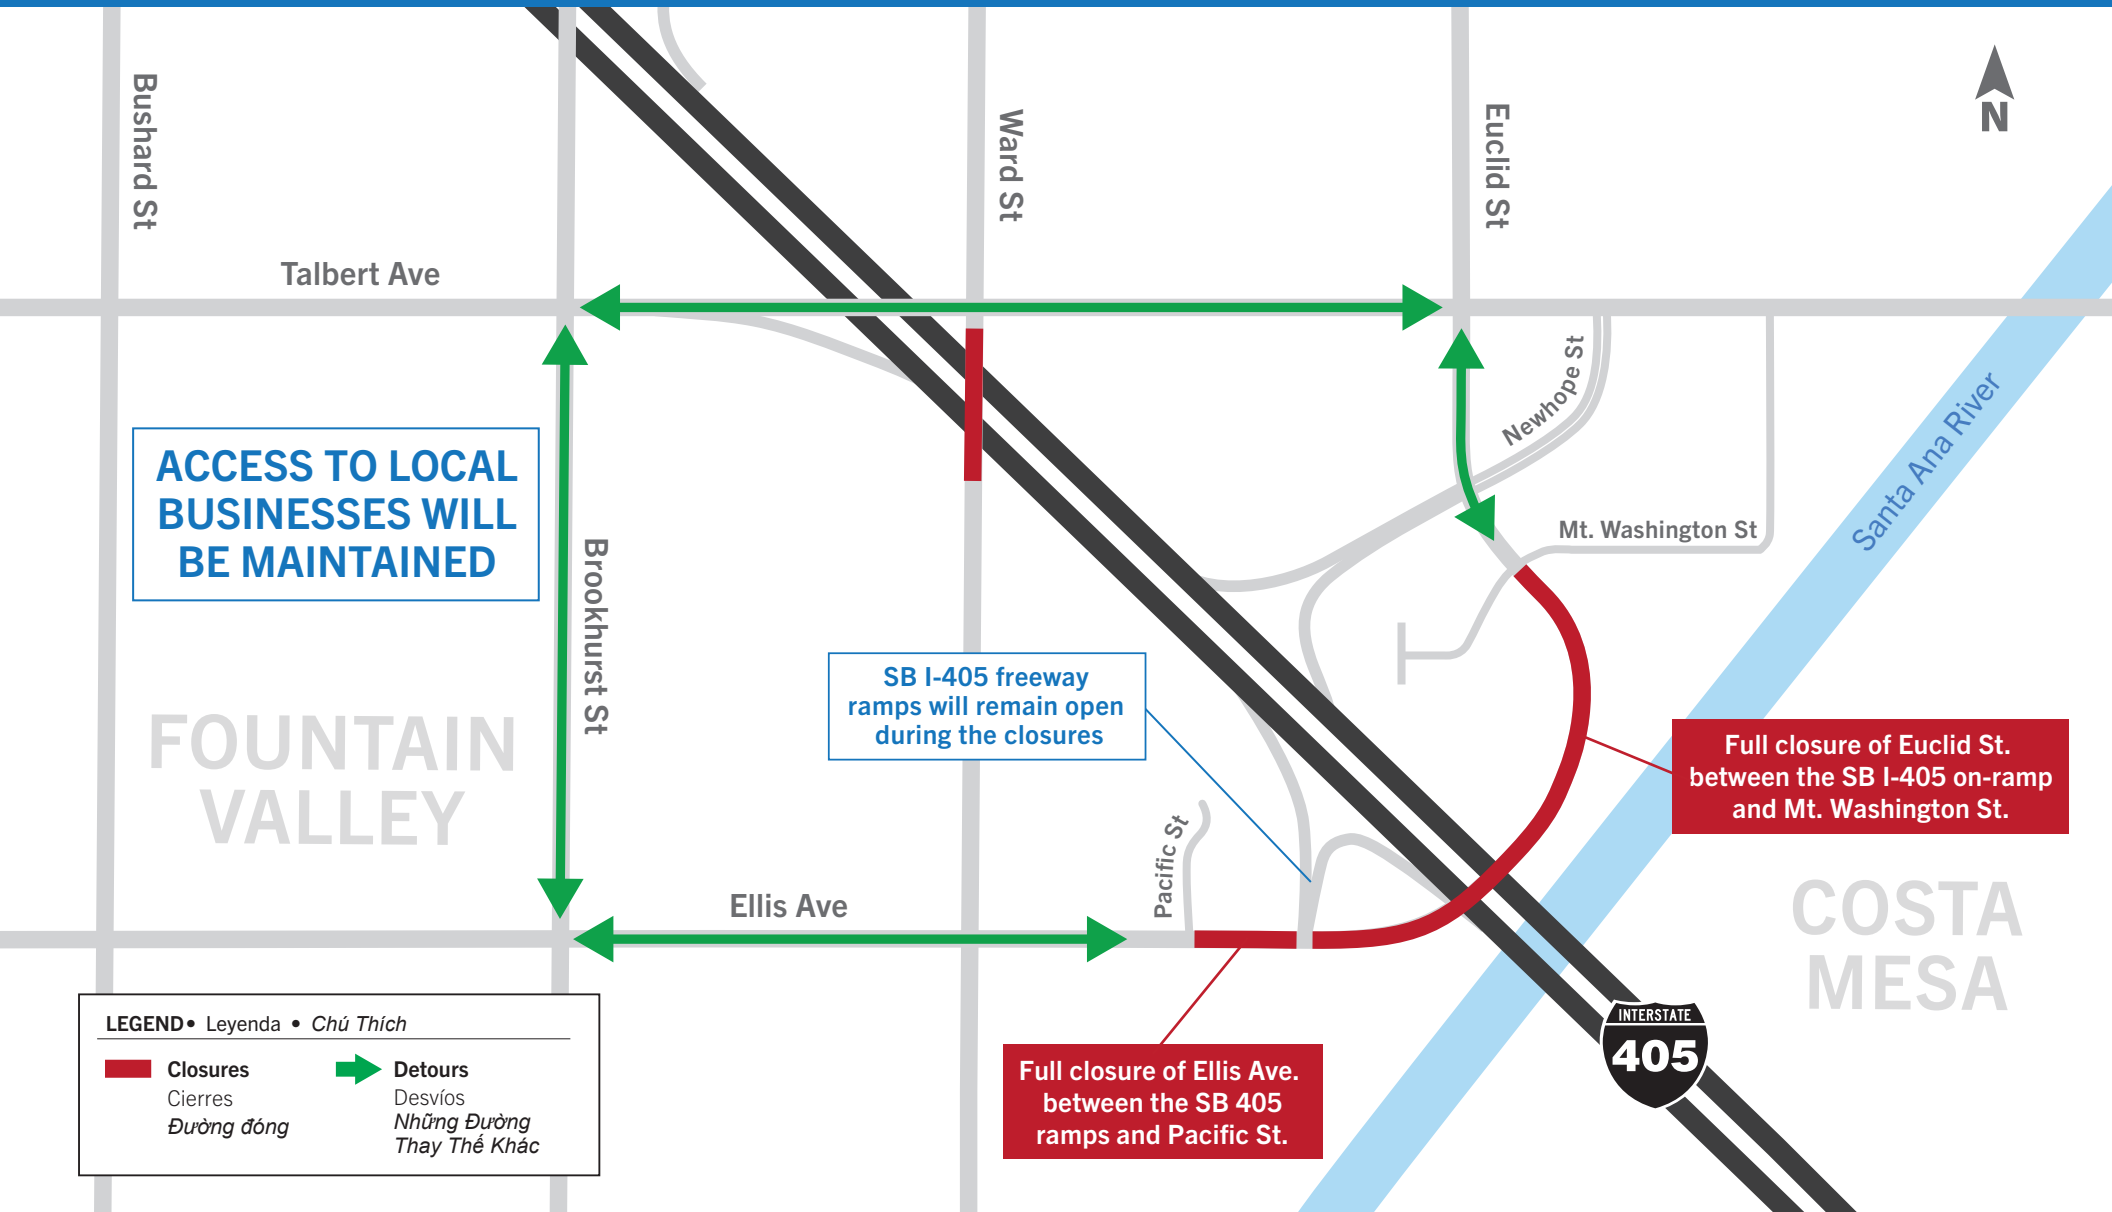

# I-405 Improvement Project

Proyecto de Ampliación En El I-405

Dự Án Cải Thiện I-405

# Ellis Avenue and Euclid Street Closures/Detour

Cierres/Desvíos de Ellis Avenue y Euclid Street

Đường Ellis và Đường Euclid Đóng / Đi Tạm Đường Khác

For more information, please contact the 405 Community Outreach Team:

English & Español: 888-400-8994

Tiếng Việt: 888-662-6569

405project@octa.net

405Improvement

@405Improvement

@405\_Improvement

octa.net/405map