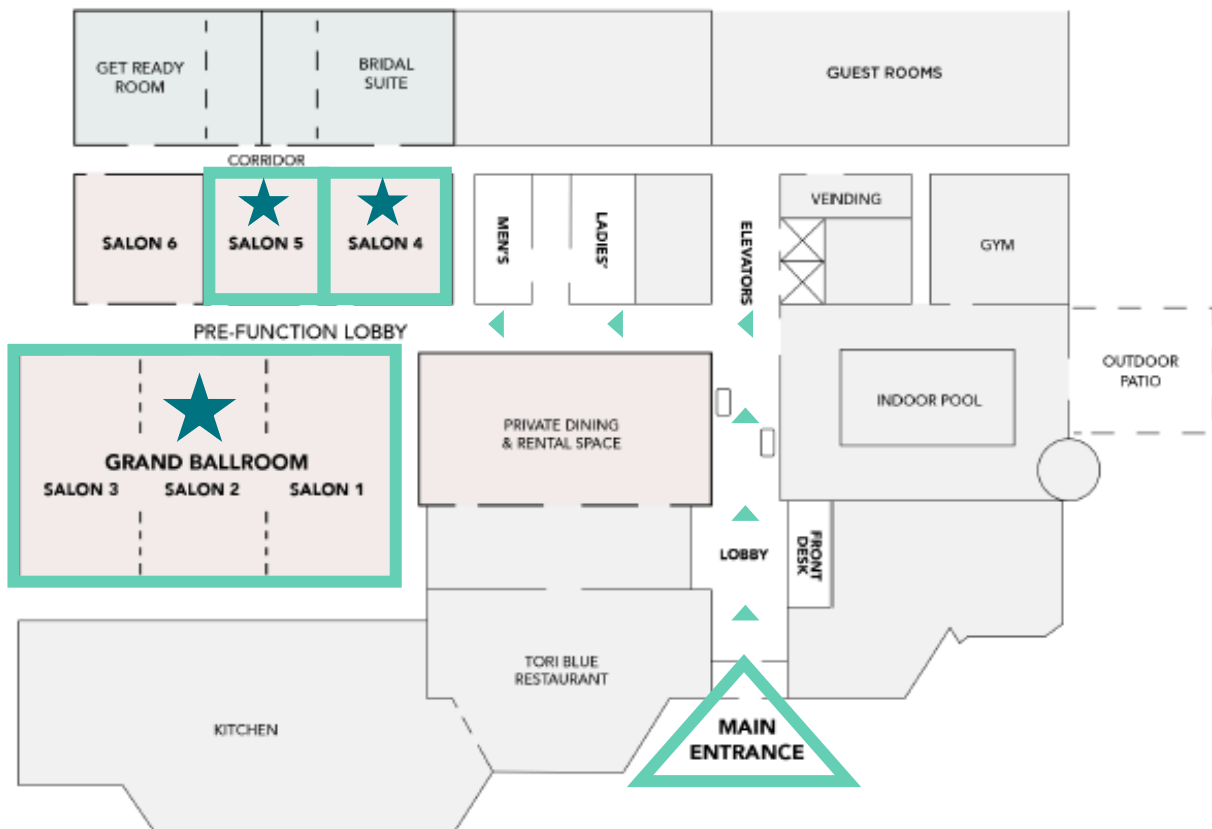

MAP & EVENT SPACE

Event Space:

Bella Vista Hotel & Suites

Address 2900 Candler's Mountain Road
Lynchburg, VA 24502

All summit activities will take place in the Grand Ballroom, Salon 4, and Salon 5.

Registration and check-in will take place directly outside of these rooms.

Map:

Virginia Easy Access—support starts here.

www.easyaccess.virginia.gov