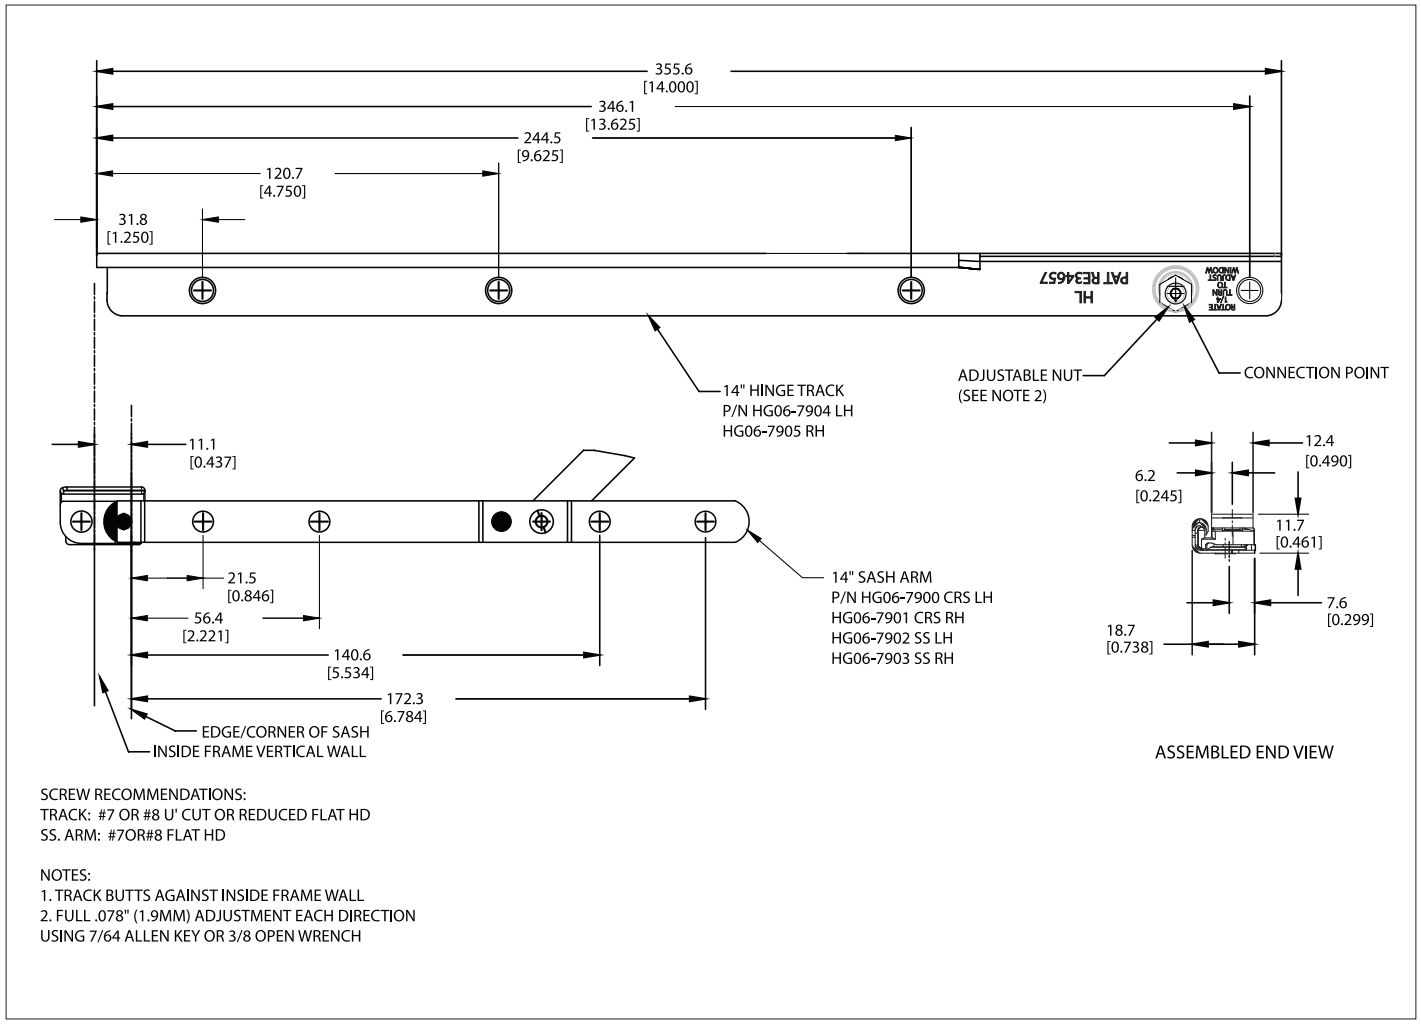

Roto North America

Excellence in Window & Door Hardware

HG06 High Performance Hinge

- Premium hinge (14" variant) accommodates sashes up to 150 lbs (Refer to the Roto Hardware Application Matrix for details.)
- Fits common $\frac{7}{16}$ " cavity available in most windows
- Suitable for wood, vinyl, aluminum, and fiberglass profiles
- Available in 300 series stainless steel and powder coat versions
- Flared track entrance promotes easy sash assembly
- Low friction materials in track and shoe allows sash to glide smoothly and efficiently

Part Number	Description	Box Quantity
HG06-7900	14" Heavy Duty Hinge Arms Powder LH	100
HG06-7901	14" Heavy Duty Hinge Arms Powder RH	100
HG06-7902	14" Heavy Duty Hinge Arms SS LH	100
HG06-7903	14" Heavy Duty Hinge Arms SS RH	100
HG06-7904	14" Heavy Duty Track LH	100
HG06-7905	14" Heavy Duty Track RH	100