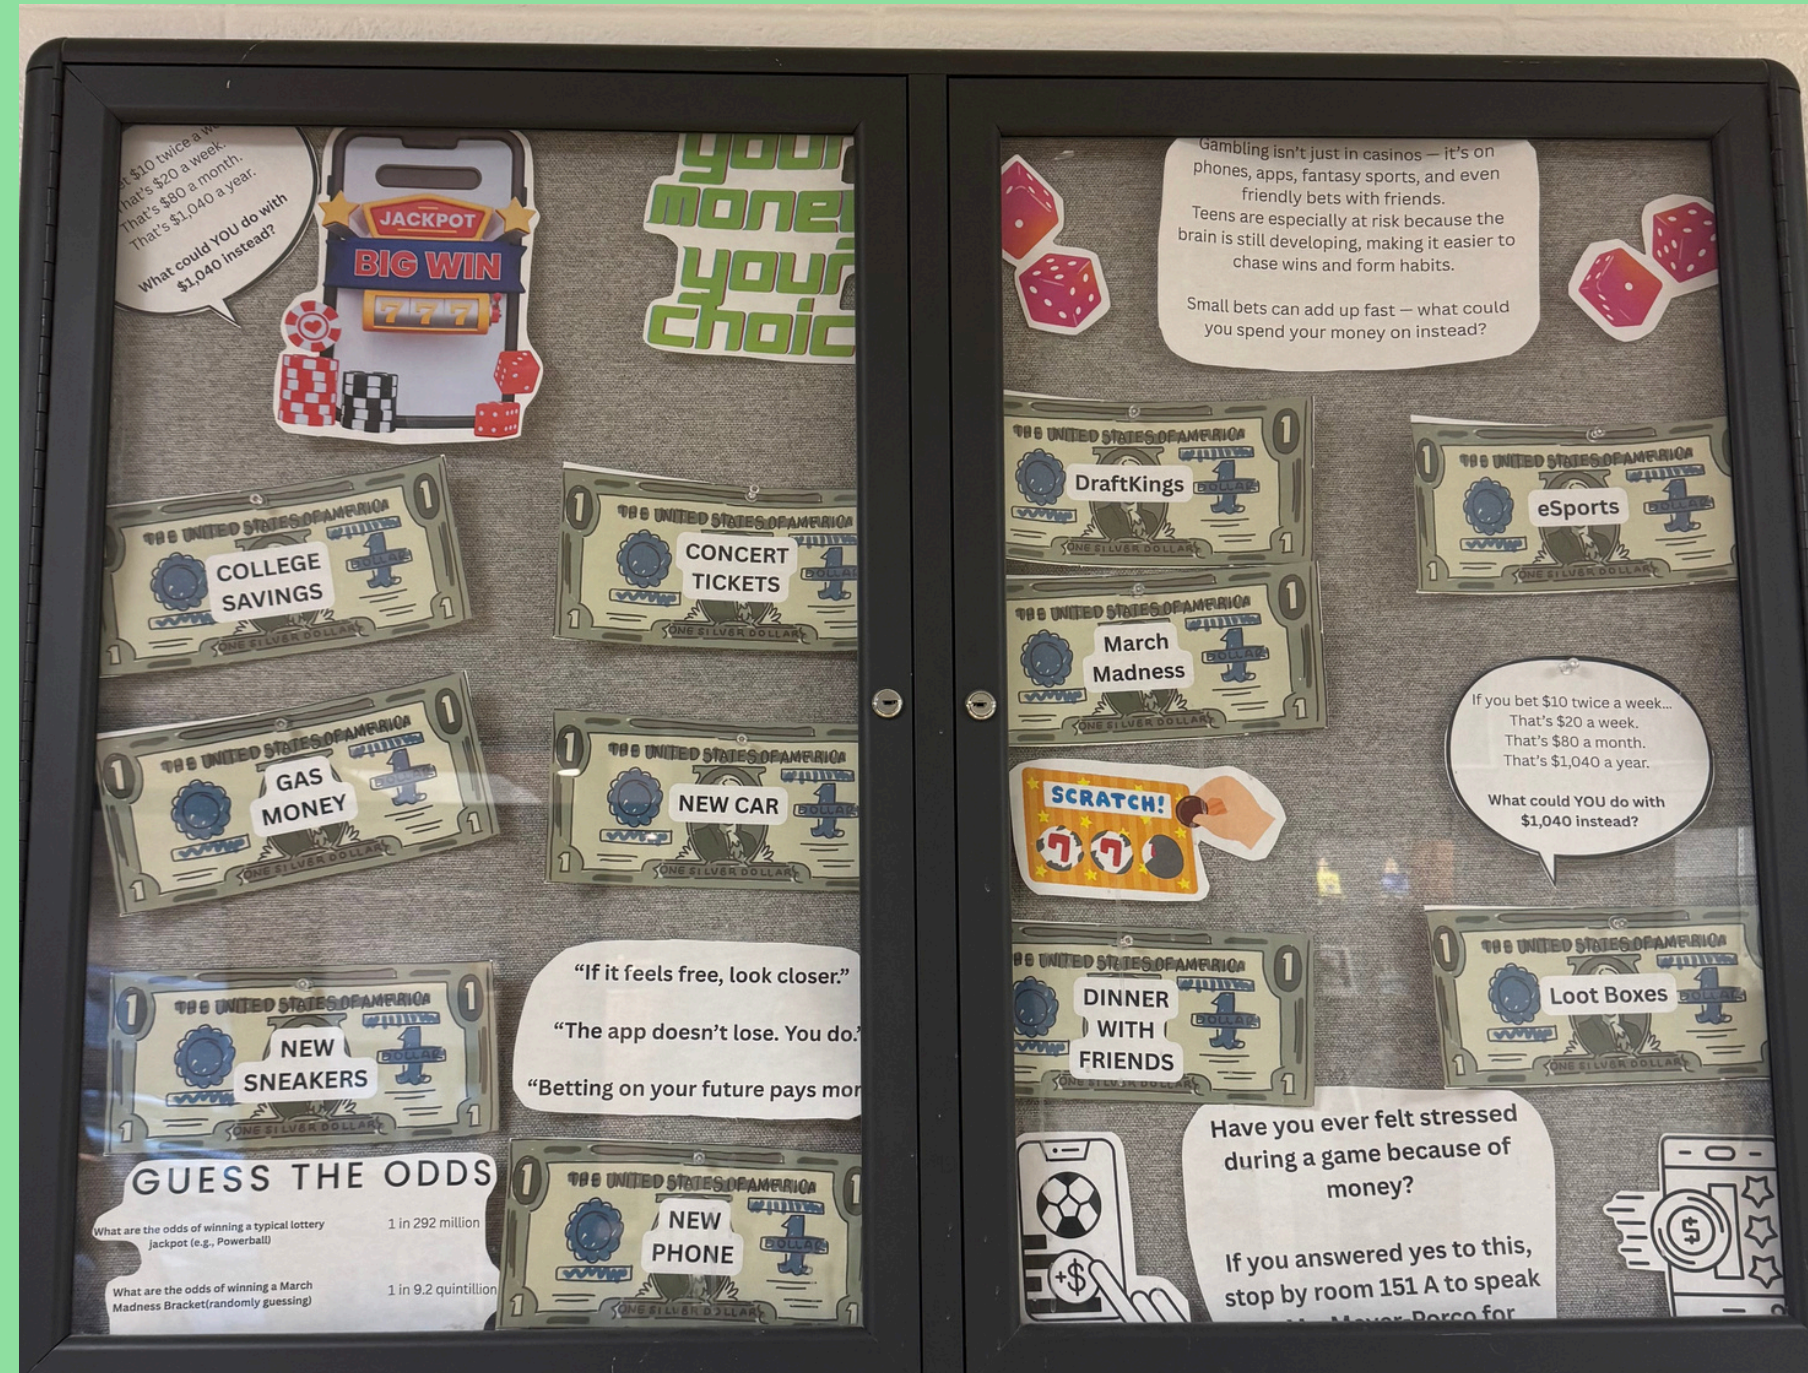

Lakeland High School

Lakeland HS SADD Club and Youth Task Force Leaders attended a conference for future leaders, focused on bullying and the positive impact of peer support. Students were introduced to other Westchester County peer leaders to build connections and resources. This field trip was held at the CV Rich Mansion in White Plains, with over 30 other schools.

Lakeland High School

March is National Gambling Awareness and National Drug and Alcohol Facts Week. SADD Club members held a school wide event during our lunch periods, where students were asked questions regarding gambling and drug facts to test their knowledge.