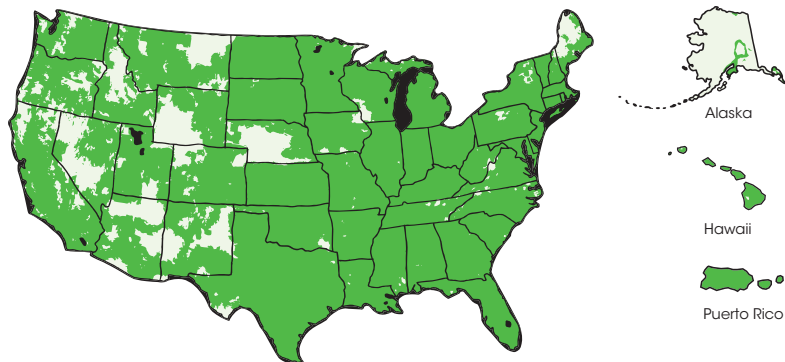

2 lines for
\$80/mo*

Cricket Unlimited 2

Data speed max 3 Mbps. Video streaming at SD quality.
After 22GB/line/mo., we may prioritize your data behind other
Cricket customers during network congestion.

Plus, add a line for **\$25/mo****

cricket
wireless Authorized Retailer

Reliable Nationwide Network

More 4G LTE coverage nationwide than T-Mobile, Sprint, Metro PCS, or Boost

Maps do not depict coverage.

Cricket Coverage

■ Coverage ■ No Coverage