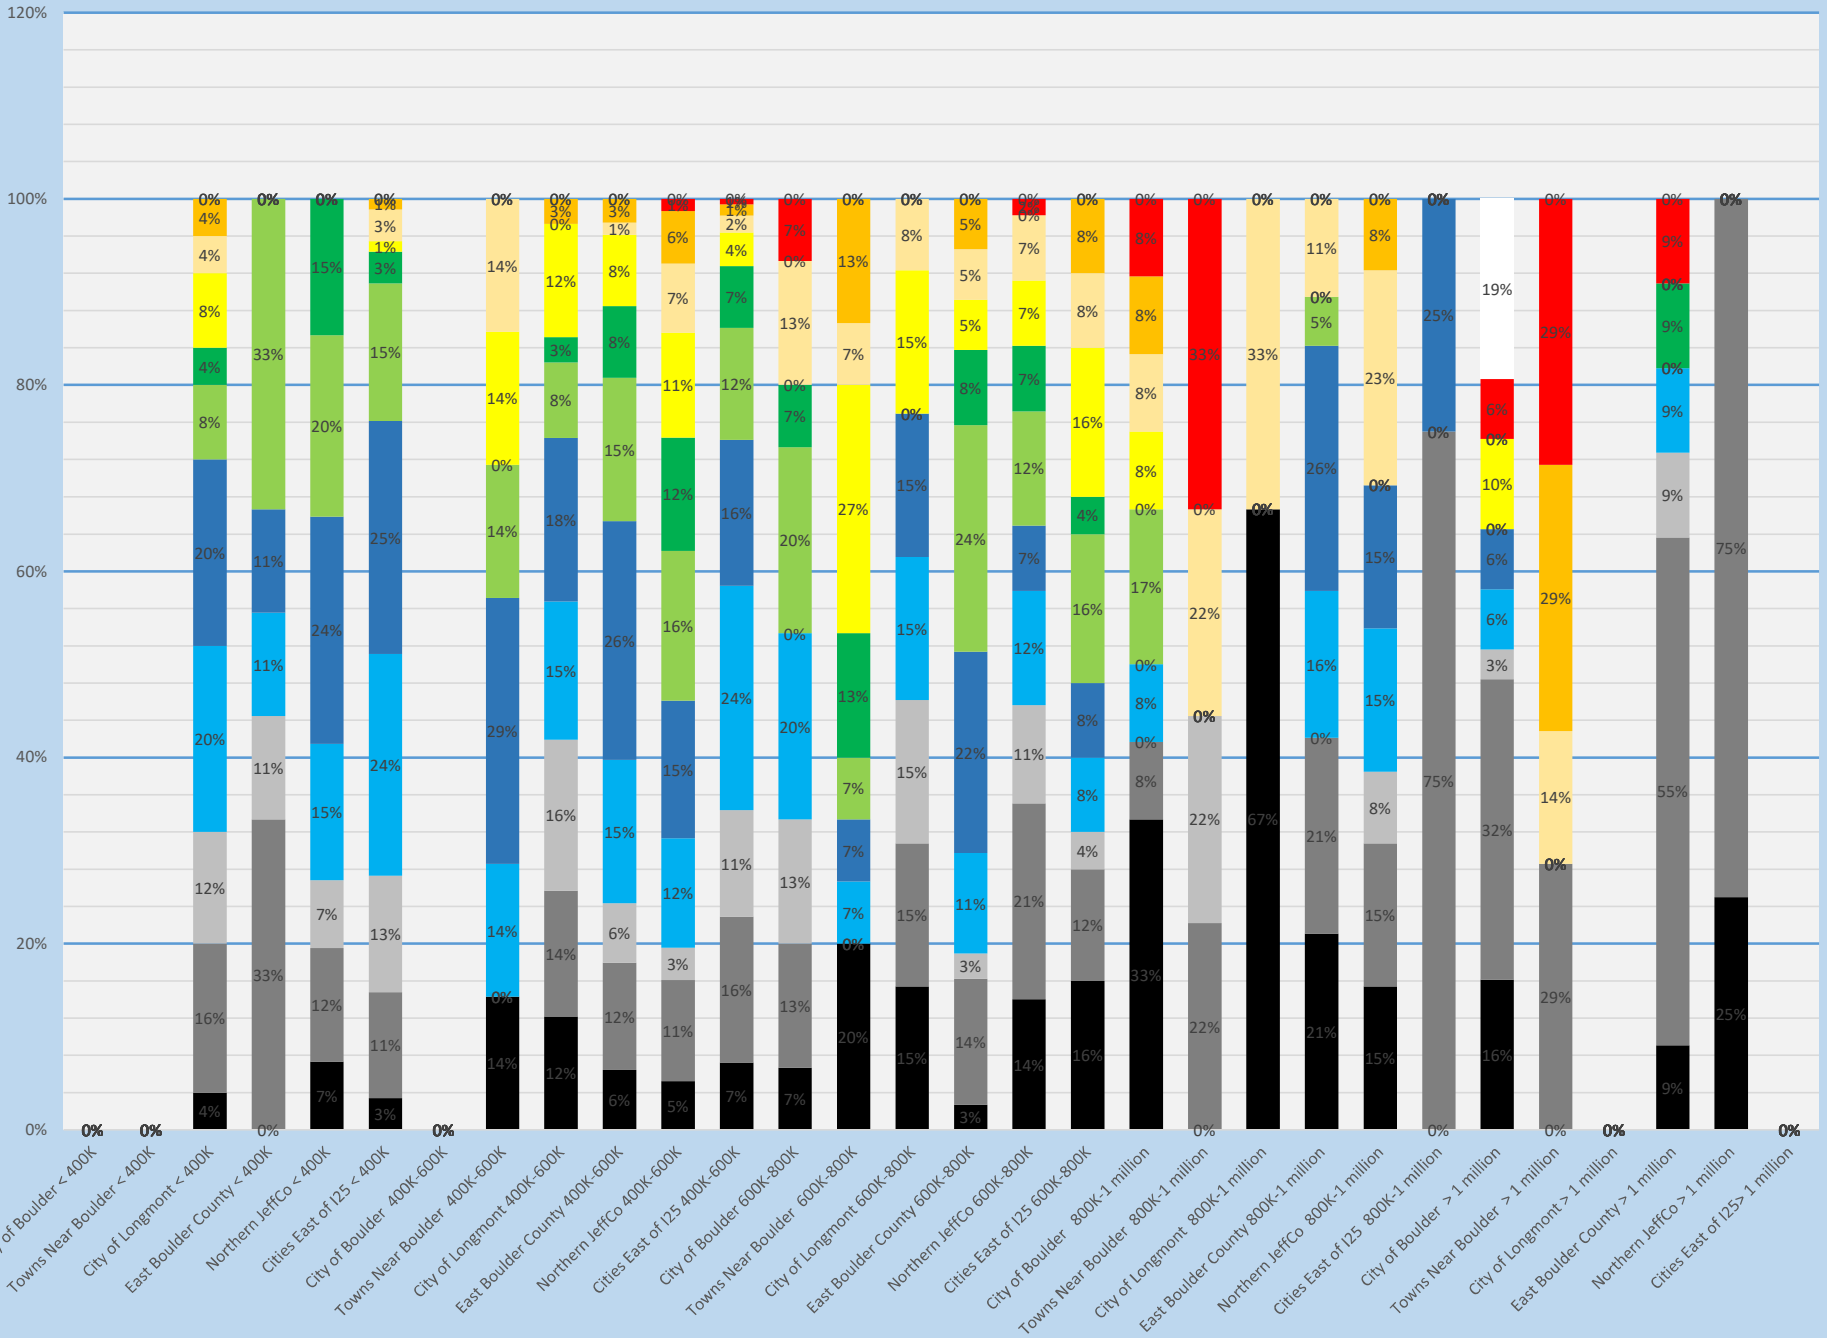

Asking Prices vs Sale Prices for Townhomes & Condos: Early 2021

Sales through MLS Systems Only: Excluding New Construction

Compiled by Agents for Home Buyers LLC

www.Agents4HomeBuyers.com

Data Sources: IRES and REColorado

All townhomes and condos listed from January 1st thru March 15, 2021. "Towns Near Boulder" are Gunbarrel, Louisville and Superior. Northern JeffCo is Arvada and Westminster.

"East Boulder County" includes Lafayette, Broomfield and Erie. "East of I25" includes Northglenn, Thornton, Frederick and FireStone.