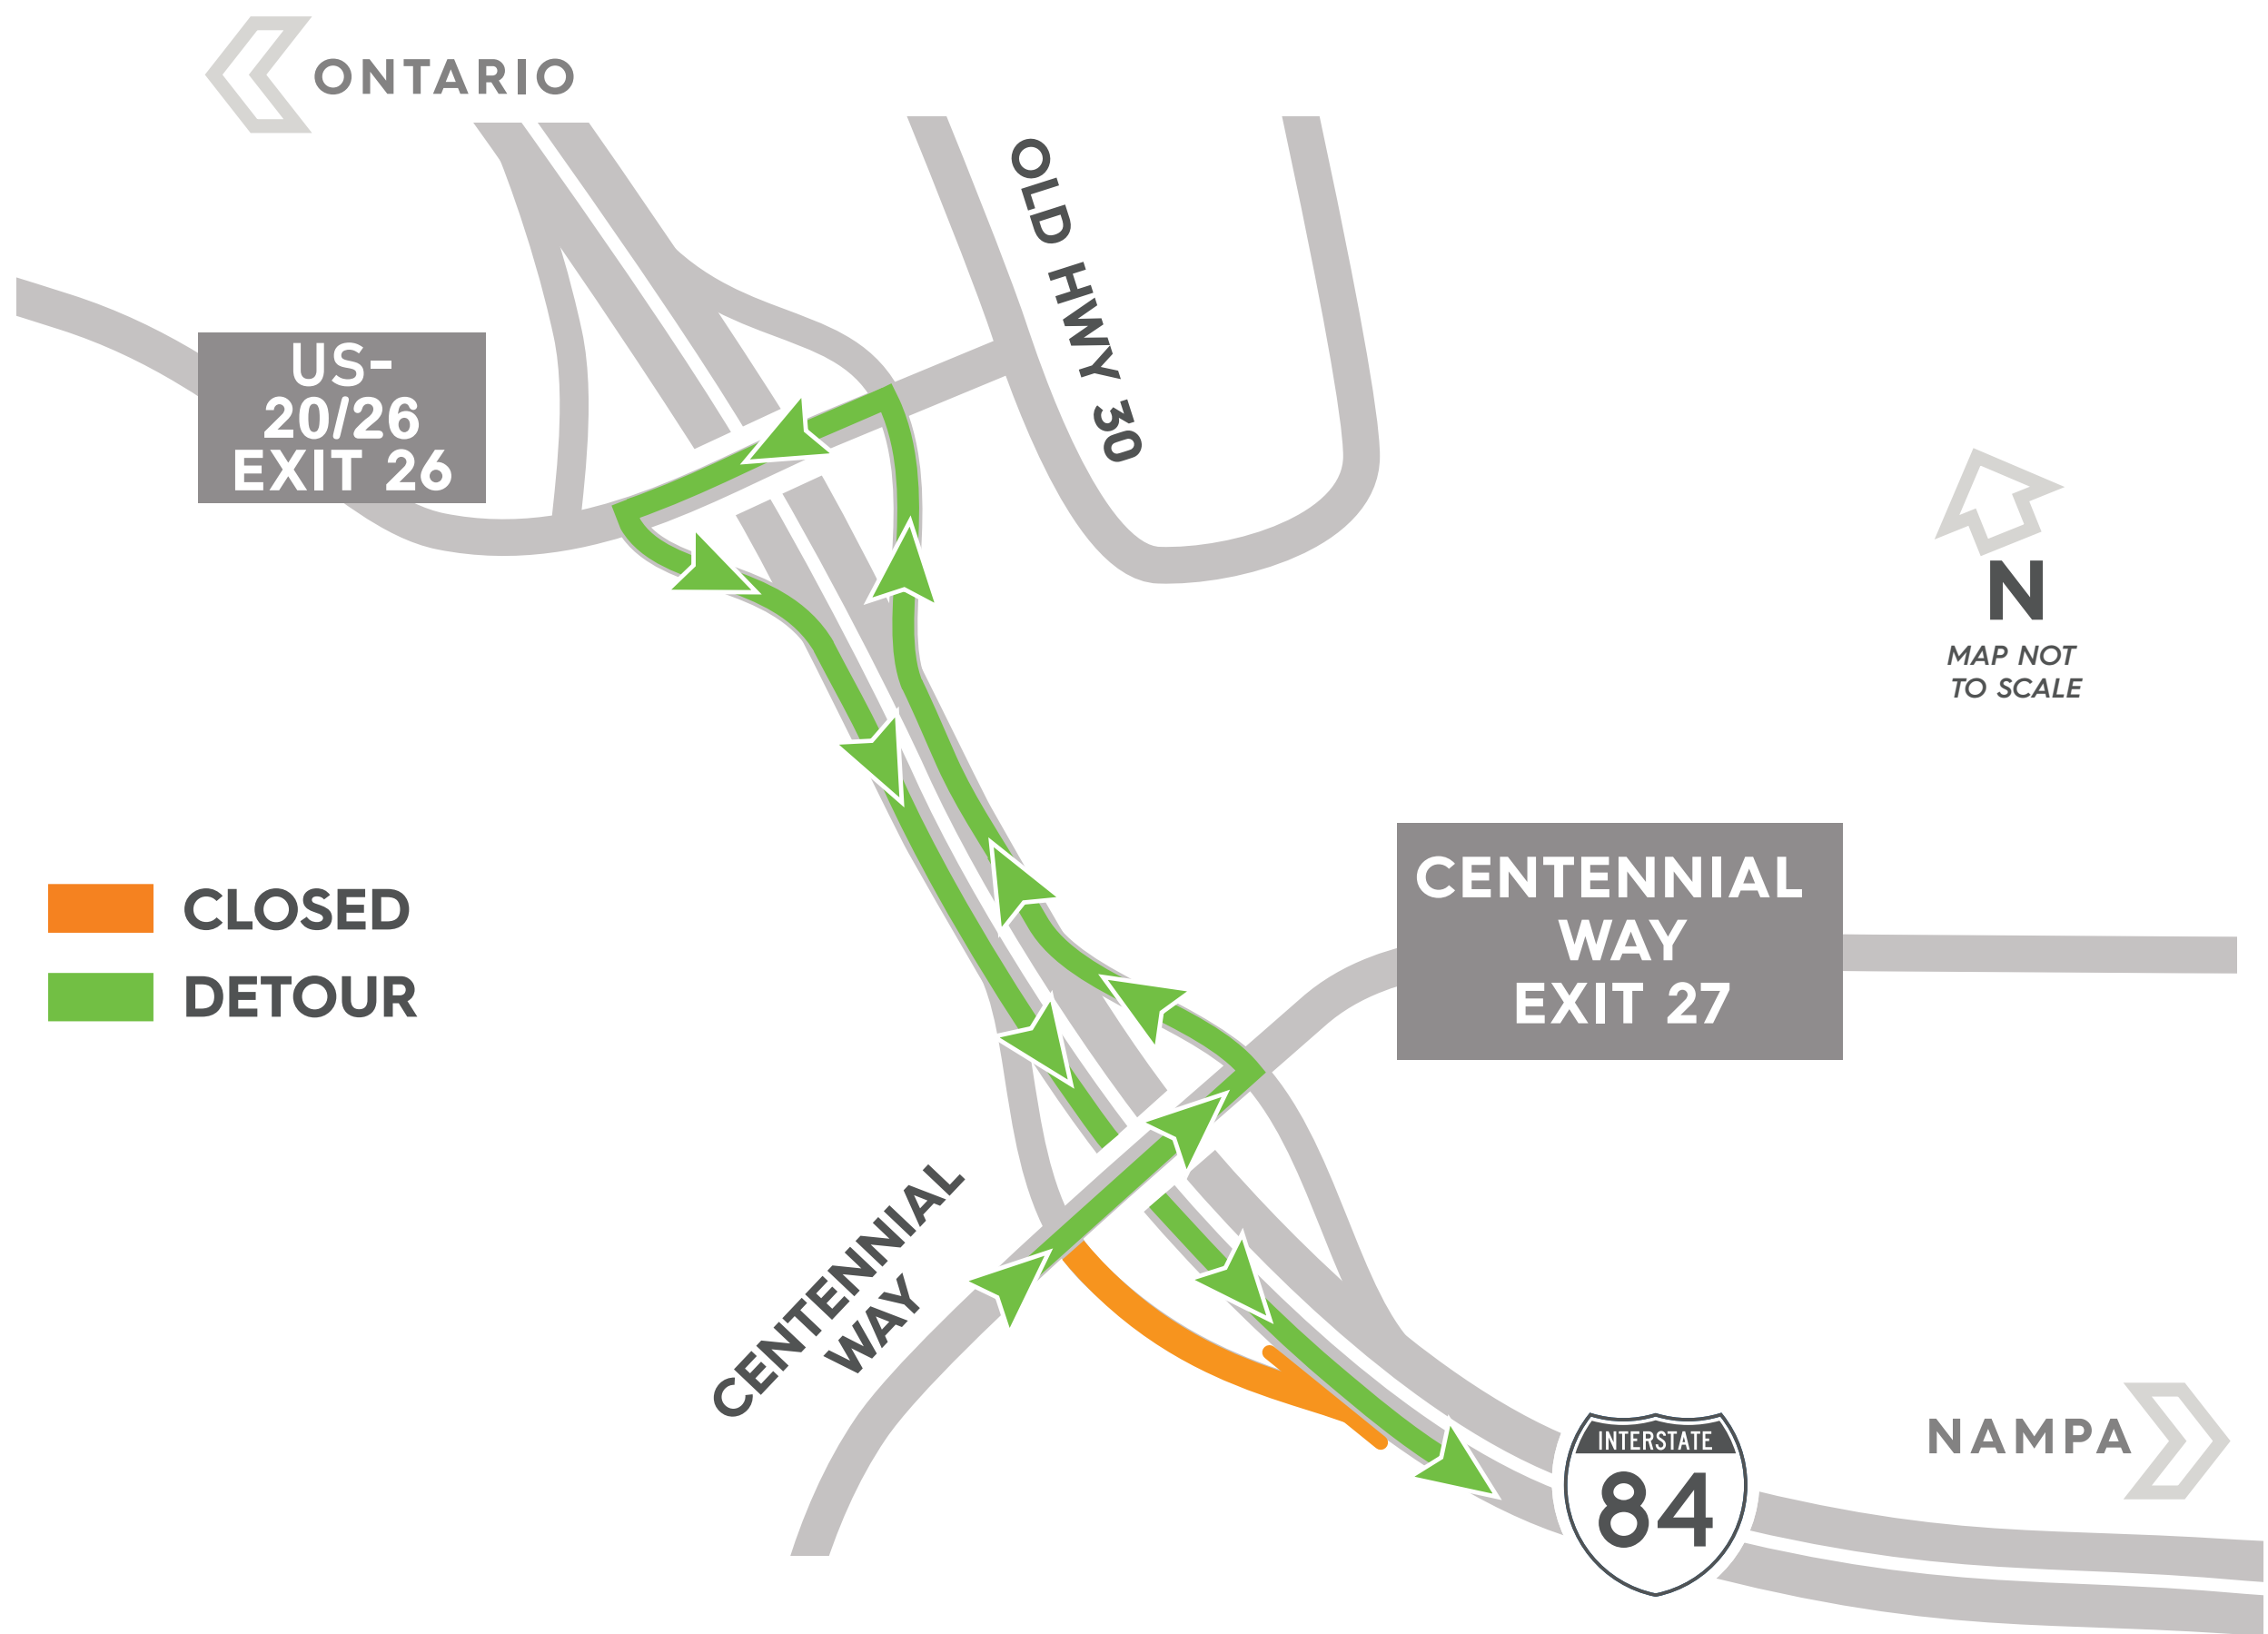

CENTENNIAL WAY >>>> FRANKLIN ROAD

CENTENNIAL WAY EASTBOUND I-84 ON-RAMP CLOSED OVERNIGHT

VISIT ITDPROJECTS.ORG/84CORRIDOR
TEXT 84CORRIDOR to 1-866-483-8422

EMAIL 84CORRIDOR@ITD.IDAHO.GOV
CALL (208) 334-8002