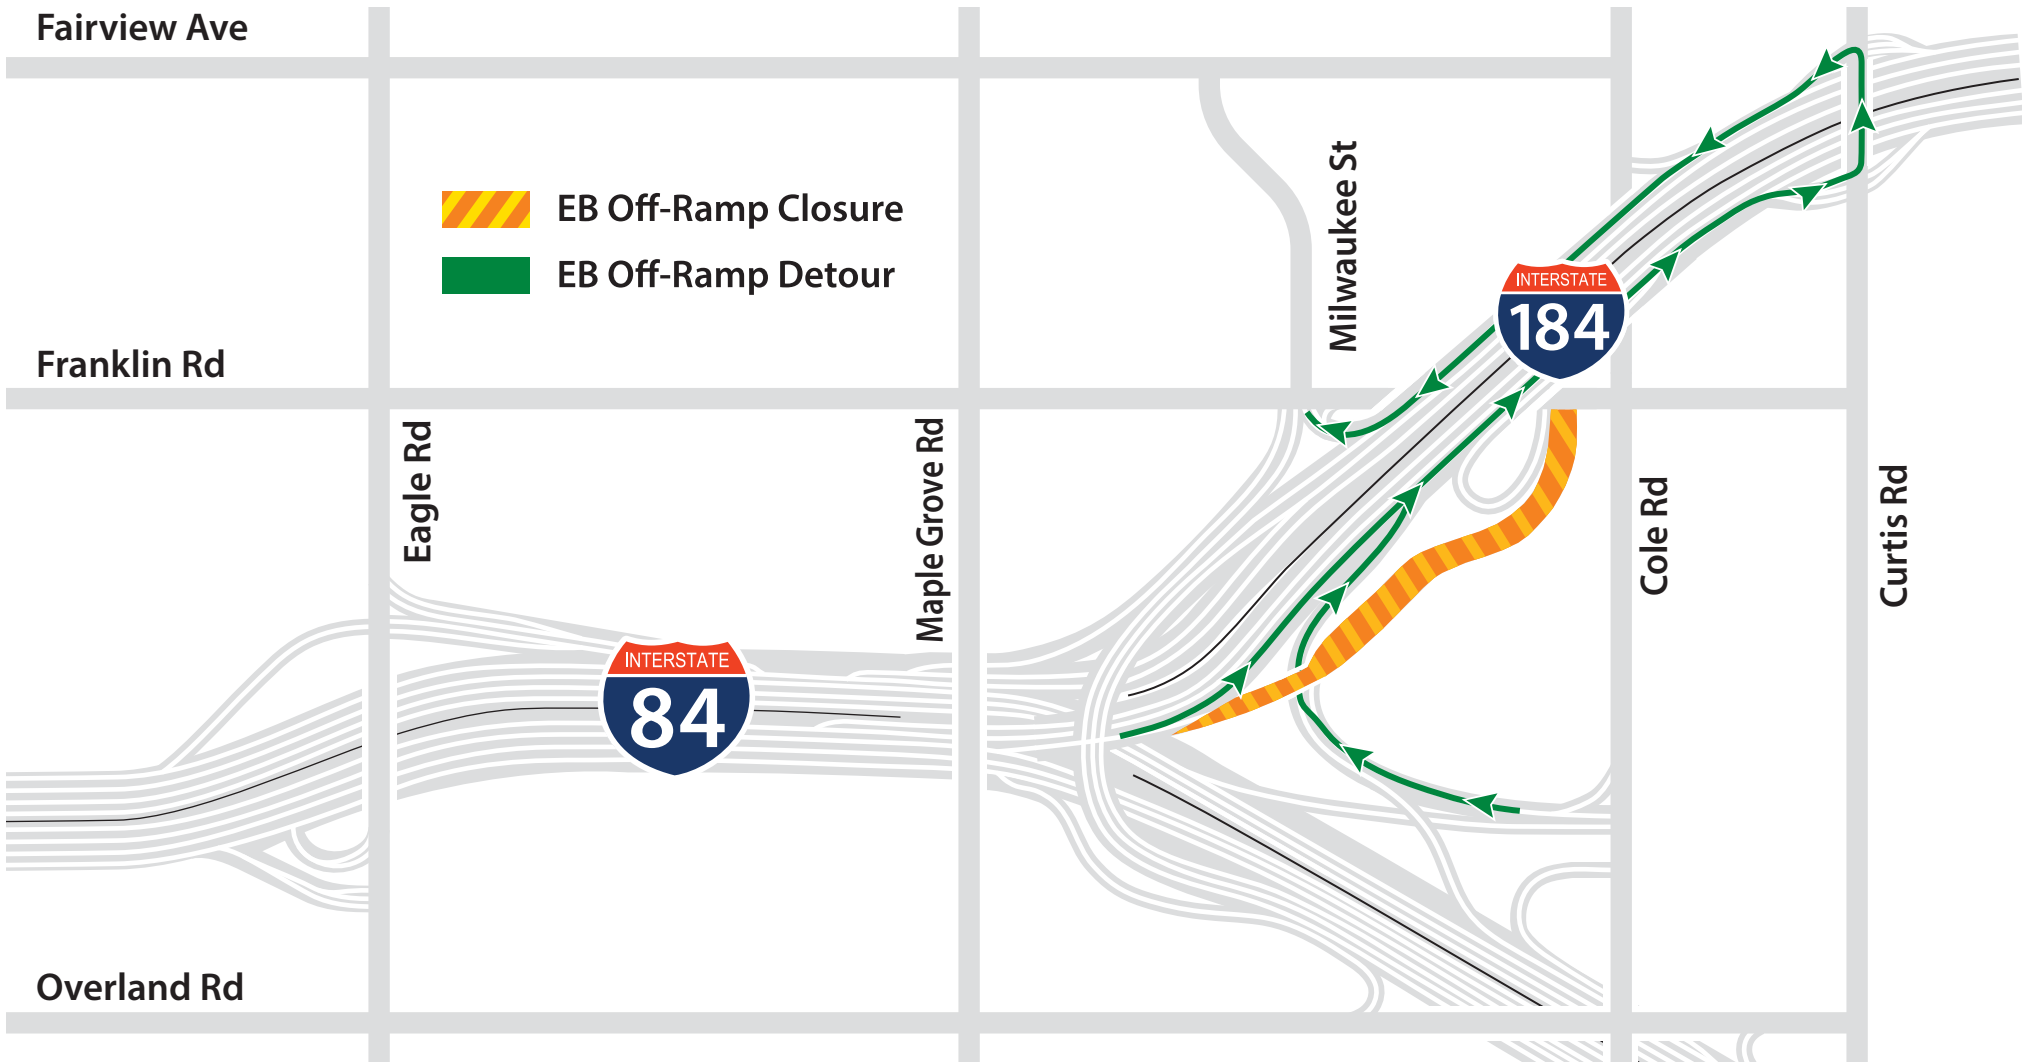

Franklin Interchange SUMMER 2026

EASTBOUND OFF-RAMP DETOUR ROUTE

(208) 334-8002

84CORRIDOR@ITD.IDAHO.GOV

84CORRIDOR to 1-866-483-8422