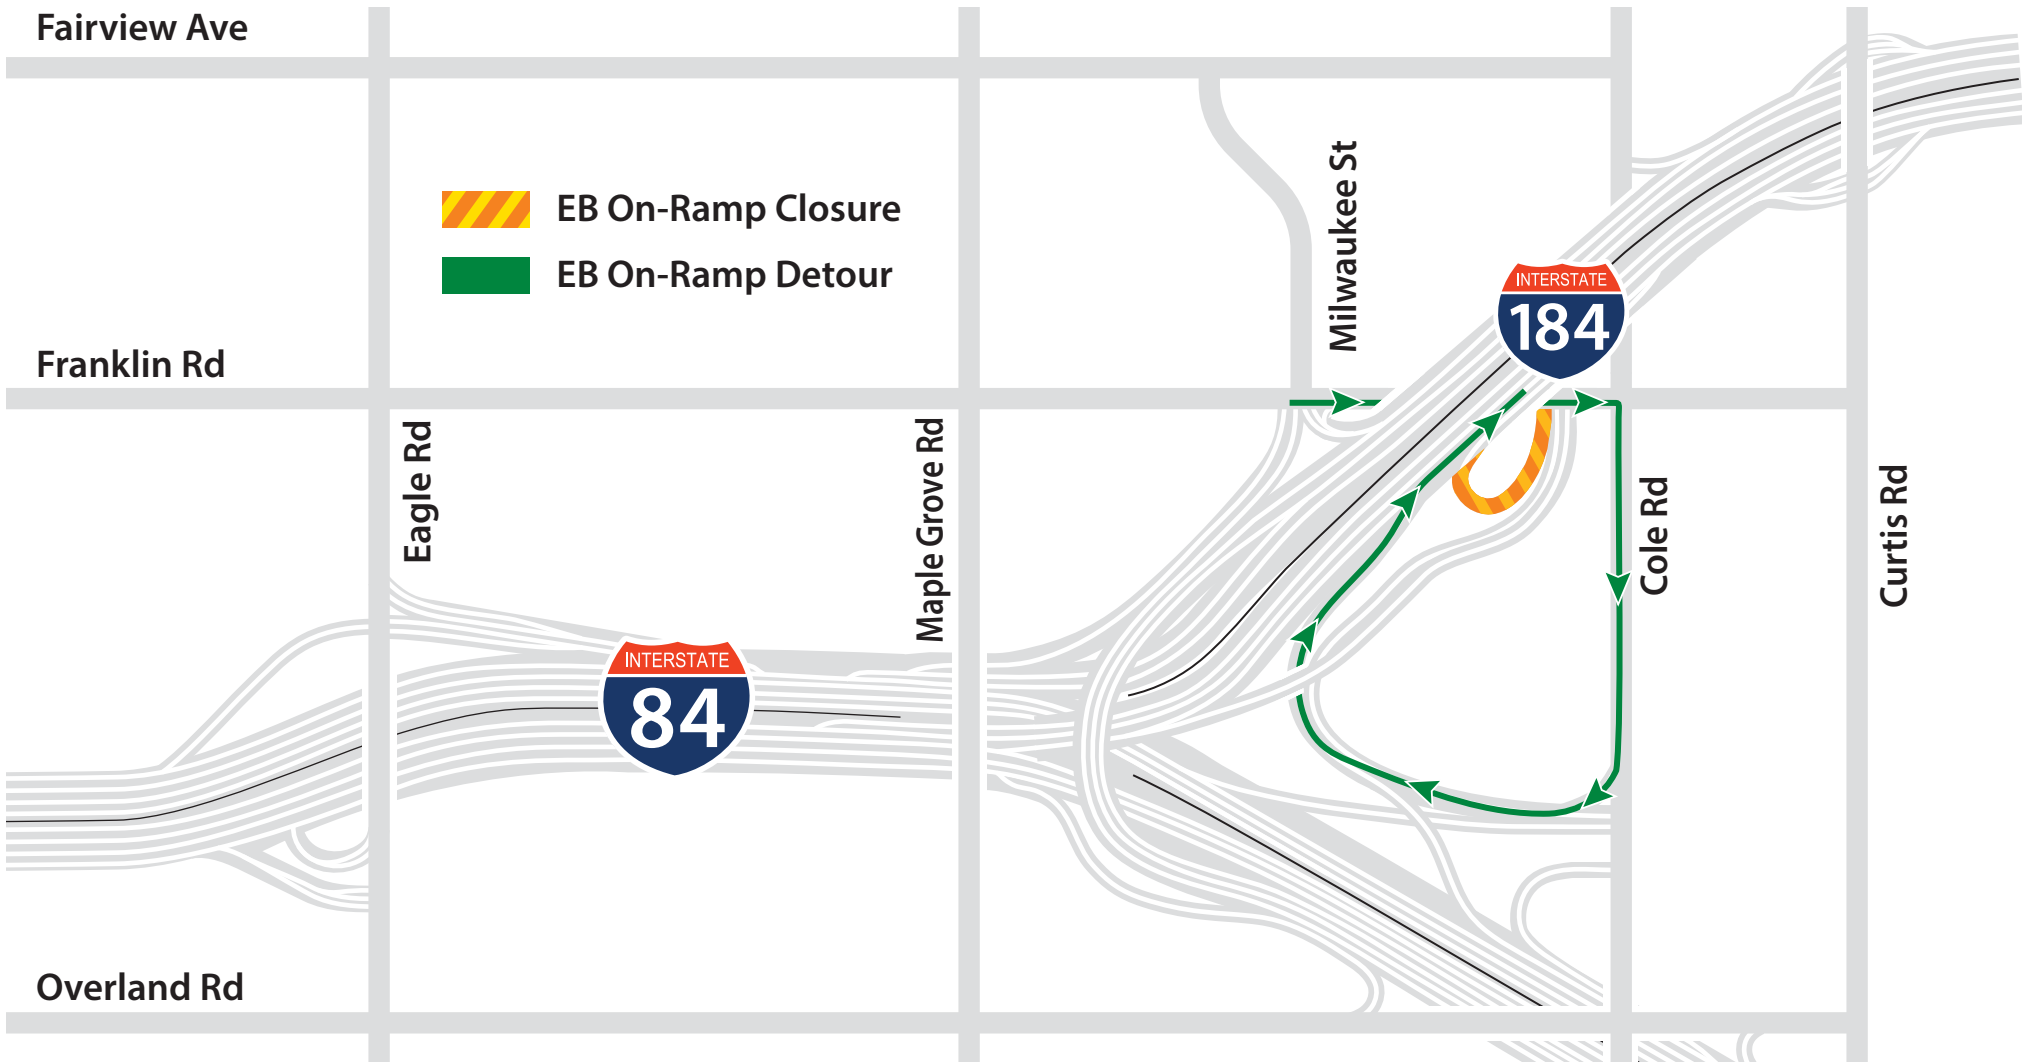

Franklin Interchange SUMMER 2026

EASTBOUND ON-RAMP DETOUR ROUTE

(208) 334-8002

84CORRIDOR@ITD.IDAHO.GOV

84CORRIDOR to 1-866-483-8422