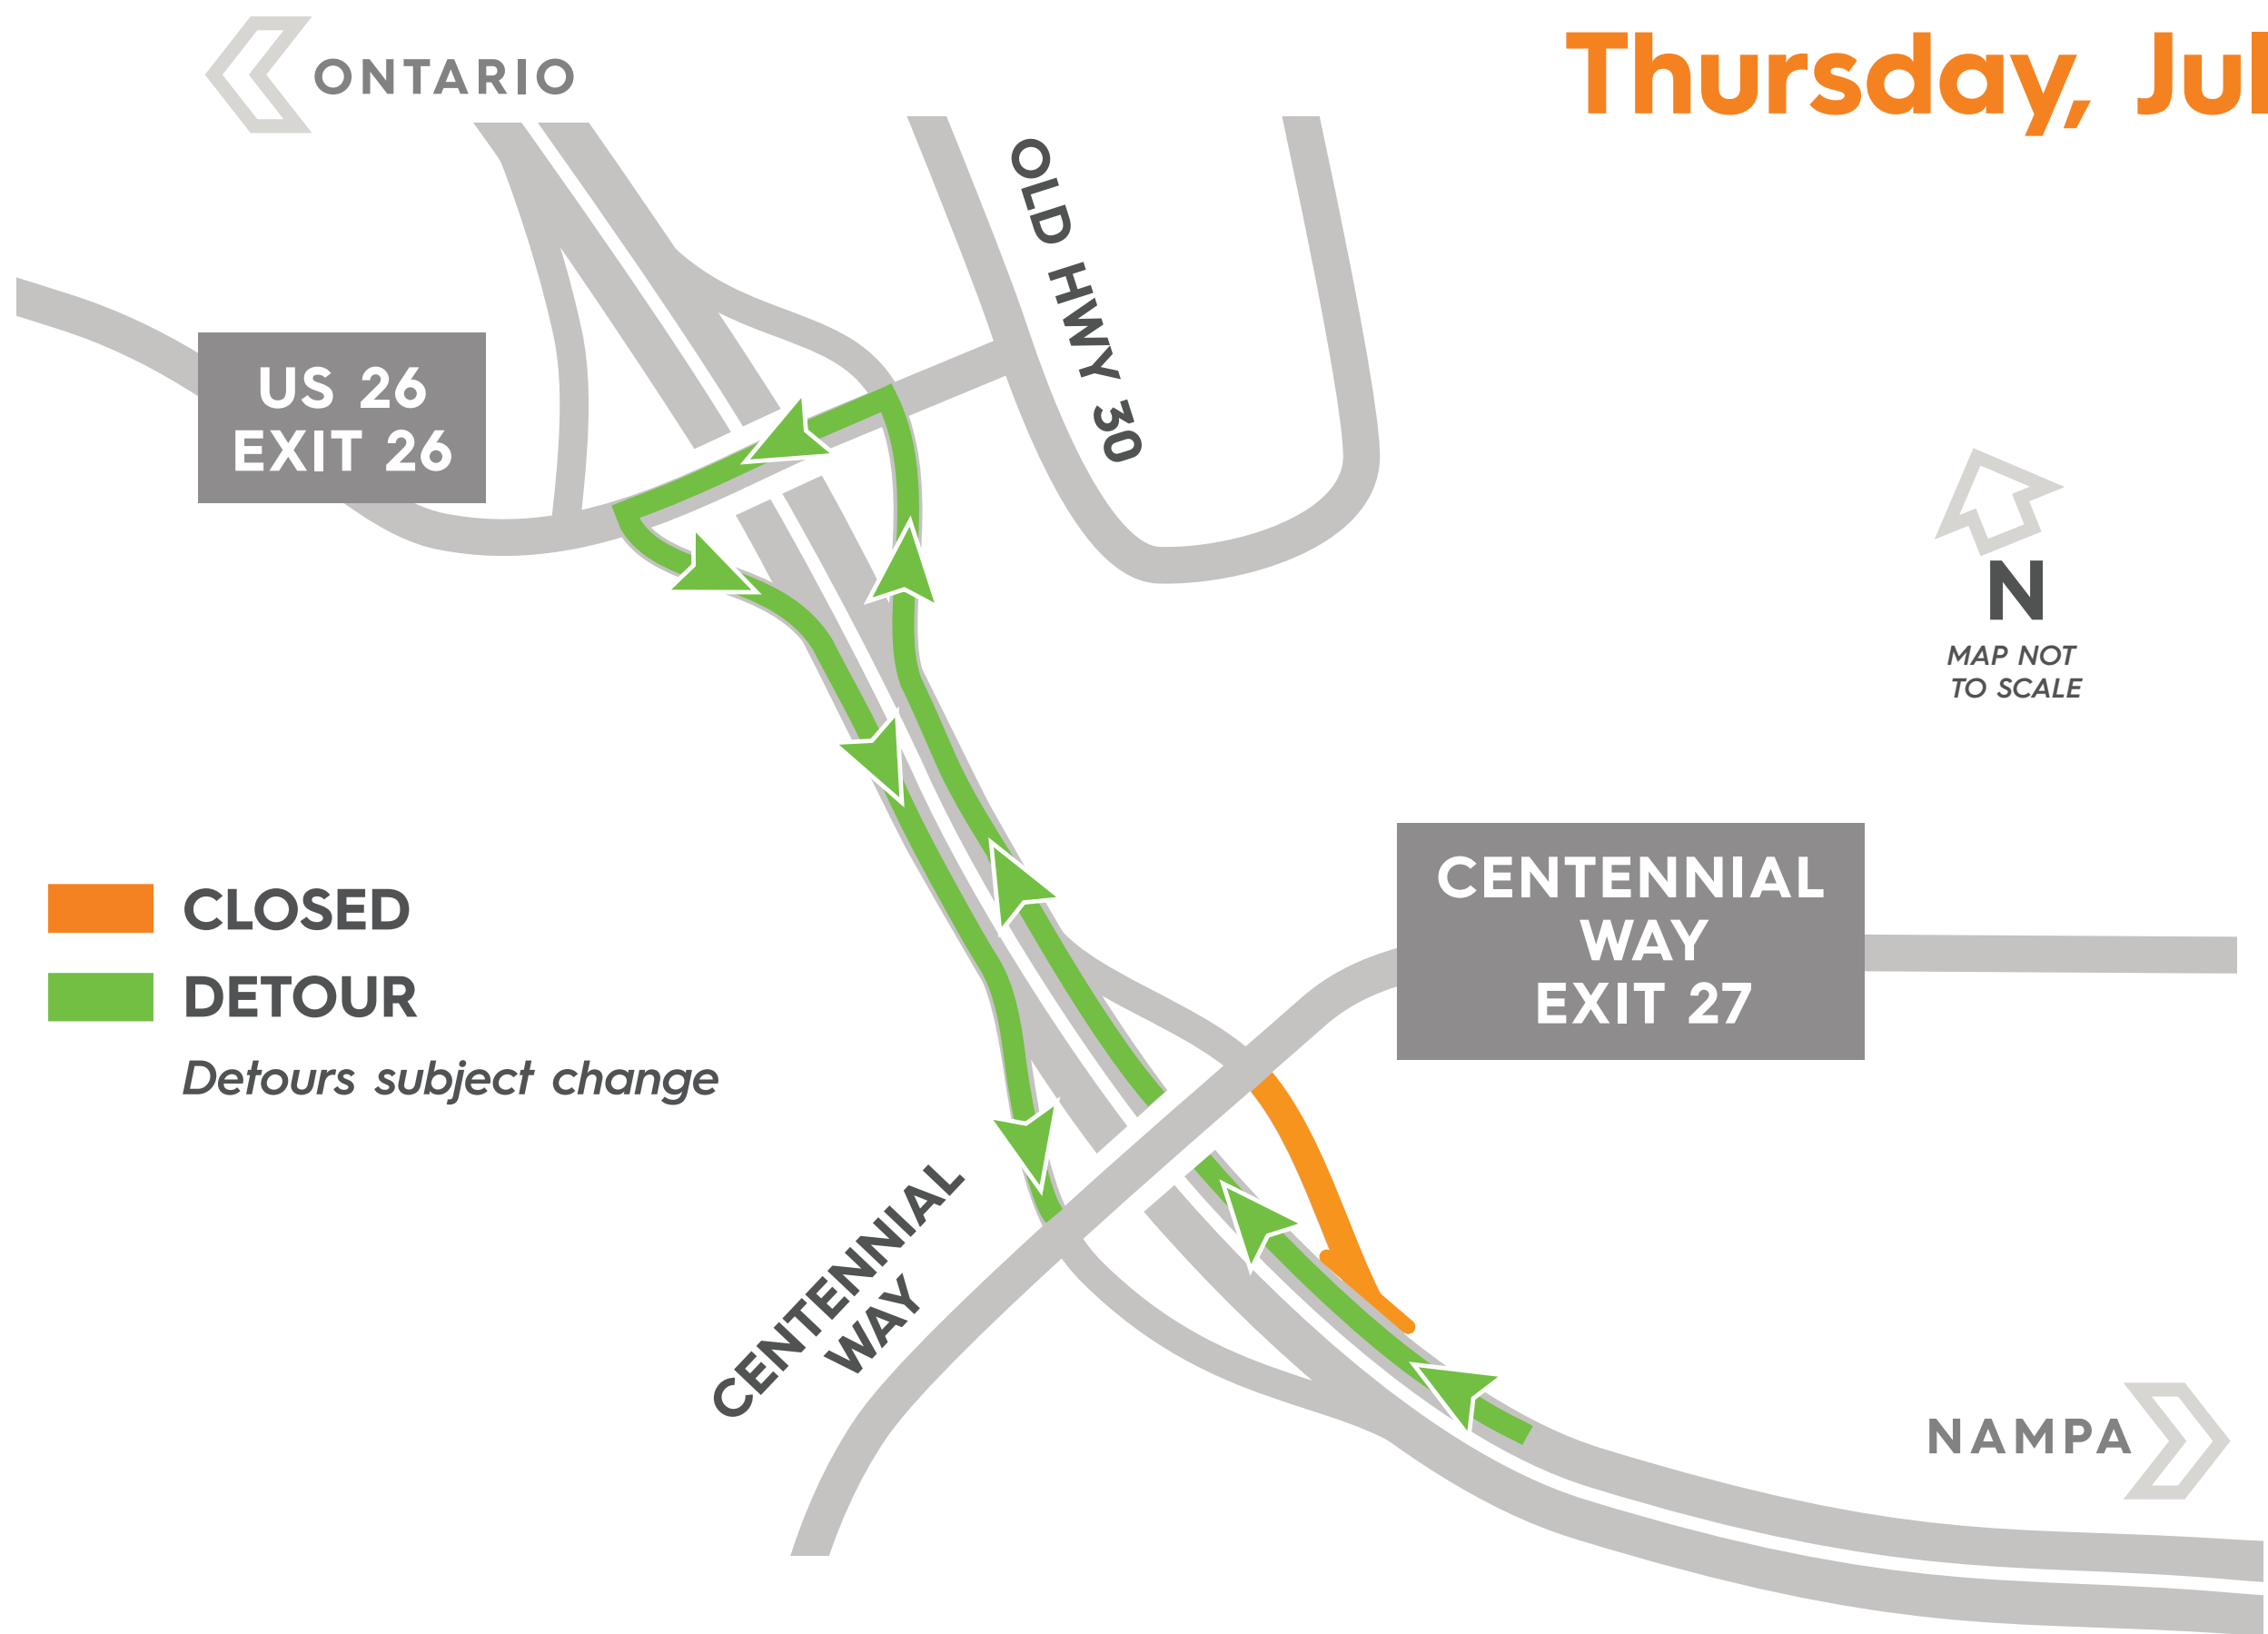

CENTENNIAL WAY >>>> FRANKLIN ROAD

CENTENNIAL WAY WESTBOUND I-84 OFF-RAMP CLOSED OVERNIGHT

Thursday, July 31

VISIT ITDPROJECTS.ORG/84CORRIDOR
TEXT 84CORRIDOR to 1-866-483-8422

EMAIL 84CORRIDOR@ITD.IDAHO.GOV
CALL (208) 334-8002

CENTENNIAL WAY >>>> FRANKLIN ROAD

OVERNIGHT RAMP CLOSURES

Friday, August 1

VISIT ITDPROJECTS.IDAHO.GOV/PAGES/I-84-CORRIDOR
TEXT 84CORRIDOR to 1-866-483-8422

EMAIL 84CORRIDOR@ITD.IDAHO.GOV
CALL (208) 334-8002

CENTENNIAL WAY >>>> FRANKLIN ROAD

OVERNIGHT RAMP CLOSURES

Saturday, August 2

VISIT [ITDPROJECTS.IDAHO.GOV/PAGES/I-84-CORRIDOR](https://itdprojects.idaho.gov/pages/i-84-corridor)
TEXT 84CORRIDOR to 1-866-483-8422