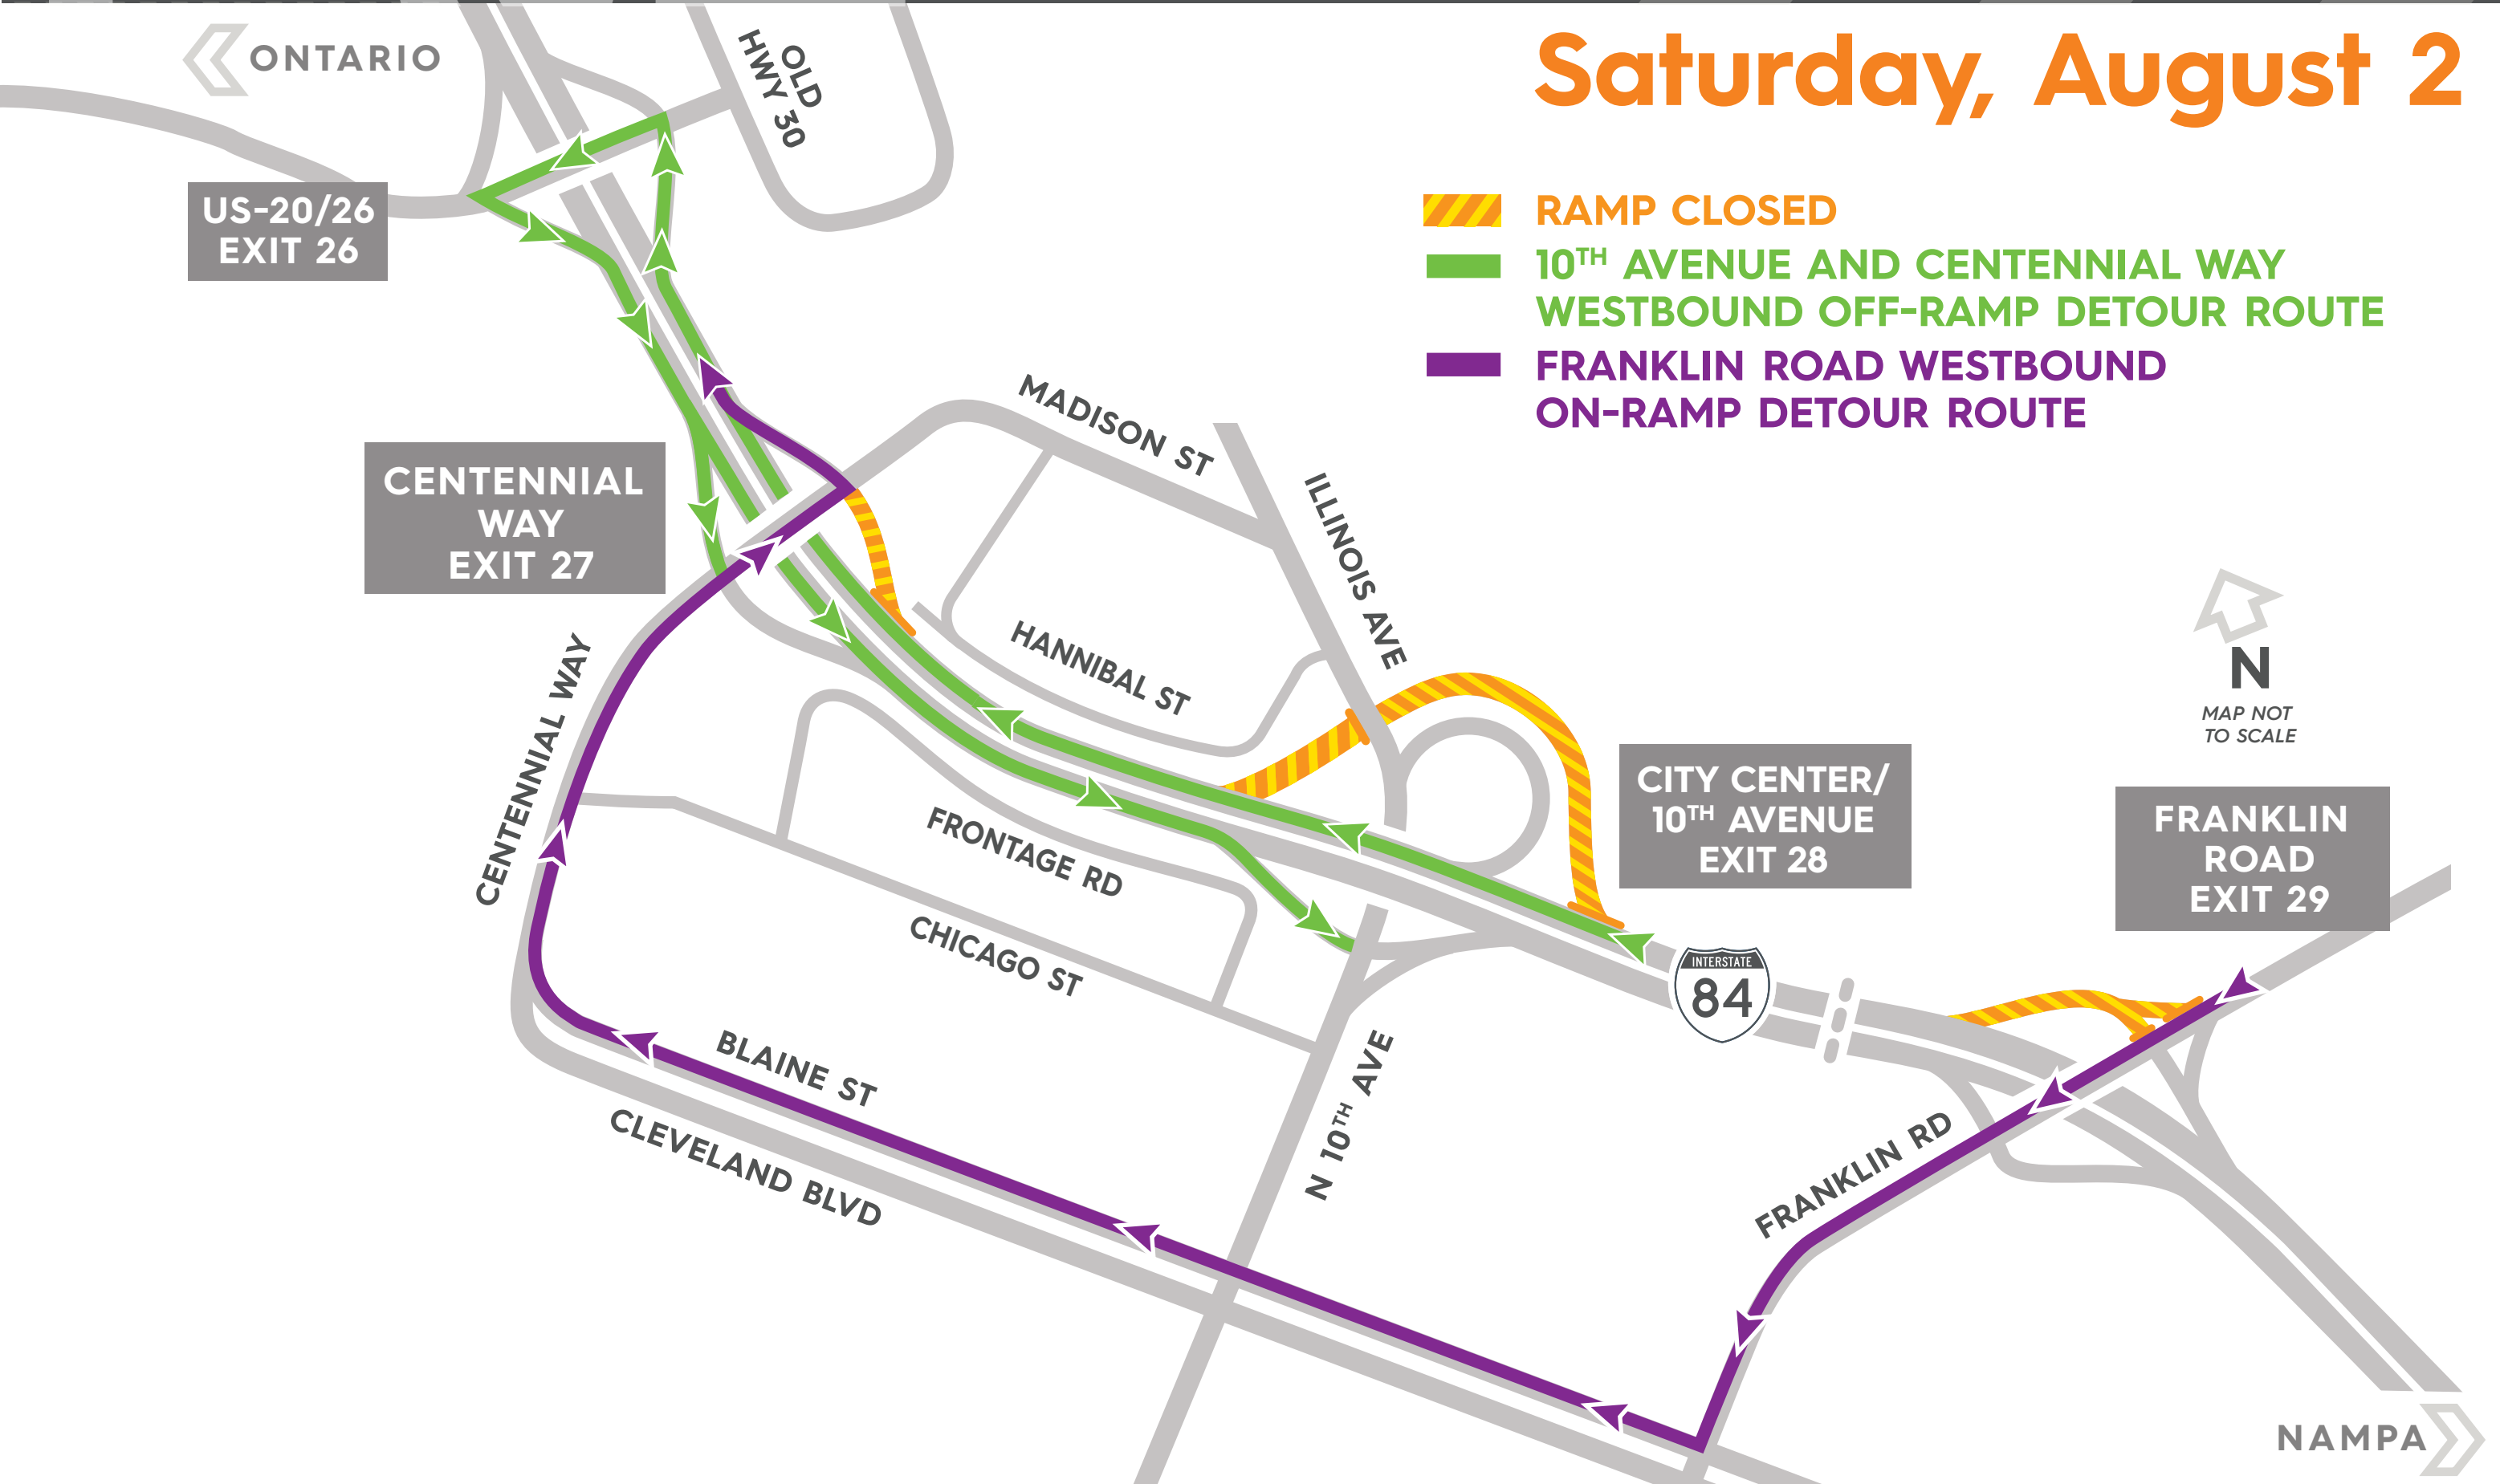

CENTENNIAL WAY >>>> FRANKLIN ROAD

CENTENNIAL WAY WESTBOUND I-84 OFF-RAMP CLOSED OVERNIGHT

Thursday, July 31

VISIT ITDPROJECTS.ORG/84CORRIDOR
TEXT 84CORRIDOR to 1-866-483-8422

EMAIL 84CORRIDOR@ITD.IDAHO.GOV
CALL (208) 334-8002

CENTENNIAL WAY >>>> FRANKLIN ROAD

OVERNIGHT RAMP CLOSURES

Friday, August 1

VISIT ITDPROJECTS.IDAHO.GOV/PAGES/I-84-CORRIDOR
TEXT 84CORRIDOR to 1-866-483-8422

EMAIL 84CORRIDOR@ITD.IDAHO.GOV
CALL (208) 334-8002

CENTENNIAL WAY >>>> FRANKLIN ROAD

OVERNIGHT RAMP CLOSURES

Saturday, August 2

VISIT [ITDPROJECTS.IDAHO.GOV/PAGES/I-84-CORRIDOR](https://itdprojects.idaho.gov/pages/i-84-corridor)
TEXT 84CORRIDOR to 1-866-483-8422