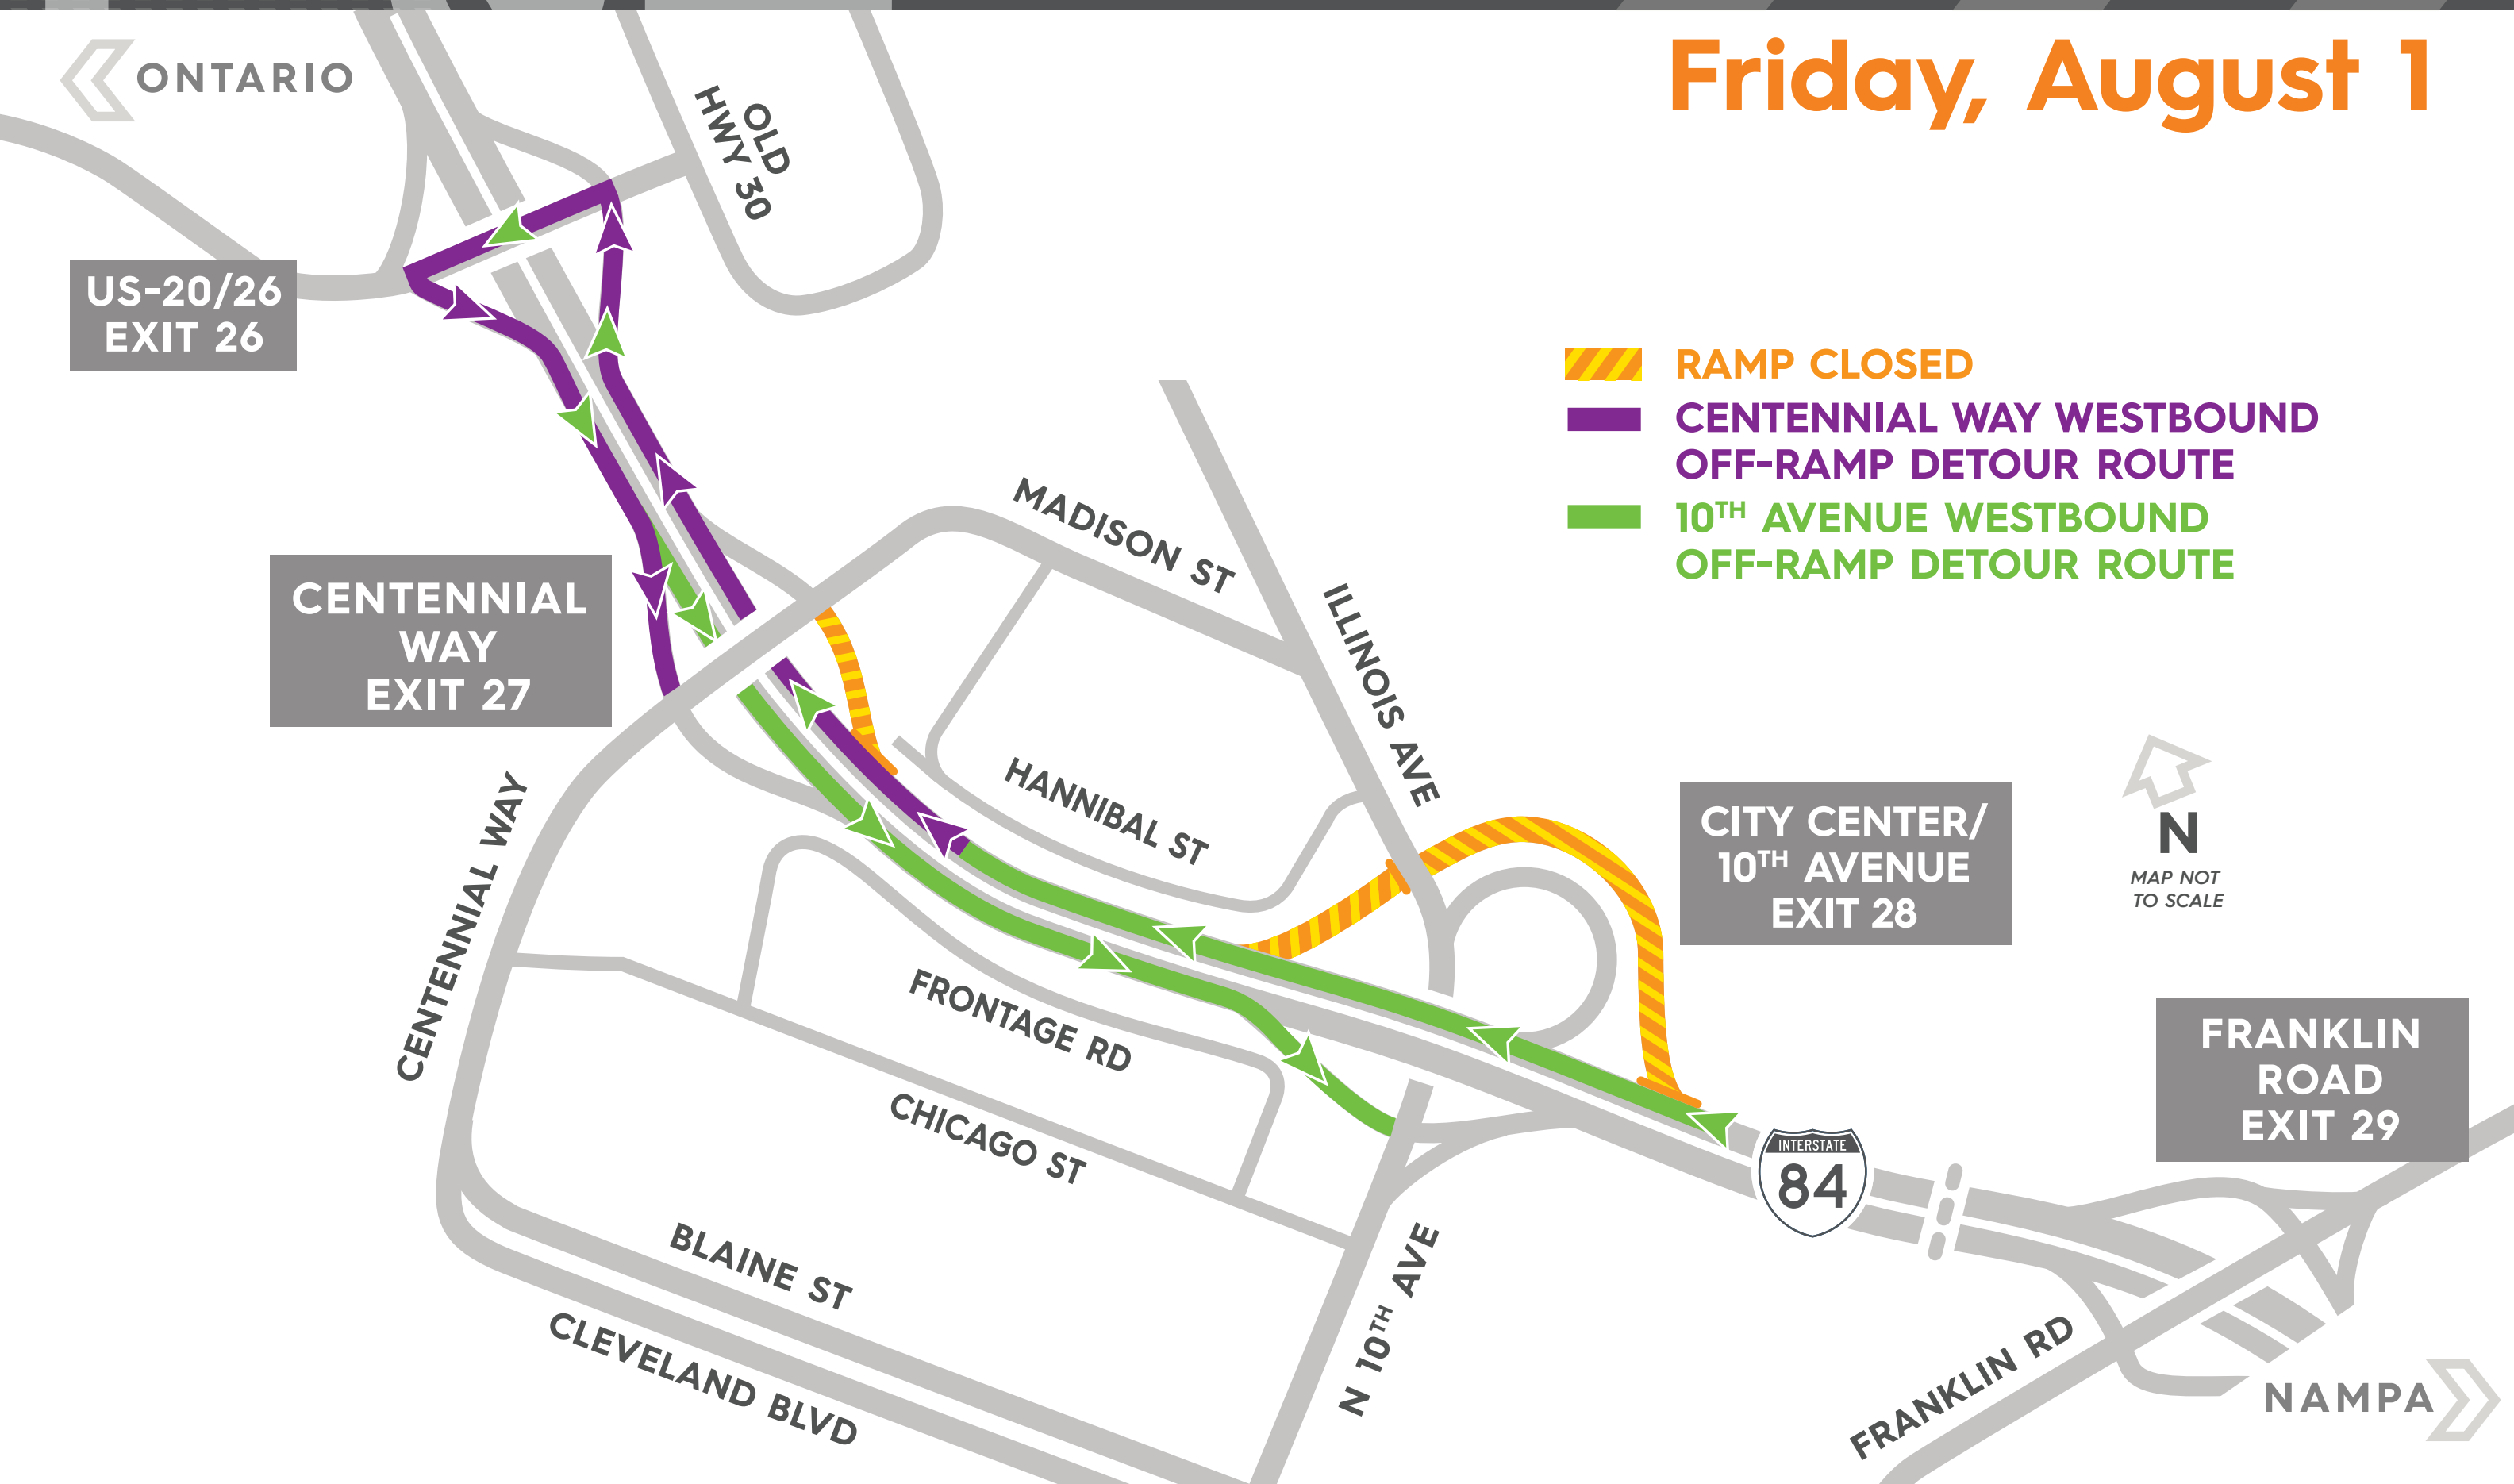

CENTENNIAL WAY >>>> FRANKLIN ROAD

CENTENNIAL WAY WESTBOUND I-84 OFF-RAMP CLOSED OVERNIGHT

Thursday, July 31

VISIT ITDPROJECTS.ORG/84CORRIDOR
TEXT 84CORRIDOR to 1-866-483-8422

EMAIL 84CORRIDOR@ITD.IDAHO.GOV
CALL (208) 334-8002

CENTENNIAL WAY >>>> FRANKLIN ROAD

OVERNIGHT RAMP CLOSURES

Friday, August 1

VISIT ITDPROJECTS.IDAHO.GOV/PAGES/I-84-CORRIDOR
TEXT 84CORRIDOR to 1-866-483-8422

EMAIL 84CORRIDOR@ITD.IDAHO.GOV
CALL (208) 334-8002

CENTENNIAL WAY >>>> FRANKLIN ROAD

OVERNIGHT RAMP CLOSURES

Saturday, August 2

VISIT [ITDPROJECTS.IDAHO.GOV/PAGES/I-84-CORRIDOR](https://itdprojects.idaho.gov/pages/i-84-corridor)
TEXT 84CORRIDOR to 1-866-483-8422