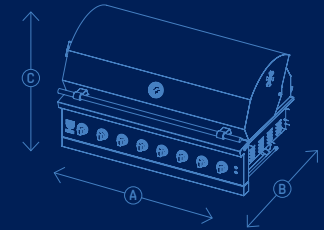

OVAPB2 / OVASB2

DIMENSIONS

MUSCLE 36"

OVERALL DIMENSIONS

- A Width: 36.889 inches
- B Depth: 33.222 inches
- C Height: 32.977 inches

CUTOUT DIMENSIONS

- A Width: 35 inches
- B Depth: 25 inches
- C Height: 15 inches

ENCORE 54"

OVERALL DIMENSIONS

- A Width: 54.739 inches
- B Depth: 33.234 inches
- C Height: 32.984 inches

CUTOUT DIMENSIONS

- A Width: 53.25 inches
- B Depth: 25 inches
- C Height: 15 inches

MUSCLE 42"

OVERALL DIMENSIONS

- A Width: 42.717 inches
- B Depth: 32.664 inches
- C Height: 33.125 inches

CUTOUT DIMENSIONS

- A Width: 40.819 inches
- B Depth: 23.225 inches
- C Height: 14.335 inches

OVATION 36"

OVERALL DIMENSIONS

- A Width: 36.889 inches
- B Depth: 33.222 inches
- C Height: 32.977 inches

CUTOUT DIMENSIONS

- A Width: 35 inches
- B Depth: 25 inches
- C Height: 15 inches

MUSCLE 54"

OVERALL DIMENSIONS

- A Width: 54.739 inches
- B Depth: 33.234 inches
- C Height: 32.984 inches

CUTOUT DIMENSIONS