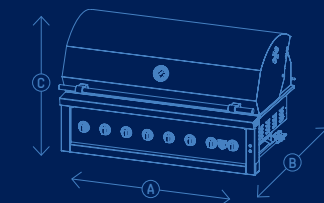

ENCORE 36"

OVERALL DIMENSIONS

- A Width: 36.889 inches
- B Depth: 33.222 inches
- C Height: 32.977 inches

CUTOUT DIMENSIONS

- A Width: 35 inches
- B Depth: 25 inches
- C Height: 15 inches

OVATION 54"

OVERALL DIMENSIONS

- A Width: 54.739 inches
- B Depth: 33.234 inches
- C Height: 32.984 inches

CUTOUT DIMENSIONS

- A Width: 53.25 inches
- B Depth: 25 inches
- C Height: 15 inches

AMERICANMADEGRILLS.COM

AMERICAN ★ MADE ★ GRILLS