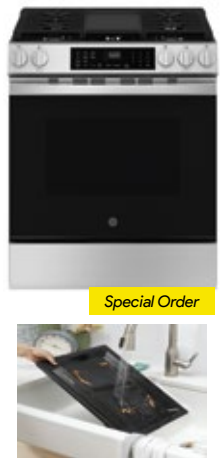

January 7th to February 10th, 2025

GDT650SYVFS

Top Control Dishwasher with Towel Bar

stainless steel tub
3rd rack, bottle jets
steam + sanitize
dry boost™
47 dBa

\$451

MLK Promo
1/7 - 2/10/25

GTS19KGNR WW/BB

\$1089

MLK Promo
1/7 - 2/10/25

**JGBS66DEK WW/BB
JGBS66REKSS**

5 cf. Free-standing Gas Range

integrated griddle
steam clean
5 sealed burners
15k BTU power broil

\$590

MLK Promo
1/7 - 2/10/25

GRF600AVSS

5.3 cf. Free-standing Electric Range

no preheat airfry
smoothtop,
5 elements, convection,
steam clean,
easywash™ oven tray
built-in wifi

\$622

MLK Promo
1/7 - 2/10/25

GG600AVFS

5.3 cf. Slide-in Gas Range

slide-in, front control
convection, no preheat
airfry, easywash™
oven tray, built-in
wifi