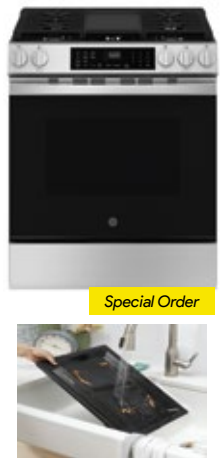

GGG600AVFS

5.3 cf. Slide-in Gas Range

slide-in, front control
convection, no preheat
airfry, easywash™
oven tray, built-in
wifi

Special Order

$746

MLK Promo
1/7 - 2/10/25

HTW265ASWWW

Hotpoint 4 cf. Washer

$365 stainless basket,
Pair Price agitator

RG: $410

HTX26EASWWW

Hotpoint 6.2 cf. E. Dryer

$334 aluminized alloy
Pair Price drum

RG: $379

$699

Purchase
as PAIR for
special pair
price

LTD QTY
DSC Special

*Non-pair
purchases @
Reg. Dlr Price*

GFW550SSNWW

4.8 cf Smart Front Load Washer

ultrafresh vent system w/
odorblock™, microban™,
sanitize w oxi clean
built-in wifi, balancing
technology, reversible door