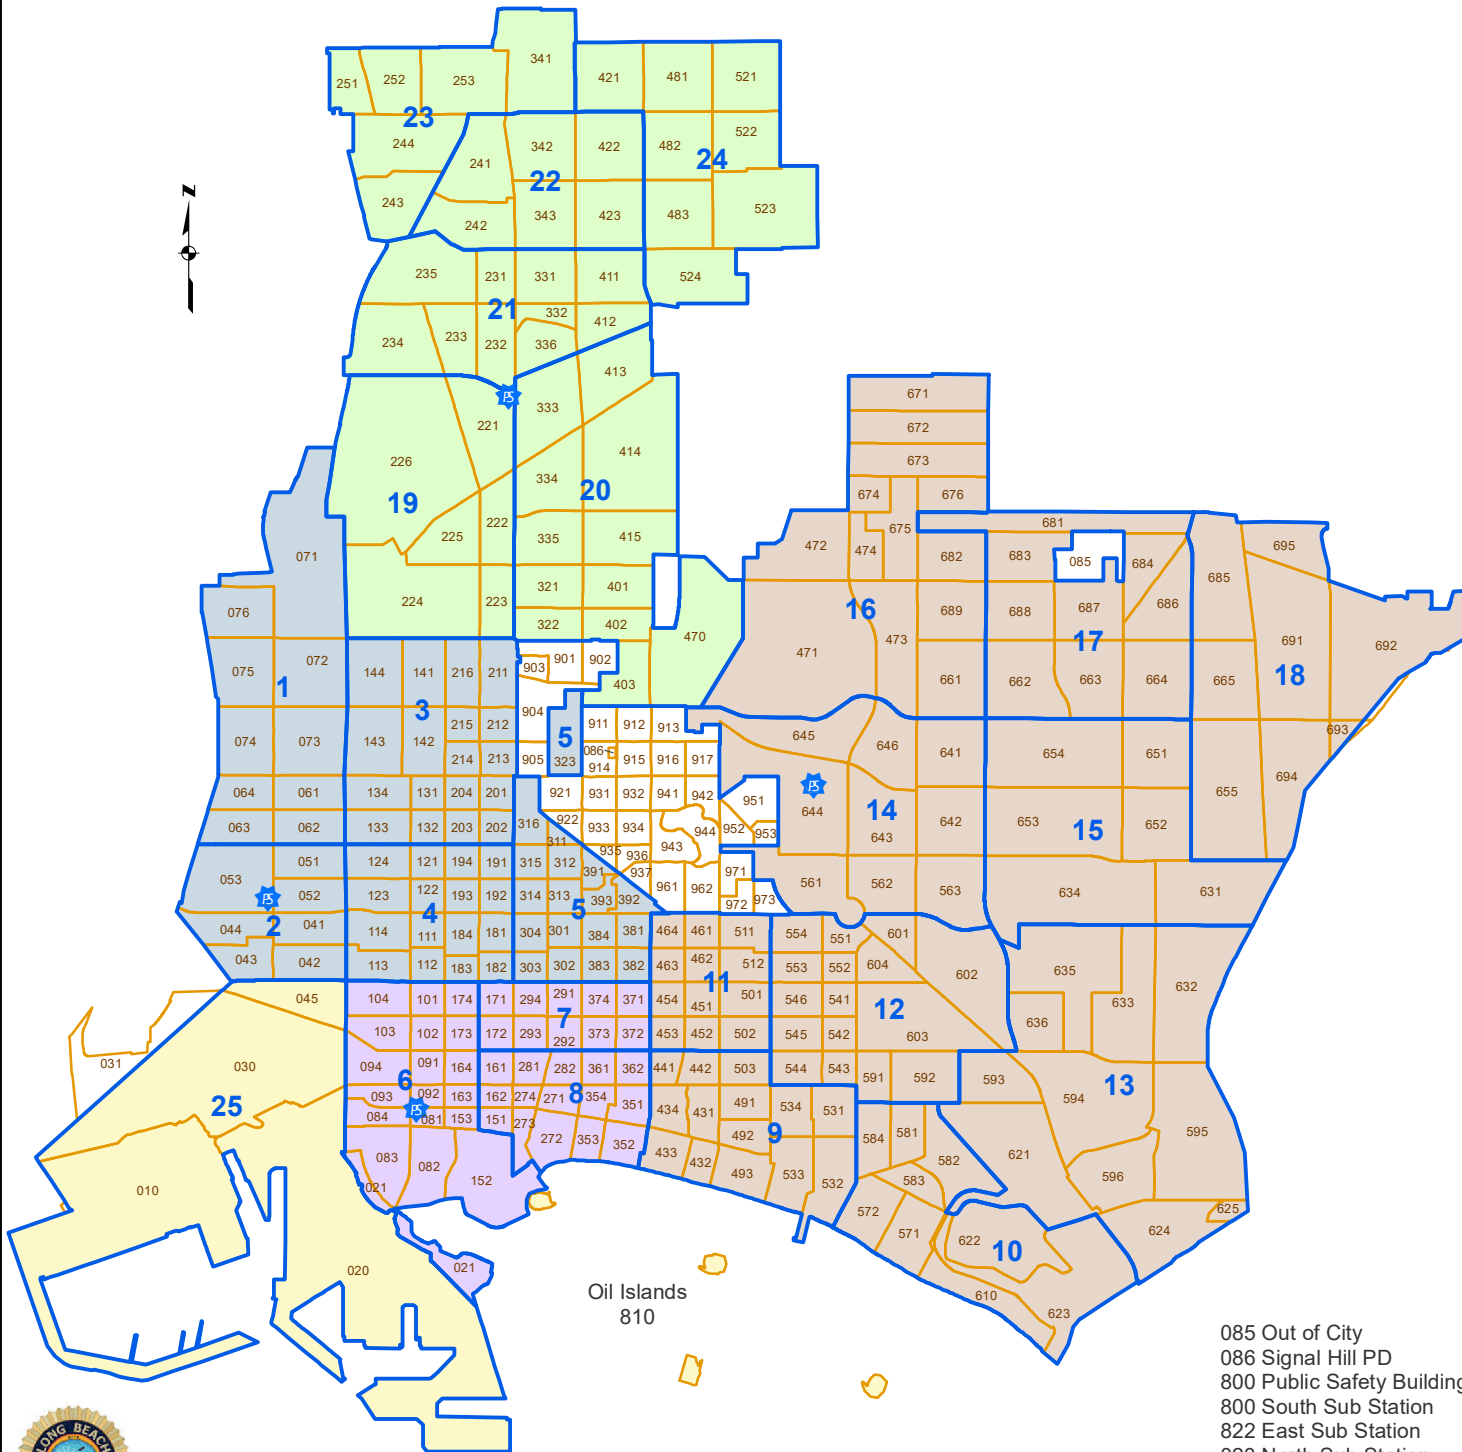

Police Reporting Districts with Divisions & Beats

Legend

- Police Station
- Police Beat
- Police Reporting District

Police Division

- North
- South
- East
- West
- Port

Technology & Innovation Department - GIS

As of February 2025

- 085 Out of City
- 086 Signal Hill PD
- 800 Public Safety Building
- 800 South Sub Station
- 822 East Sub Station
- 823 North Sub Station
- 824 West Sub Station