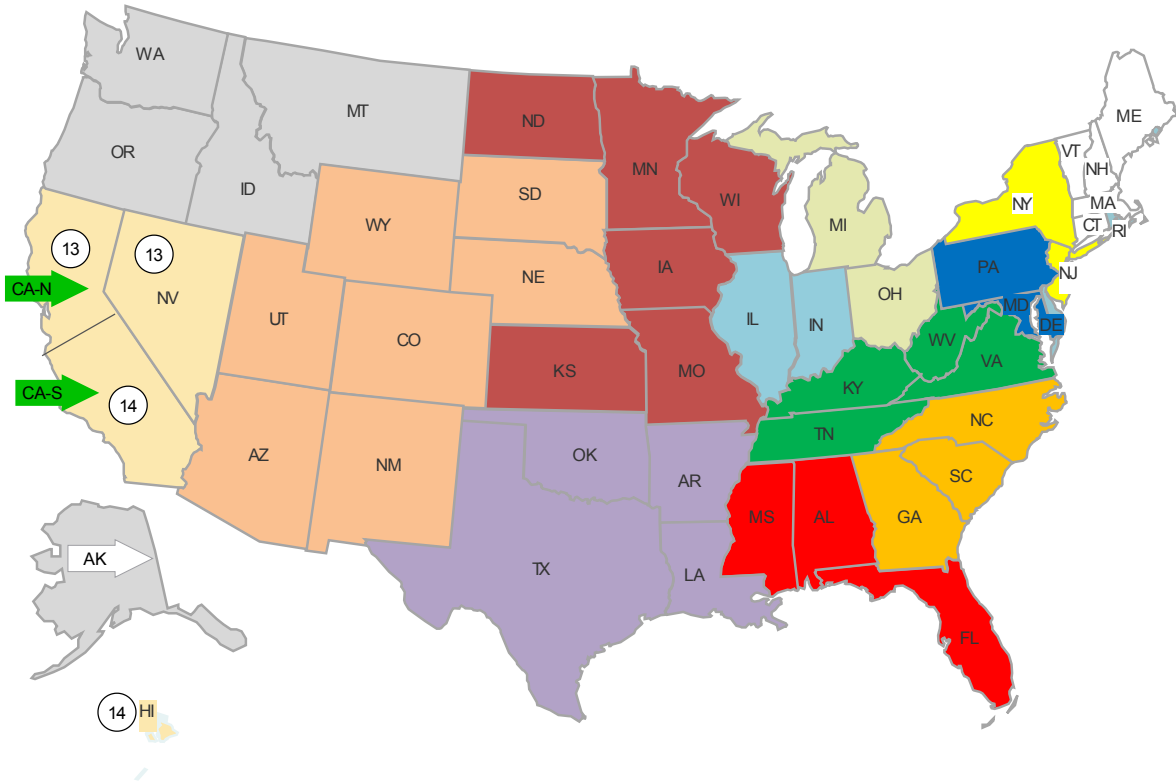

## #2 Proposed CCA Districts

Color	District	States	Membership #
Yellow	1	NY,NJ	126
White	2	ME,VT,NH,MA,CT,RI	106
Blue	3	PA,MD,DE	127
Light Blue	4	OH, MI	127
Light Blue	5	IL, IN	124
Green	6	VA, WV, KY, TN	125
Orange	7	NC,SC,GA	107
Red	8	FL, AL, MS	115
Purple	9	AR,LA,OK,TX	124
Dark Red	10	ND,MN,WI,IA,MO,KS	127
Light Orange	11	SD,NE,WY,UT,CO,AZ, NM	110
Grey	12	AK,WA,OR,ID,MT	109
Light Yellow	13	CA-N, NV	98
Light Yellow	14	CA-S, HI	107
Black	15	International	96
All			Total - 1728