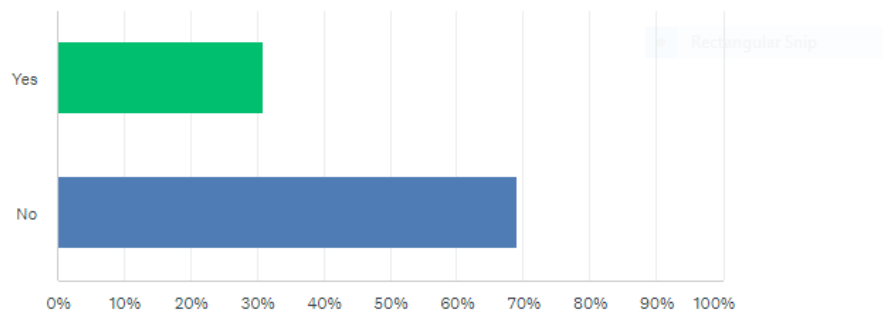

Q3

Customize

Save as ▾

THIRD option is to hold a separate Breed and Performance National . One of the most difficult parts of choosing any site, regardless of National format, is Herding and Agility as they have traditionally been off site events. Breed would continue to be held in the time frame allowed by Show Rules. The MVC would continue to be awarded at the conformation site. Performance would be held, preferably at an all-inclusive show site where all equipment and livestock are on site in possibly June or early Fall. Upside would offer an opportunity for the Performance exhibitors to expand these events. Tracking, Dock Diving, Scent Work, Fast Cat etc. as well as seminars, a performance invitational and dinners that aren't currently offered

Answered: 531 Skipped: 13

Please review these charts for a clear picture of the results of the survey.

We wish to extend a “thank you” to all those members who voted in poll. Your participation helps the Board towards the decisions for future planning for our National Specialties locations. If you know of some great locations, please send the information to Jackie Caruso, rjcars42@gmail.com and/or Nancy Anstruther, tallywood@telus.net as they will forward to the Board for consideration.