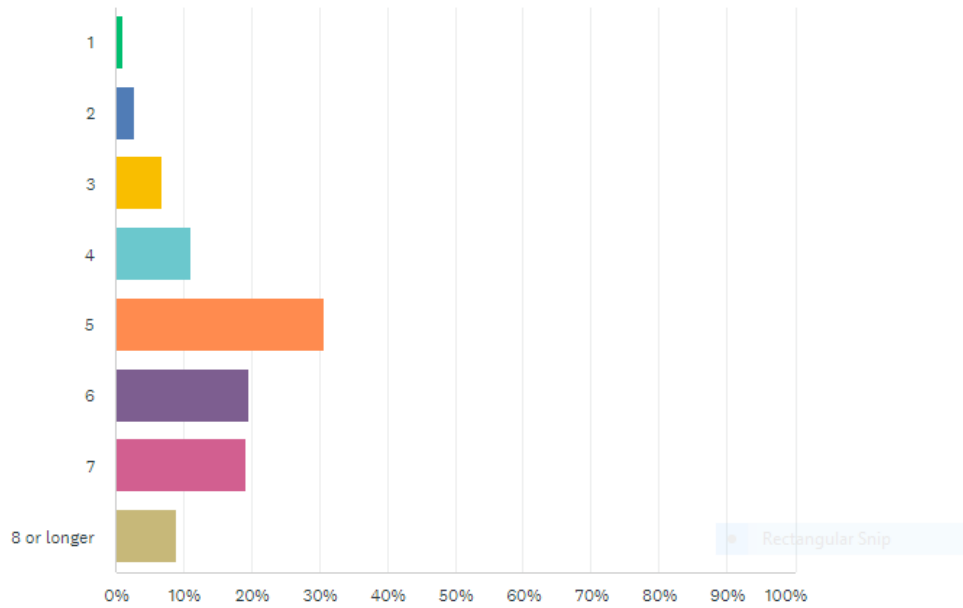

If you attend occasionally, does location play into your decision to attend?

Answered: 531 Skipped: 68

ANSWER CHOICES	RESPONSES
▼ Yes	92.47% 491
▼ No	7.53% 40
TOTAL	531

When you attend the national how many days do you stay?

Answered: 592 Skipped: 7

ANSWER CHOICES	RESPONSES	
▼ 1	1.01%	6
▼ 2	2.70%	16
▼ 3	6.76%	40
▼ 4	11.15%	66
▼ 5	30.74%	182
▼ 6	19.59%	116
▼ 7	19.09%	113
▼ 8 or longer	8.95%	53
TOTAL		592

Q4

Customize

Save as ▾