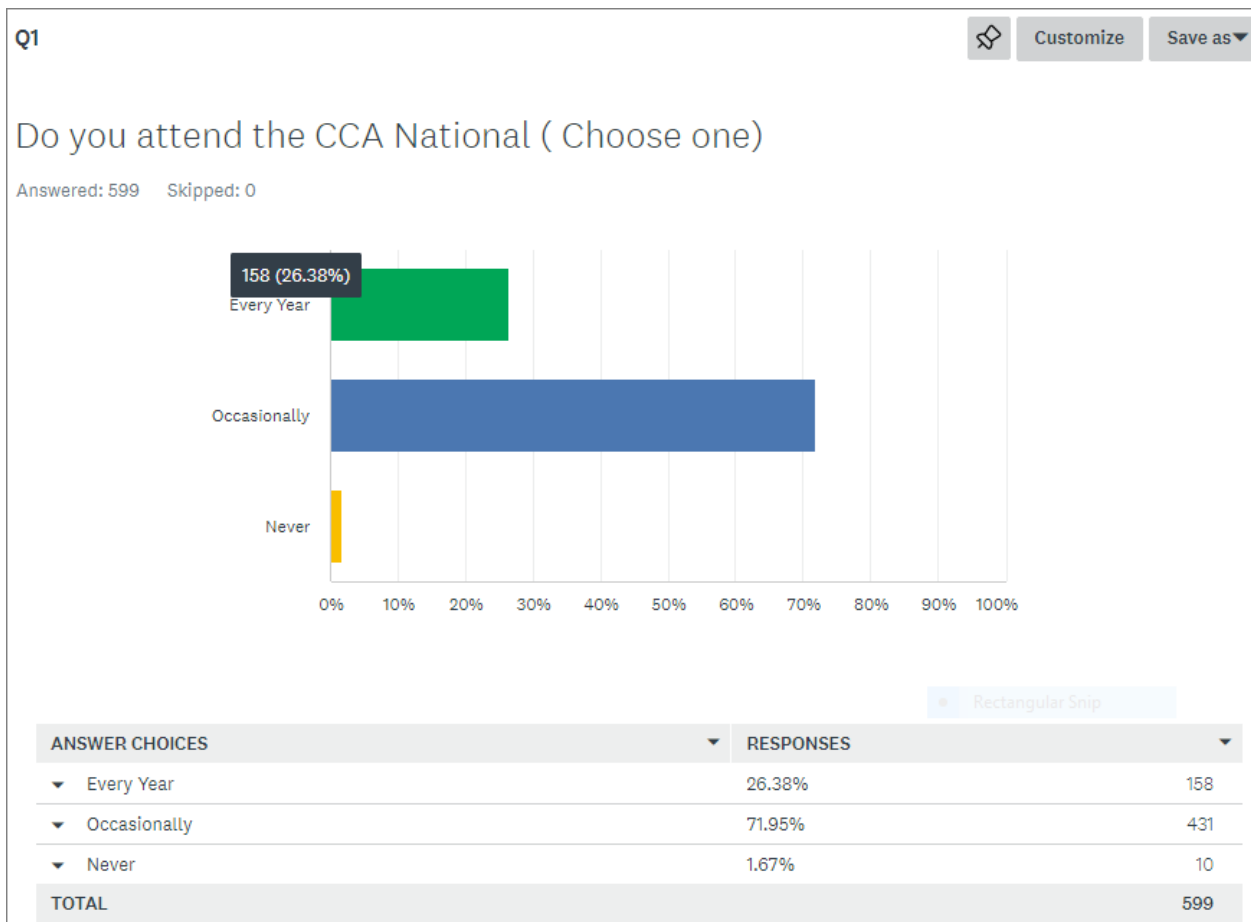

The survey is now closed, and the results are in: Report presented October 27, 2022

National Show Committee Site options Results

The survey regarding the NSC alternate site options had 544 responses

The Survey regarding the CCA Site Selections had 599

We have approximately 1550 members which equals approximately only 38% of the members responding

Attached are the reports complete with charts and percentages.

RESULTS OF CCA SITE SELECTION SURVEY 599 Responses