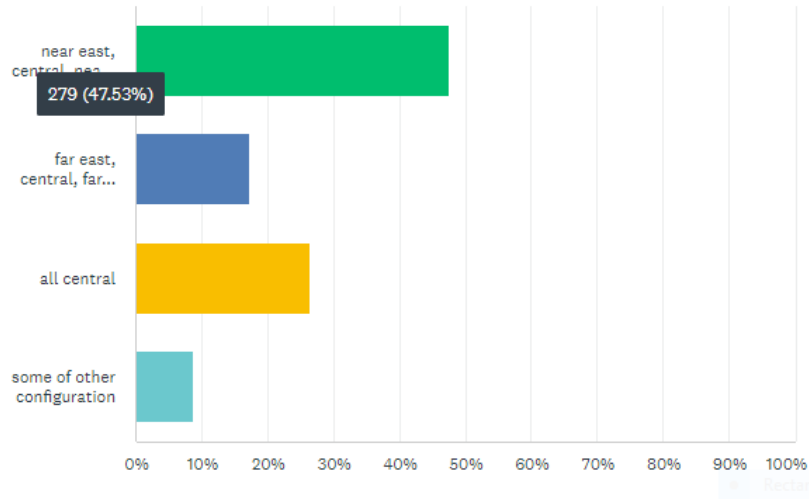

Answered: 232 Skipped: 367

ANSWER CHOICES	RESPONSES
Herding	62.93% 146
Obedience/Rally	78.88% 183
Agility	45.26% 105

Q8

Customize Save as

Would you prefer nationals to be held

Answered: 552 Skipped: 47

ANSWER CHOICES	RESPONSES
▼ In the same location every year	9.06% 50
▼ In a different location every two years (rotating between 2 sites)	14.67% 81
▼ In a different location every three years (rotating between 3 sites)	76.27% 421
TOTAL	552

Would you prefer the rotating sites for the national to be

Answered: 587 Skipped: 12

ANSWER CHOICES	RESPONSES
near east, central, near west	47.53% 279
far east, central, far west	17.38% 102
all central	26.41% 155
some of other configuration	8.69% 51
TOTAL	587