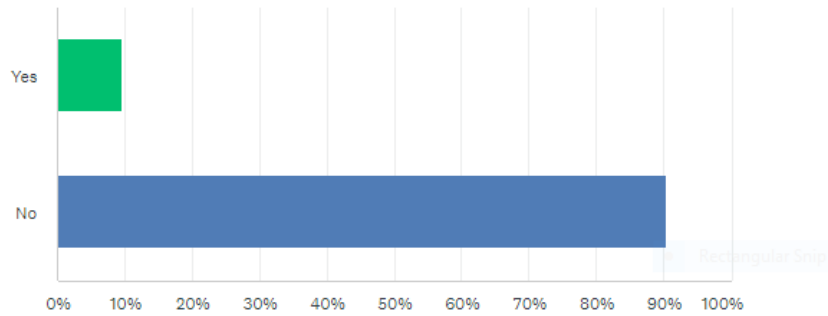

Q1

Customize Save as

NSC has made additional suggestion for options for sites. Please answer all. FIRST option is to go to two sites and adopting a regional. Other clubs such as Poodles and Golden have used this. They are identical with the exception that major points for Reserve Winners are not awarded at the Regional. (AKC rules) Biggest downside is we would be running two shows in a year which is labor and resource intensive

Answered: 532 Skipped: 12

ANSWER CHOICES	RESPONSES
Yes	9.59% 51
No	90.41% 481
TOTAL	532