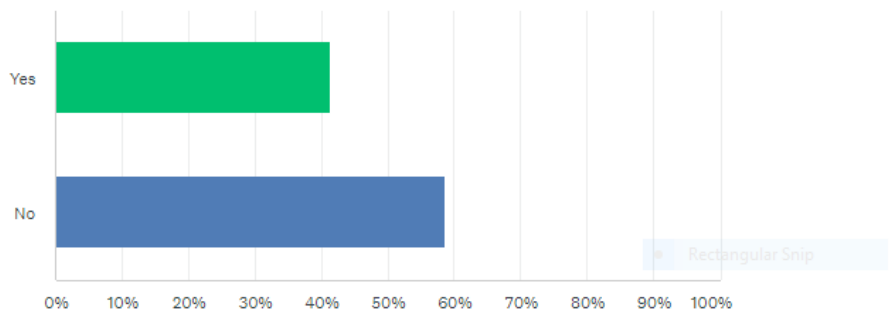

SECOND option is to only use one site. This also has been used by other clubs. The benefit is that the show committee is not constantly reinventing the wheel but tweaking each year to reflect changes in exhibitor and visitor habits. Downside is it may decrease the number of exhibitors due to travel distances however, using a middle of the country show site would help with that issue.

Answered: 530 Skipped: 14

ANSWER CHOICES	RESPONSES	
Yes	41.32%	219
No	58.68%	311
TOTAL		530