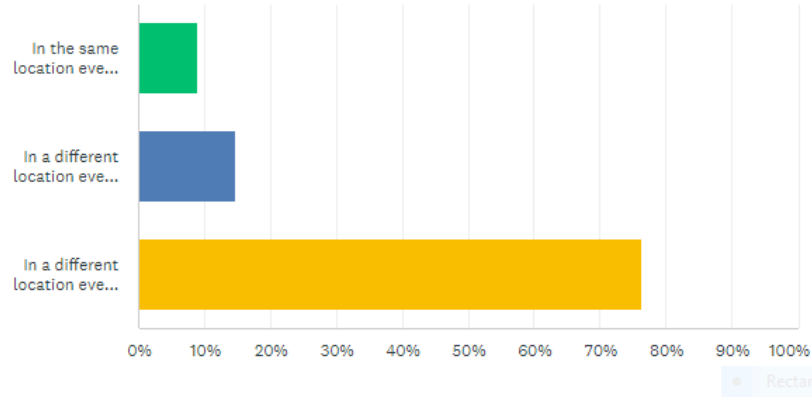

Answered: 232 Skipped: 367

ANSWER CHOICES	RESPONSES
Herding	62.93% 146
Obedience/Rally	78.88% 183
Agility	45.26% 105

Q8

Customize Save as

Would you prefer nationals to be held

Answered: 552 Skipped: 47

ANSWER CHOICES	RESPONSES
▼ In the same location every year	9.06% 50
▼ In a different location every two years (rotating between 2 sites)	14.67% 81
▼ In a different location every three years (rotating between 3 sites)	76.27% 421
TOTAL	552

Would you prefer the rotating sites for the national to be

Answered: 587 Skipped: 12

ANSWER CHOICES	RESPONSES
near east, central, near west	47.53% 279
far east, central, far west	17.38% 102
all central	26.41% 155
some of other configuration	8.69% 51
TOTAL	587