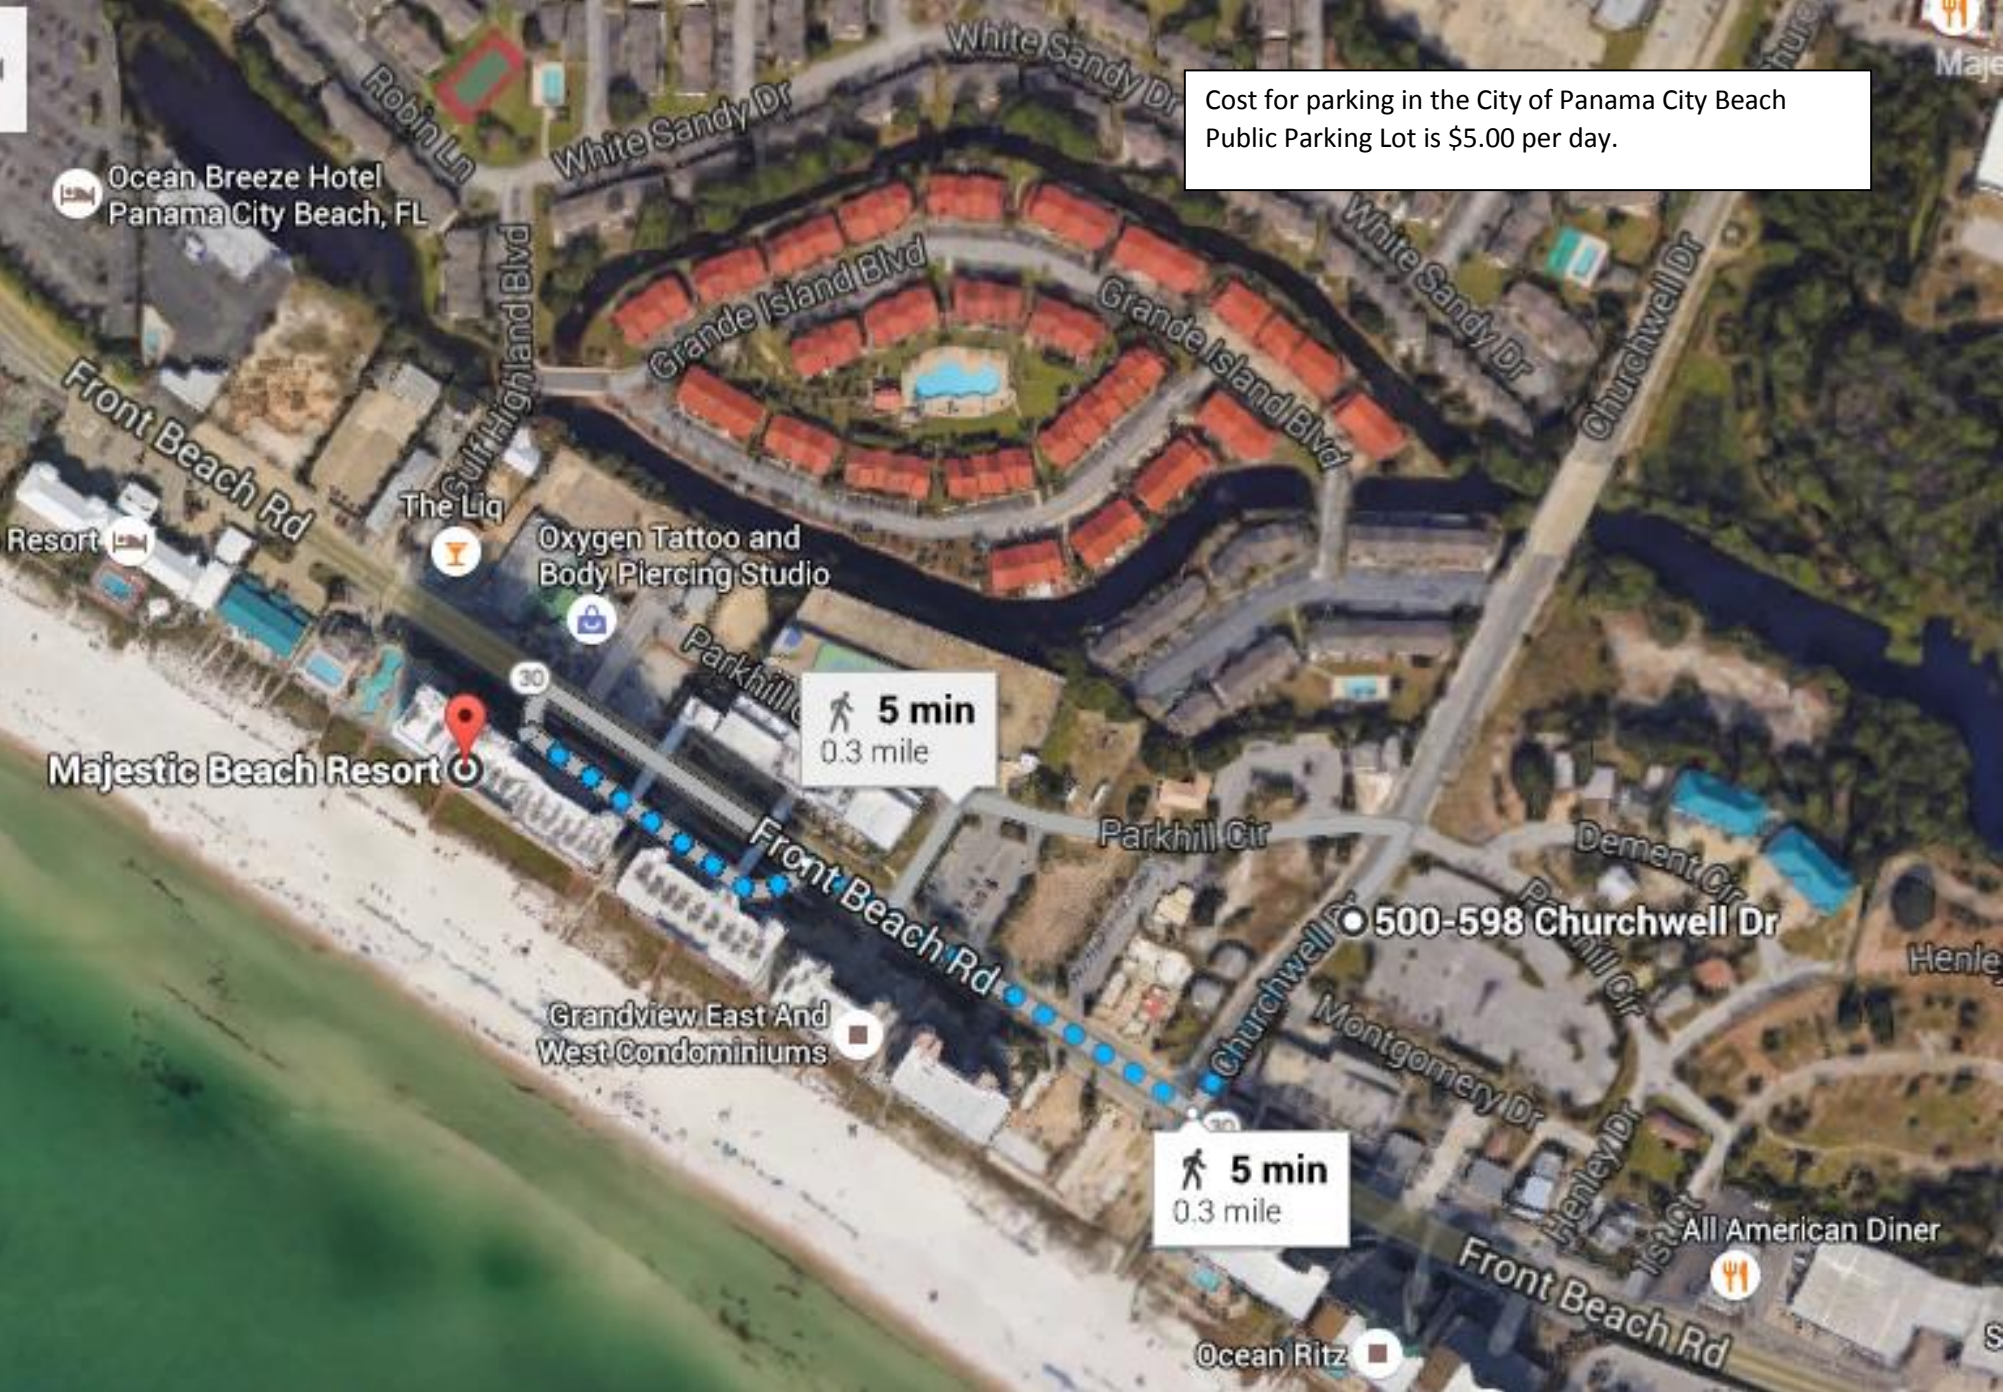

Cost for parking in the City of Panama City Beach Public Parking Lot is \$5.00 per day.

5 min
0.3 mile

5 min
0.3 mile

500-598 Churchwell Dr

Ocean Breeze Hotel
Panama City Beach, FL

The Liq

Oxygen Tattoo and
Body Piercing Studio

Majestic Beach Resort

Grandview East And
West Condominiums

Ocean Ritz

All American Diner