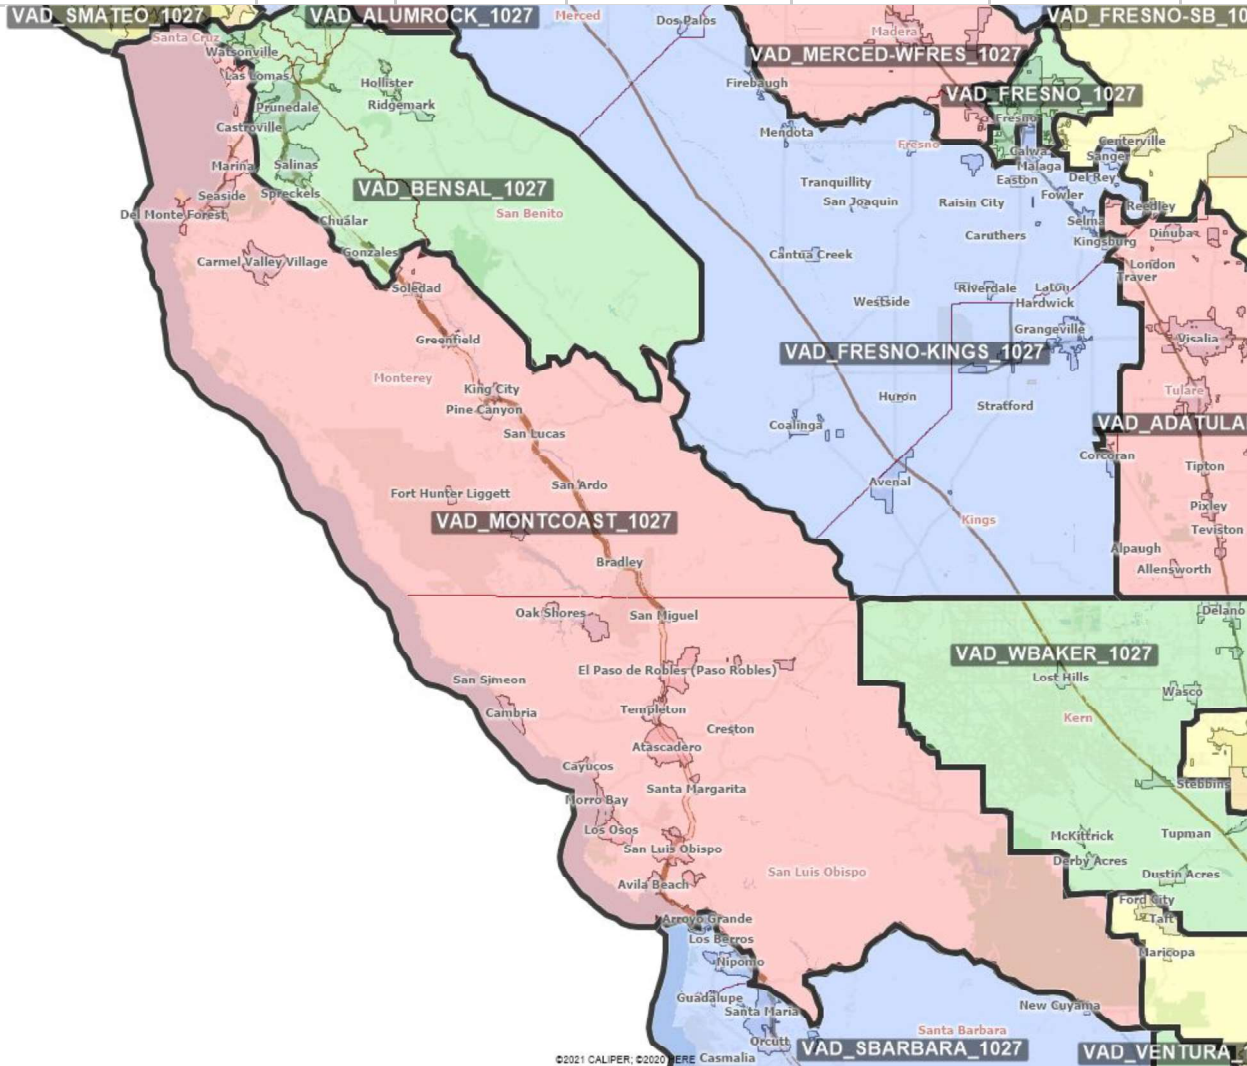

Name	Deviation	% Deviation	Total Population	%LatinoCVAP	%BlackCVAP	%AsianCVAP	%IndigenousCVAP	%WhiteCVAP
VAD_MONTCOAST_1027	-20,918	-4.23%	473,125	18.05%	2.58%	5.87%	1.12%	71.28%

- Twin Lakes, Pleasure Point, Capitola, Seacliff, Rio del Mar, La Selva Beach, Pajaro Dunes, noncontiguous area of Watsonville
- Moss Landing, Marina, Seaside, Sand City, Monterey, Pacific Grove, Del Monte Forest, Carmel by the Sea, Del Rey Oaks, Carmel Valley Village, Soledad, Greenfield, King City, Pine Canyon, San Lucas, Forest Hunter Liggett, San Ardel, Lockwood, Bradley
- San Luis Obispo County except Arroyo Grande, Los Berros, Callender, Blacklake, Nipomo, Woodlands

Name	Deviation	% Deviation	Total Population	%LatinoCVAP	%BlackCVAP	%AsianCVAP	%IndigenousCVAP	%WhiteCVAP
VAD_SBARBARA_1027	-23,005	-4.66%	471,038	30.03%	2.50%	5.96%	1.08%	59.67%

- Arroyo Grande, Los Berros, Callender, Blacklake, Nipomo, Woodlands
- Santa Barbara County except Mission Canyon, Montecito, Summerland, Toro Canyon, Carpinteria