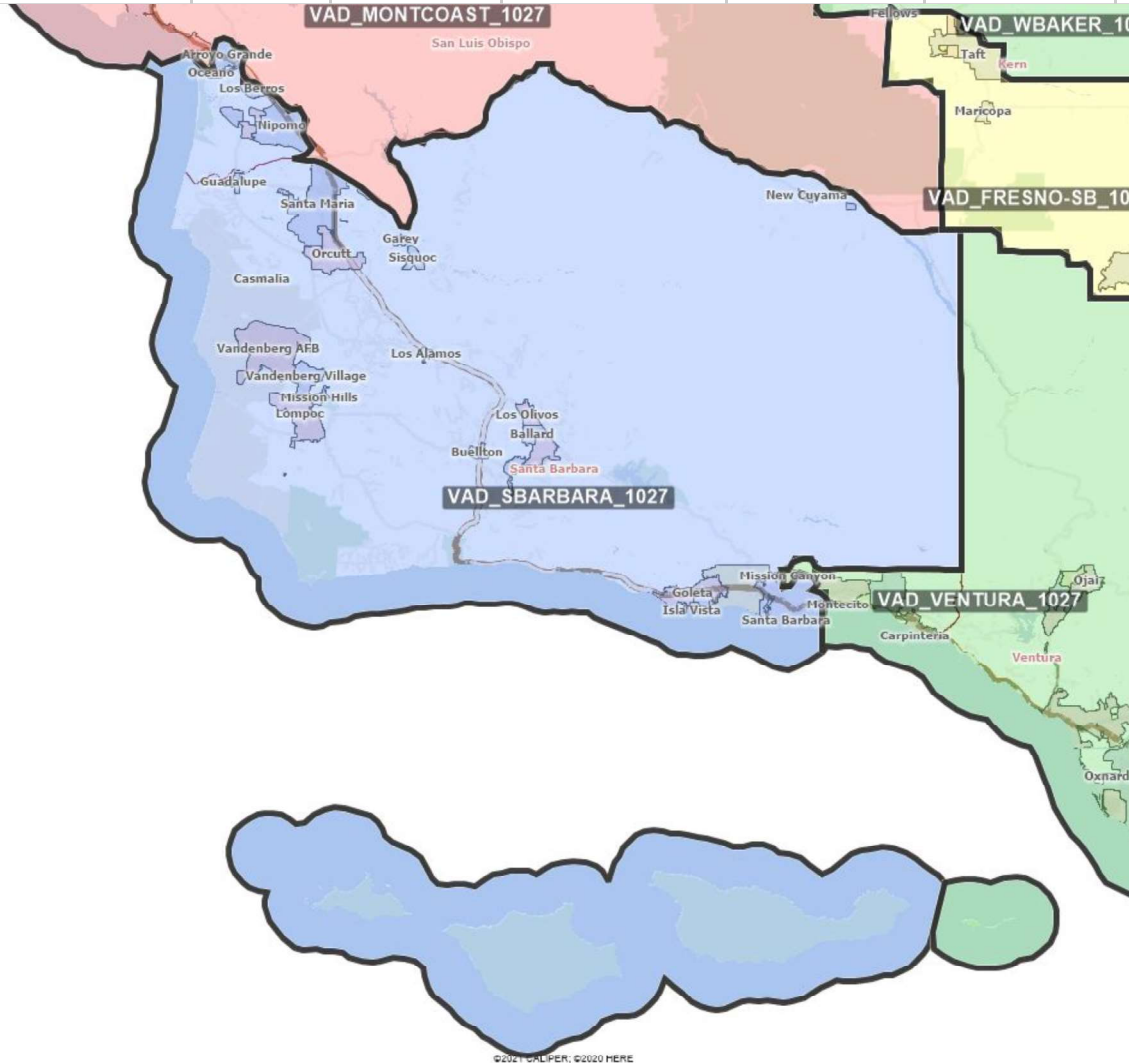

Name	Deviation	% Deviation	Total Population	%LatinoCVAP	%BlackCVAP	%AsianCVAP	%IndigenousCVAP	%WhiteCVAP
VAD_MONTCOAST_1027	-20,918	-4.23%	473,125	18.05%	2.58%	5.87%	1.12%	71.28%

- Twin Lakes, Pleasure Point, Capitola, Seacliff, Rio del Mar, La Selva Beach, Pajaro Dunes, noncontiguous area of Watsonville
- Moss Landing, Marina, Seaside, Sand City, Monterey, Pacific Grove, Del Monte Forest, Carmel by the Sea, Del Rey Oaks, Carmel Valley Village, Soledad, Greenfield, King City, Pine Canyon, San Lucas, Forest Hunter Liggett, San Ardel, Lockwood, Bradley
- San Luis Obispo County except Arroyo Grande, Los Berros, Callender, Blacklake, Nipomo, Woodlands

Name	Deviation	% Deviation	Total Population	%LatinoCVAP	%BlackCVAP	%AsianCVAP	%IndigenousCVAP	%WhiteCVAP
VAD_SBARBARA_1027	-23,005	-4.66%	471,038	30.03%	2.50%	5.96%	1.08%	59.67%

- Arroyo Grande, Los Berros, Callender, Blacklake, Nipomo, Woodlands
- Santa Barbara County except Mission Canyon, Montecito, Summerland, Toro Canyon, Carpinteria