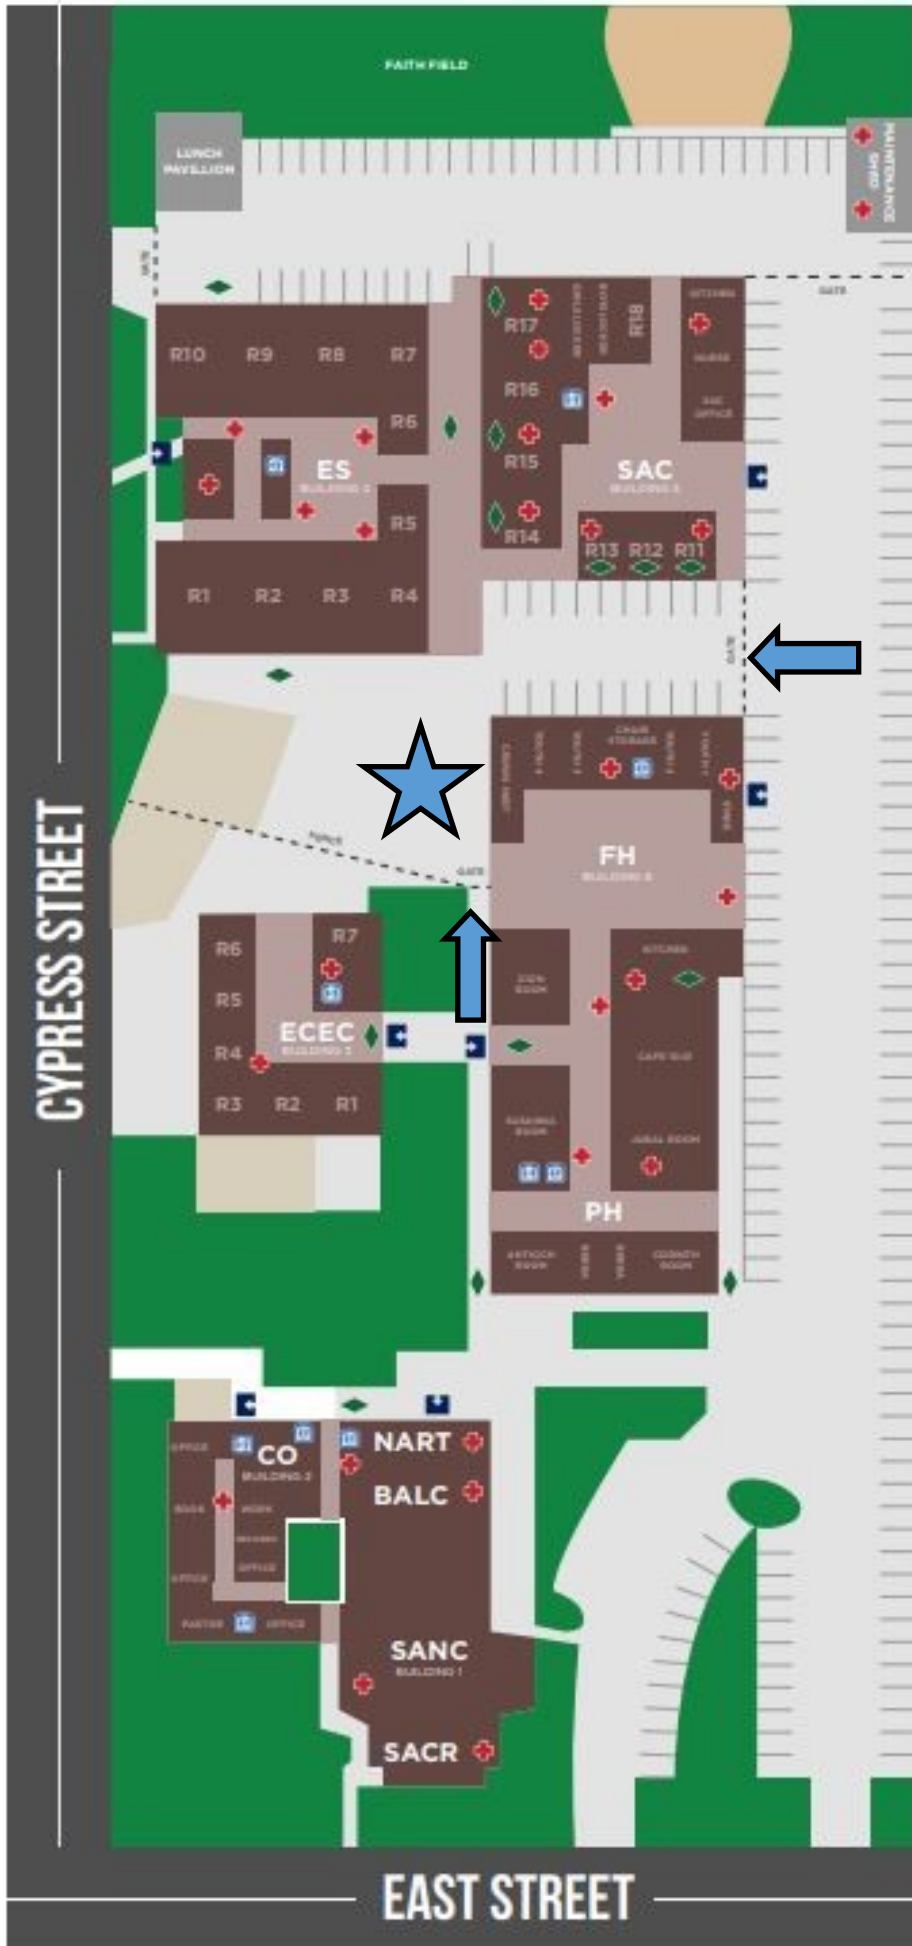

Zion Lutheran Church and Schools

- BALC**
Balcony
- ES BUILDING 4**
Elementary School
- ECEC BUILDING 3**
Early Childhood Education Center
- FH BUILDING 6**
Fellowship Hall / Gym
- CO BUILDING 2**
Church Office
- NART**
Narthex
- PH**
Parish Hall
- SAC BUILDING 5**
School-Age Care
- SANC BUILDING 1**
Church Sanctuary
- SACR**
Sacristy

★ Church Service
Walk through gate
➔

LEGEND

- Fire Extinguishers
- Restrooms
- Alarm Panel Pull Center
- Enter Here