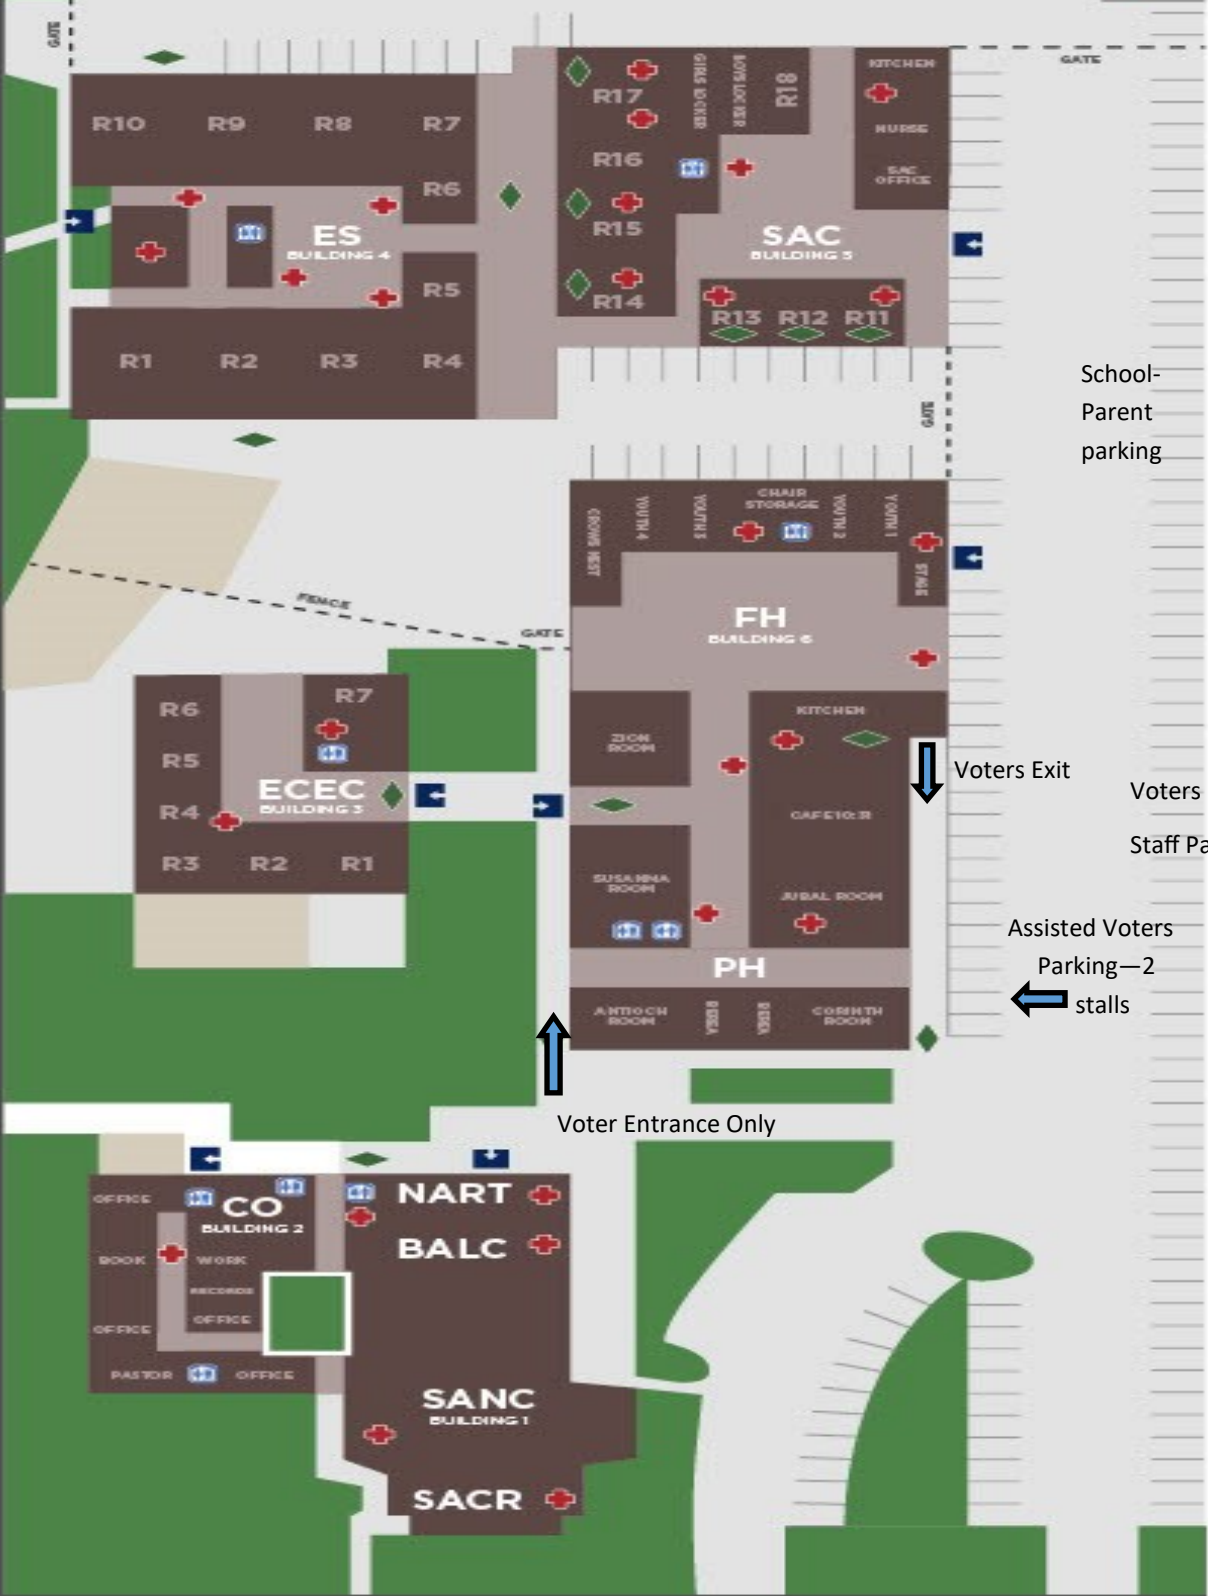

CYPRESS STREET

FAITH FIELD

LUNCH PAVILLION

MAINTENANCE SHED

School-Parent parking

Voters Exit

Voters

Staff Parking

Assisted Voters

Parking—2

stalls

Voter Entrance Only

EAST STREET