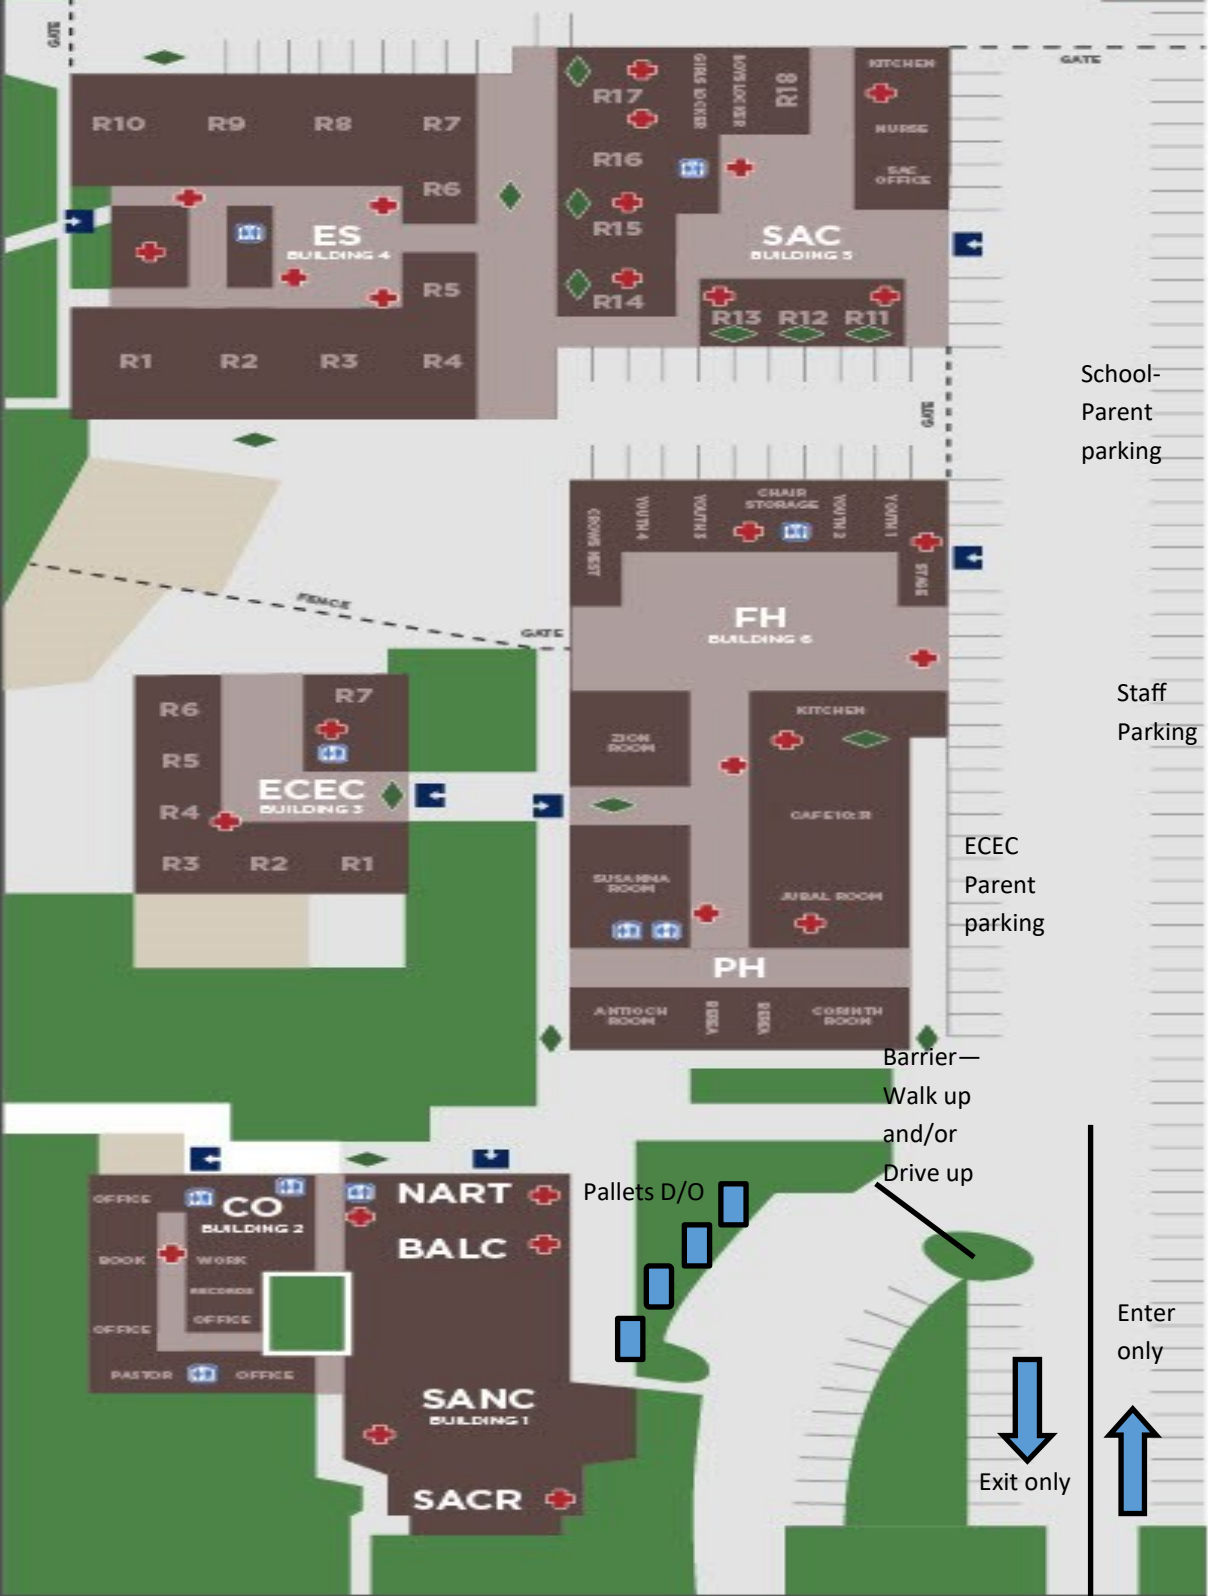

CYPRESS STREET

FAITH FIELD

LUNCH PAVILLION

MAINTENANCE SHED

School-Parent parking

Staff Parking

ECEC Parent parking

Barrier—Walk up and/or Drive up

Enter only

Exit only

EAST STREET