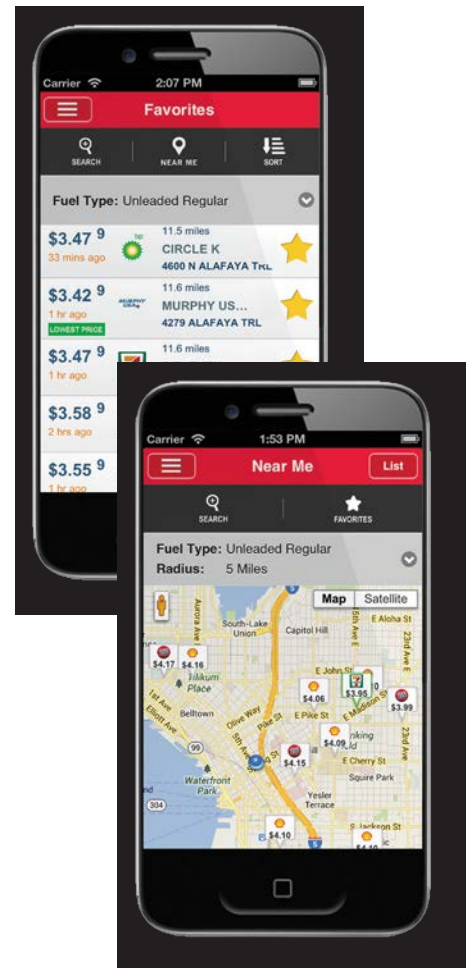

For more information, visit
www.WEXinc.com