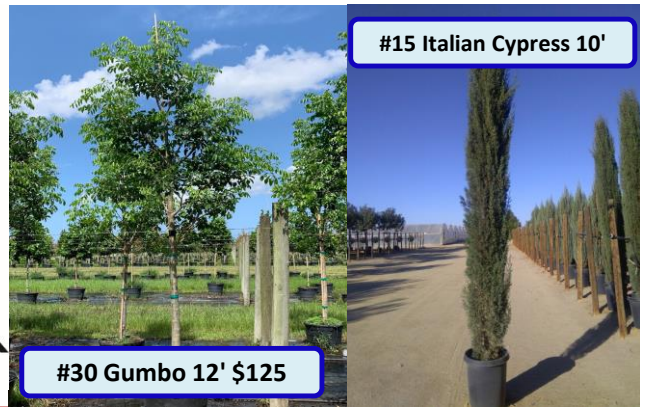

Cindy Tyson
772-216-0101

John Fracalossi
561-531-8019

*** HOT BUYS FOR JULY 2019 ***

SHRUBS	Size	Height	Spread	Caliper	Price
Regular & Dwarf Fakahatchee Grass	#3	24"			\$3
Green Island Ficus	#3	12"	12"		\$3.95
Sand Cord Grass	#3	24"			\$3
Muhley Grass	#3	18-22"			\$3.75
Red Tip Cocoplum	#7	40-42"			\$18
Viburnum Odoratissimum	#7	26-28"			\$18
TREES	Size	Height	Spread	Caliper	Price
Royal Palm	B&B	8-14'GW			\$65/FT/GW
Green Buttonwood Bush	#30	6-7'	3-4'		\$55
Green Buttonwood Std	#30	12'	3-4'	2-2.5"	\$135
Gumbo Limbo	#30	12'	4'	3"	\$125
Pigeon Plum - New crop FL# 1	#30	11-12'	3-4'	2"	\$125
Silver Buttonwood Bush	#30	6-7'	3-4'		\$70
Wax Myrtle	#30	5'	3-4'		\$60
Crape Myrtle Tuscarora - 5 Cane	#45	13'			\$195
Pigeon Plum	#45	12-14'	4-6'	2.5"	\$285
Black Olive "Shady Lady"	#65	14'	6-8'	3"	\$325
Green Buttonwood Std	#65	14'	6-7'	3"	\$295

Royals 8-14' \$65/FT/GW

#65 14' X 3" Green Buttonwood Std \$295

14' Shady Lady \$325

2400 SE BRIDGE ROAD
HOBE SOUND, FL

All prices are valid while supplies last.
Plants must be shipped within 10 days of order

Plants/Shrubs

<u>Name</u>	<u>Size</u>	<u>Height</u>	<u>Spread</u>	<u>Caliper</u>	<u>Price</u>
Clusia Small Leaf	#7	36"			\$22.00
Croton Mammy	#3	16"	14"		\$4.95
Croton Petra	#3	16"	14"		\$4.95
Green Arborcola	#3	18"	16"		\$4.75
Green Arborcola	#7	30"	24"		\$18.00
Green Island Ficus	#3	12"	12"		\$3.95
Fakahatchee Grass - Dwarf	#3	24"			\$3.00
Fakahatchee Grass	#3	24"			\$3.00
Muhly Grass	#3	18-22"			\$3.75
Podocarpus 'Maki' *NEW CROP SUPER NICE**	#7	40"			\$25.00
Podocarpus 'Pringles'	#3	20"	14-16"		\$5.50
Podocarpus 'Pringles'	#7	32-36"			\$25.00
Red Tip Cocoplum	#3	18-24"			\$4.95
Red Tip Cocoplum	#7	40-42"			\$18.00
Sand Cord Grass	#3	24"			\$3.00
Silver Buttonwood	#7	32-36"			\$12.00
Trinette Arboricola	#3	16"			\$4.75
Viburnum Odoratissimim	#7	26-28"			\$18.00