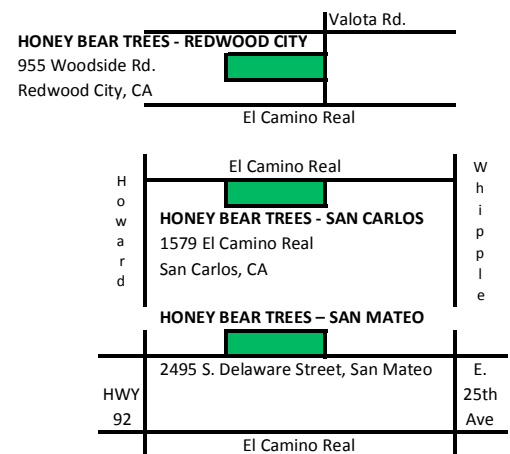

www.honeybeartrees.com

Ormondale and Corte Madera School CHRISTMAS TREE AND WREATH Fundraising Program

Your organization receives 15% of the purchase price when you buy a Holiday tree at HONEY BEAR TREES. Tell your friends & neighbors and raise even more money!

Simply bring this flyer when you purchase your tree and wreath. (If you happen to forget it, there will be extra flyers on the lot). It's that simple!

All our trees are of the finest quality and freshness, grown on the Cocco Christmas Tree Farm in Oregon's beautiful Cascade foothills. Here's a great opportunity to find the perfect Christmas Tree and support *your* organization at the same time!

HONEY BEAR TREES - REDWOOD CITY 955 Woodside Rd. Redwood City, CA 650-364-3507	Open: 11/19/2016 to 12/24/2016 7 - days a week 9:00 am to 9:00 pm
HONEY BEAR TREES - SAN CARLOS 1579 El Camino Real San Carlos, CA	Open: 11/19/2016 to 12/24/2016 7 - days a week 9:00 am to 9:00 pm
HONEY BEAR TREES - SAN MATEO SMCo. Event Center 2495 S. Delaware Street San Mateo, CA 94403	Open: 11/24/2016 to 12/24/2016 7 - days a week 9:00 am to 9:00 pm