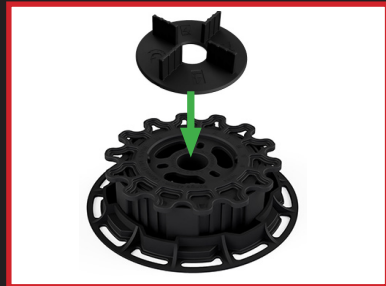

Maximus Pedestal Systems

JUNIOR &
ACCESSORIES

Both Maximus Senior & Junior Pedestals have a triple screw to achieve superior adjustment. Turn counter-clockwise to increase the height, & clockwise to decrease the height as required.

4 mm (5/32") Spacer Tab included with each pedestal.

Use stackable slope correctors until the pedestal is level.

Application with a track requires timber joist brackets

Maximus Pedestal Benefits:

- Rapid water outflow
- Durable & load rated
- Sound acoustic performance
- Speed of installation
- Increase thermal insulation
- Excellent absorption for expansion
- Elevated system to run services, conduits & pipes
- Ease of maintenance
- Installs level with seamless connections