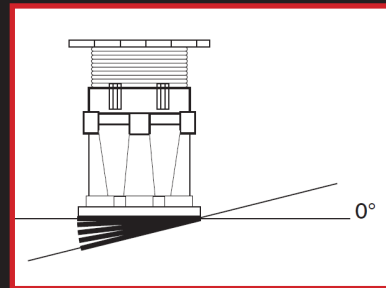

Maximus Pedestal Systems

JUNIOR &
ACCESSORIES

Both Maximus Senior & Junior Pedestals have a triple screw to achieve superior adjustment. Turn counter-clockwise to increase the height, & clockwise to decrease the height as required.

4 mm (5/32") Spacer Tab included with each pedestal.

Use stackable slope correctors until the pedestal is level.

Application with a track requires timber joist brackets

Maximus Pedestal Benefits:

- Rapid water outflow
- Durable & load rated
- Sound acoustic performance
- Speed of installation
- Increase thermal insulation
- Excellent absorption for expansion
- Elevated system to run services, conduits & pipes
- Ease of maintenance
- Installs level with seamless connections