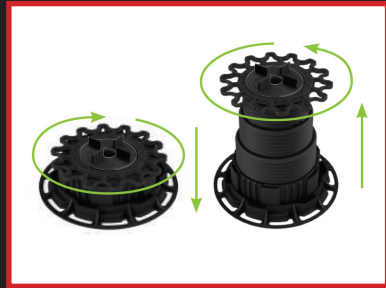

Maximus Pedestal Systems

JUNIOR &
ACCESSORIES

Both Maximus Senior & Junior Pedestals have a triple screw to achieve superior adjustment. Turn counter-clockwise to increase the height, & clockwise to decrease the height as required.

4 mm (5/32") Spacer Tab included with each pedestal.

Use stackable slope correctors until the pedestal is level.

Application with a track requires timber joist brackets

Maximus Pedestal Benefits:

- Rapid water outflow
- Durable & load rated
- Sound acoustic performance
- Speed of installation
- Increase thermal insulation
- Excellent absorption for expansion
- Elevated system to run services, conduits & pipes
- Ease of maintenance
- Installs level with seamless connections

Maximus Junior Maximus has options available to retrofit an elevated flooring system over existing substrates or new installs for areas with limited or low level heights.

Retrofitting and Low Height solutions