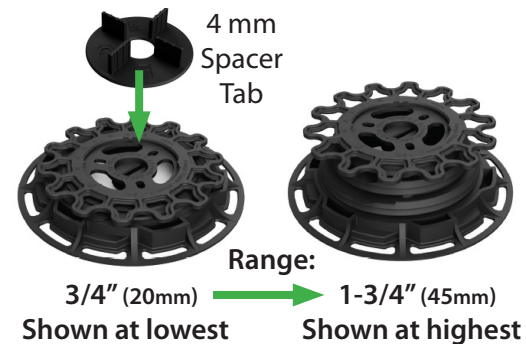

Junior Pedestal:

* Junior Pedestal has a fixed head. Slope adjustments made with Slope Corrector (MPSSCO).

Item #	Description	Case Qty
MPSJNR	Maximus Junior Pedestal*	72