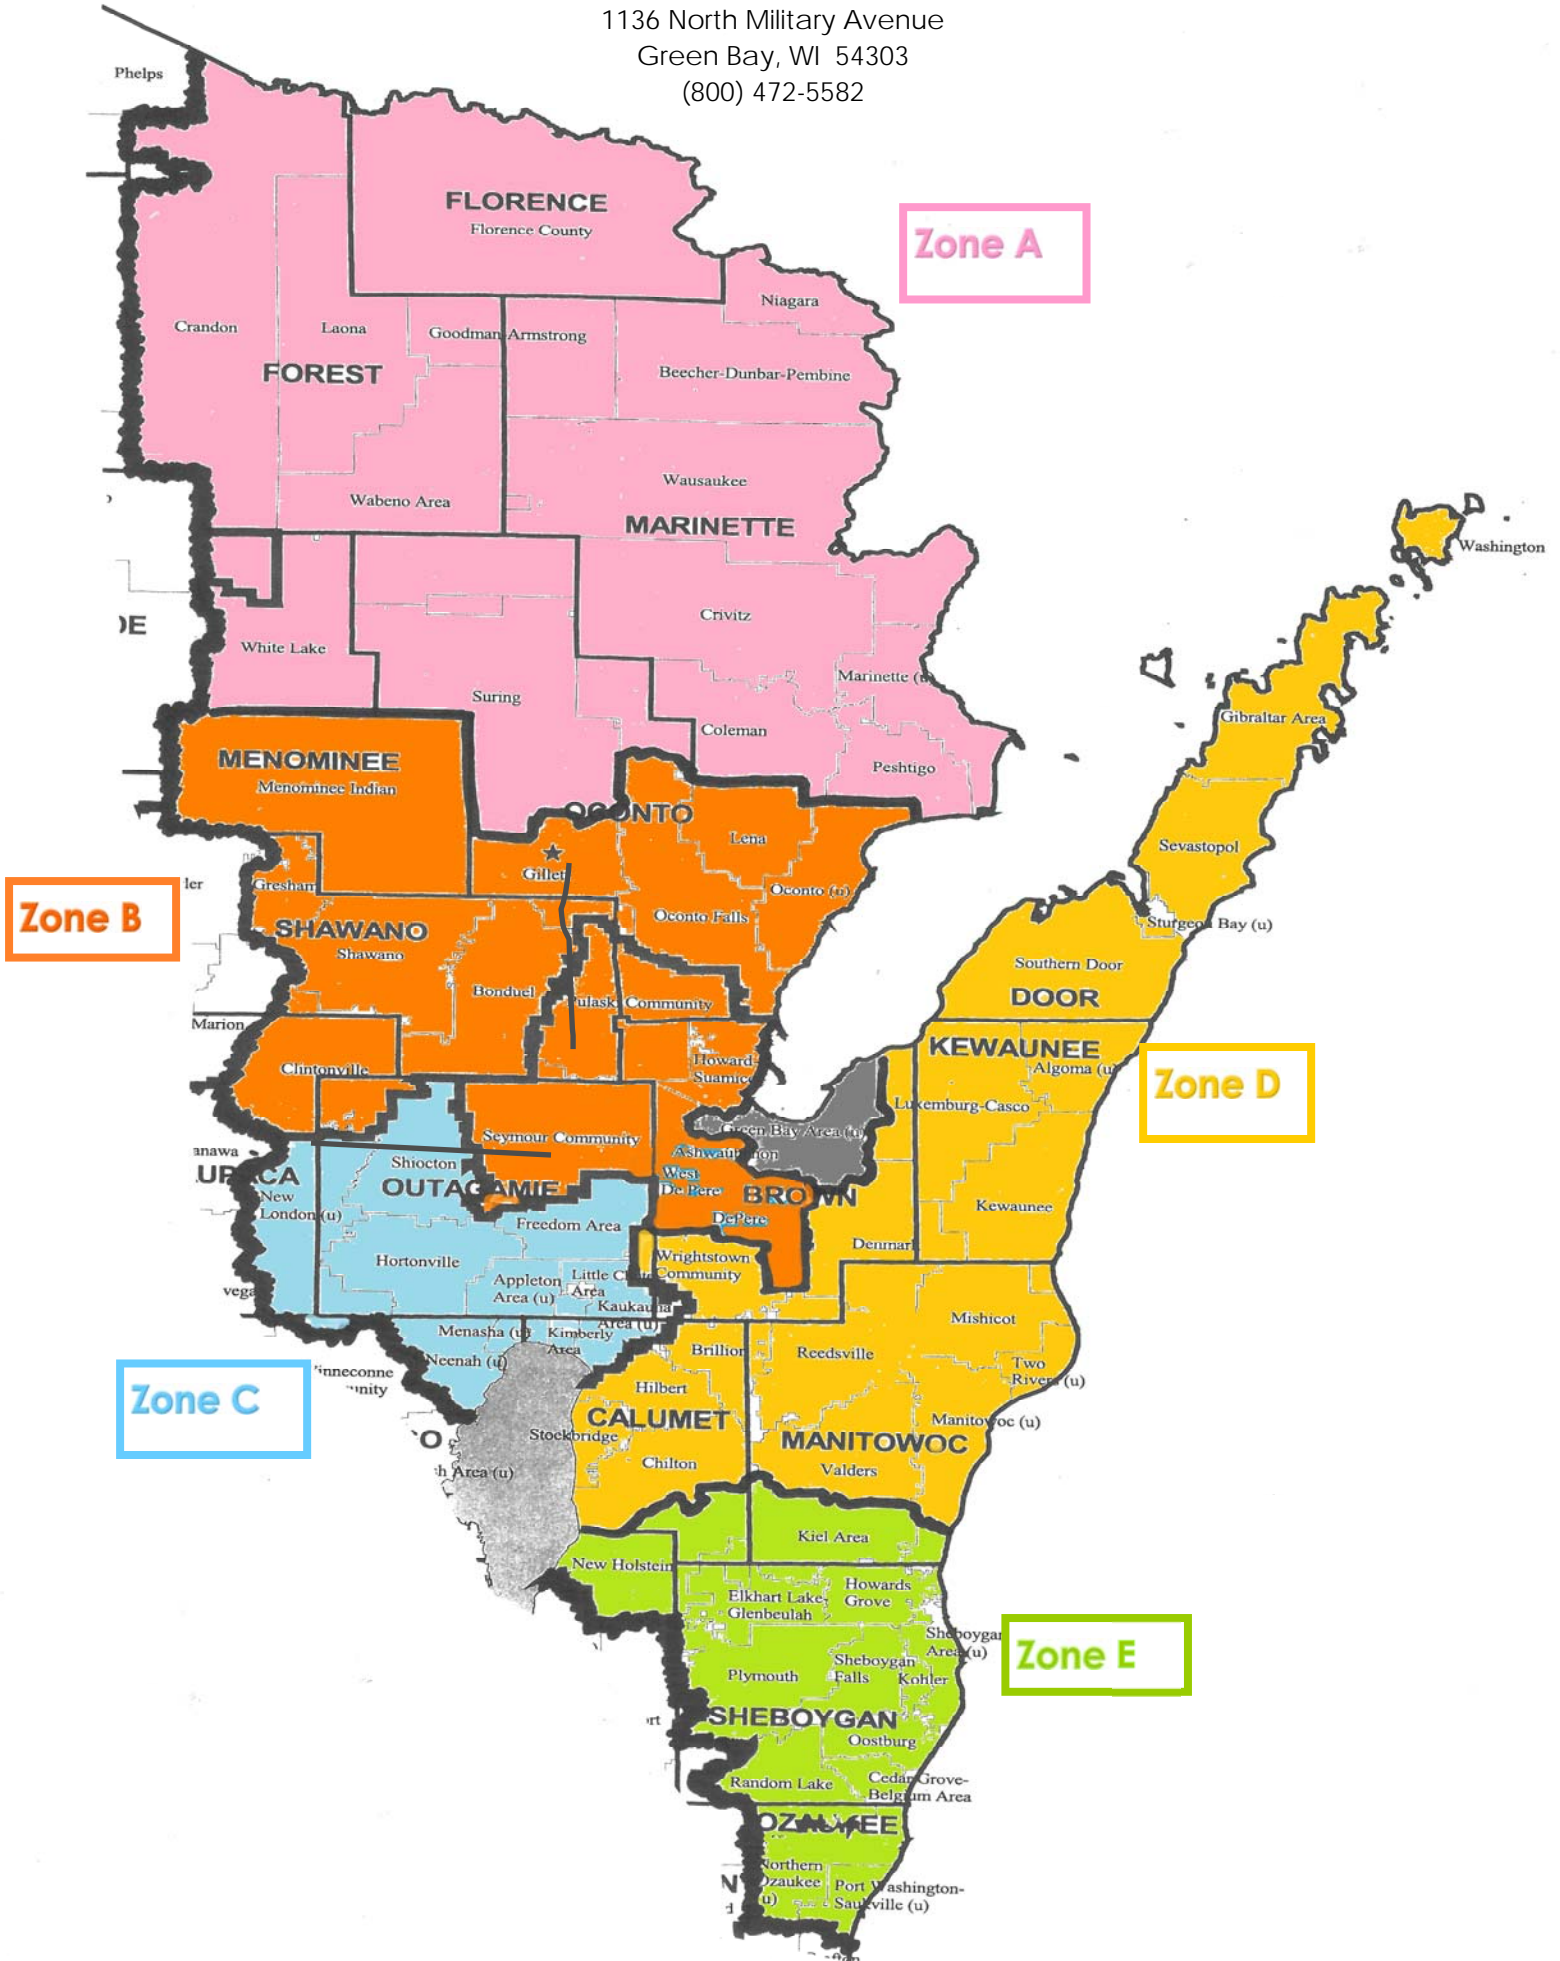

WEAC Region 3 Zones

1136 North Military Avenue

Green Bay, WI 54303

(800) 472-5582

Zone A

Coleman
Crandon
Crivitz
Florence County
Goodman-
Armstrong Creek
Laona
Marinette
Niagara
Pembine
Peshtigo
Suring
Wabeno
Wausaukee
White Lake

Zone B

Ashwaubenon
Bonduel
Brown County Special Ed
Clintonville
De Pere
Gillett
Gresham
Howard Suamico
Lena
Menominee
Oconto Falls
Oconto
Pulaski
Seymour
Shawano
West De Pere

Zone C

Appleton
Freedom
Kaukauna
Kimberly
Little Chute
Neenah
New London
Shiocton

Zone D

Algoma
Chilton
Denmark
Gibraltar
Hilbert
Kewaunee
Luxemburg-Casco
Manitowoc
Mishicot
Reedsville
Sevastopol
Southern Door
Stockbridge
Sturgeon Bay
Two Rivers
Valders
Washington Island
Wrightstown

Zone E

Cedar Grove-Belgium
Elkhart Lake Glenbeulah
Fredonia
Howards Grove
Kiel
Kohler
New Holstein
Oostburg
Plymouth
Port Washington Saukville
Random Lake
Sheboygan
Sheboygan Falls

Zone F

Fox Valley Tech
Northeast Wisconsin Tech
Moraine Park