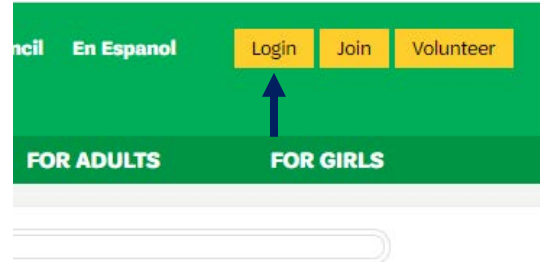

Registering for Live Sessions in gsLearn

Finding gsLearn

From the main website, www.nccoastalpines.org, select My GS.

On the My GS page, login using the yellow Login button in the upper right-hand corner.