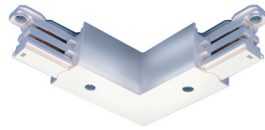

STOCK TRACK

TEK44 - 4' TRACK
TEK48 - 8' TRACK

MOUNTING ACCESSORIES

SKBT12 - T-BAR CLIP

SKB12 - CABLE CLIP

STOCK TRACK ACCESSORIES

TEK11 - LIVE END

TEK34 - FEEDABLE "L" CONNECTOR