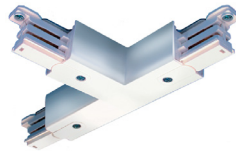

LEFT - TEK40 / RIGHT - TEK39 - FEEDABLE "T" CONNECTOR