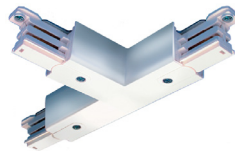

QUICK SHIP TRACK ACCESSORIES

TEK11 - LIVE END

TEK34 - FEEDABLE "L" CONNECTOR

TEK14 - LIVE MIDDLE FEED

TEK41 - DEAD END

LEFT - TEK40 / RIGHT - TEK39 - FEEDABLE "T" CONNECTOR

TEK21 - LINEAR COUPLER

TEK38 - FEEDABLE "X" CONNECTOR