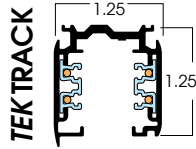

QUICK SHIP TRACK

TEK44 - 4' TRACK
TEK48 - 8' TRACK