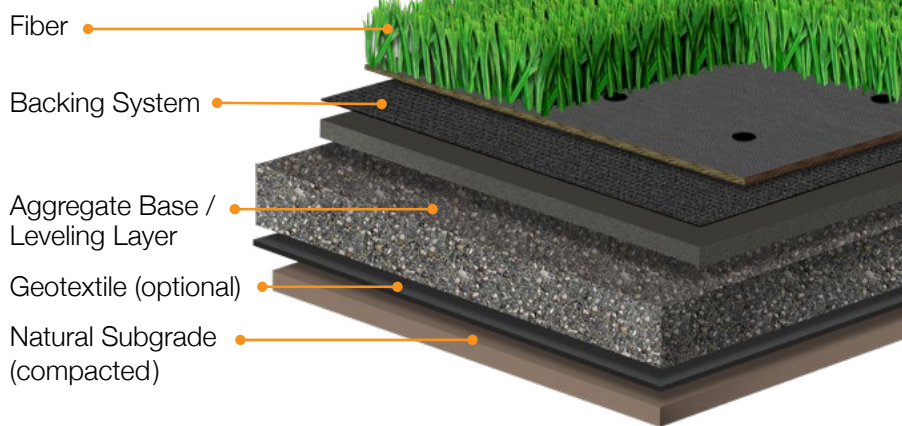

■ **AVERAGE PILE HEIGHT**

2.0 in / 50.8 mm

■ **COLOR**

Multiple

A team is a collection of players that work together to achieve a common goal. Shaw Sports Turf's Legion fiber system uses the same concept by combining slit film and monofilament fibers into one complete system.

LEGION NXT

High-micron ThunderBolt monofilament and slit film fibers. One of the most durable products in the market.

LEGION PRO

Premium construction of both Bolt monofilament and slit film fibers. Optimized face weight for performance and infill flyout control.

LEGION

Our best selling product. Flexible fiber options to build a system to meet your field's need.

All systems come with:

Ultraloc backing system that provides dimensional, stability and improved tuft bind. Great balance of traction, foot stability and aesthetics. Designed for optimal performance characteristics and allows for control of infill fly out.

BOLT
original fiber cross section

Bolt Fiber

Bolt Fiber delivers extraordinary performance designed to give you everything you expect from a synthetic turf system. Its unique state-of-the-art lightning bolt-shaped angles create a stronger vertical axis so fibers stay upright for less breakdown and wear.