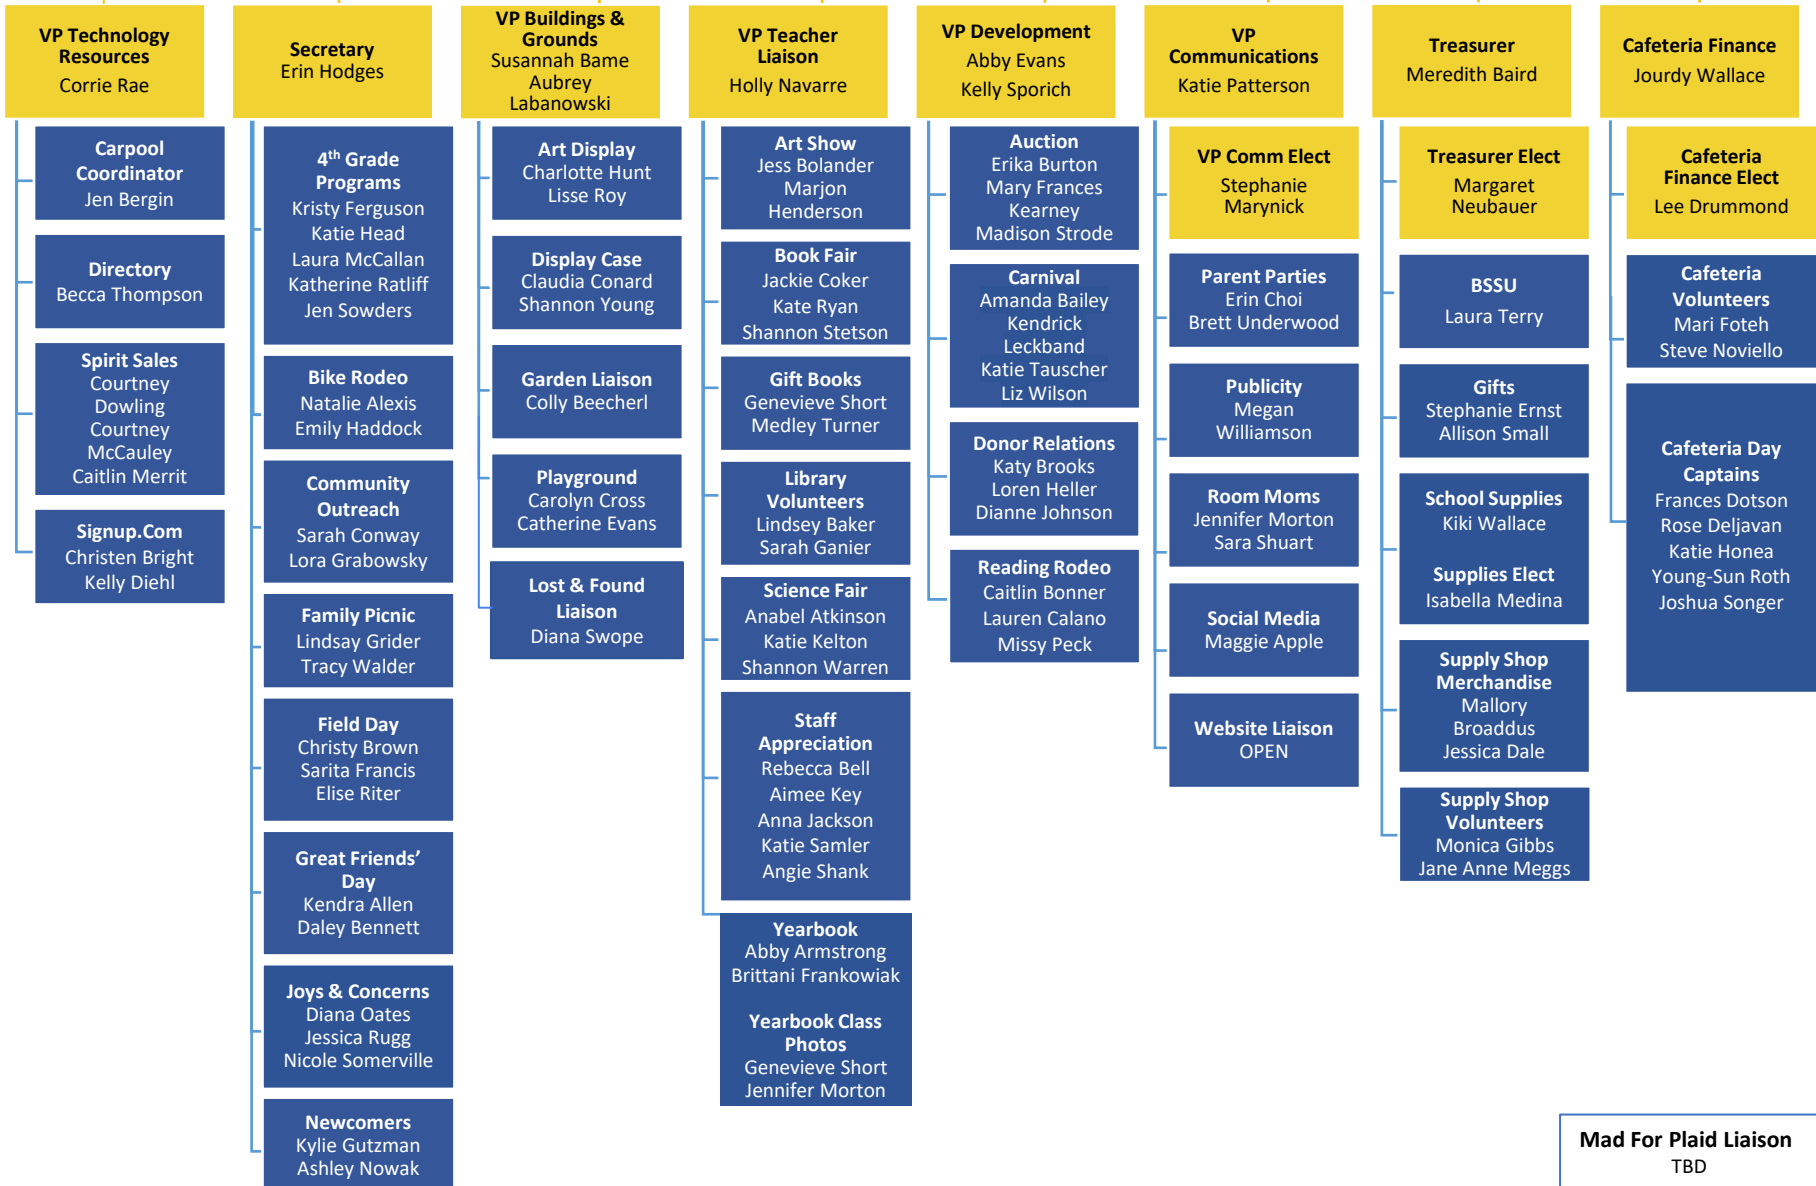

2024-2025

Bradfield PTA Officers

President
Rachel Reed

 Executive Officers

President-Elect
Kamela Aboussie

Member-At-Large
Laura McCallan

Mad For Plaid Liaison
TBD