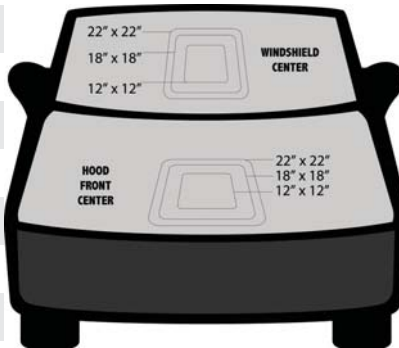

- Specify tote bag body color - Black (BK), Gray (GY), Tan (TN) -

CUSTOM EMBROIDERY OPTION for COVERS and ZTOTE1 & 2 Tote Bags - see embroidery examples on Form # 619

(price is PER embroidery location, each hoop-up is separate)

Initials, monograms* or letters (Letters are approx 2 1/4" tall), to a maximum of seven (7) letters	$18.00
Additional Letters - EACH	2.00

*NOTE - Initials in Diamond monograms appear in first, LAST, middle order. Thread colors: BLACK, BLUE, GRAY, WHITE & RED. Colors are NOT warranted against fading. Thread color can only be changed on each LINE of sewing. Embroidered covers are NOT returnable.

DIGITAL GRAPHIC PERSONALIZATION - for Custom Car Covers

- Your customer provides a COLOR image (AI or EPS format) to personalize their car cover!
- We will convert the image into a heat transfer graphic and bond it to the cover.
- Specify location - hood front center or windshield center (location may vary slightly based on seam locations).
- ONLY non-trademarked or non-copyrighted logos, art and/or images will be accepted.

Size:

- **SMALL** max size 12" x 12"
- **MEDIUM** max size 18" x 18"
- **LARGE** max size 22" x 22"

	Jobber ◆
IMPORTANT ORDERING INFORMATION	
Specify Location for Image	40.00
• approximate center of windshield	60.00
- or -	
• approximate center of hood (location can be affected by cross-body seams)	
Specify Size (see diagram)	

Provide a hi-resolution art file (JPG, TIF, PDF, AI or EPS format)

We will review the image and contact you with any questions - NO trademarked or copyrighted images will be accepted.

FORD® Official Licensed Product (OLP) LOGO SILKSCREEN OPTION

Part #	Custom Covers, Interior Covers or Specialty Covers	Net Cost ◆
varies	for Custom, Interior or Specialty Covers - One-color logo silk-screened on front of cover. Plain storage bag also included.	$17.00

Have a technical question or need pattern info? - Call 800 426-8377
8AM to 4:30PM CST - Monday thru Friday (FAX 405 238-9601)