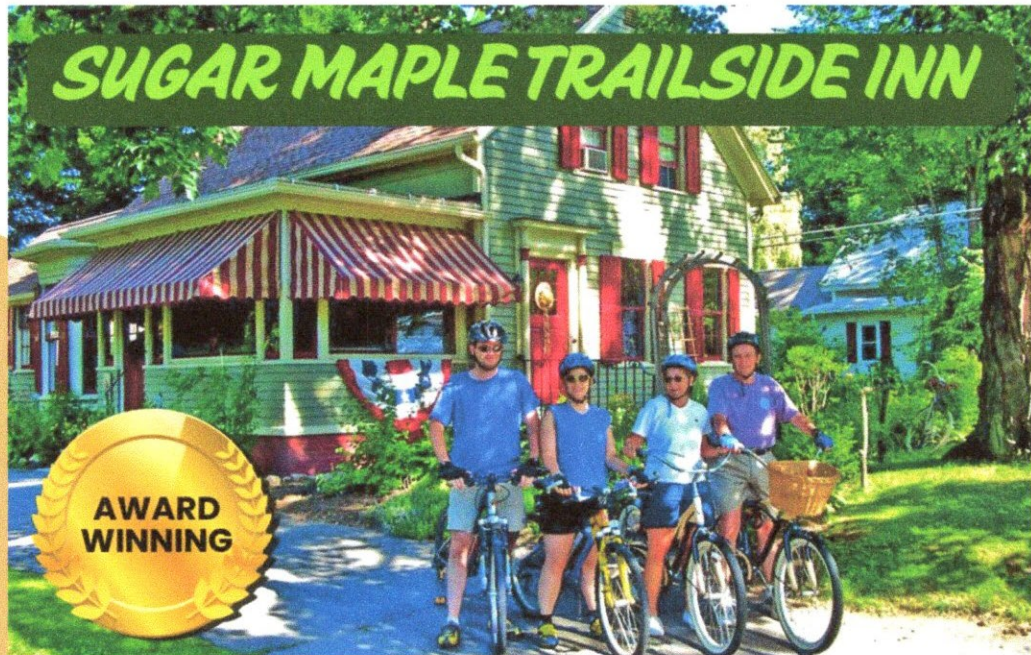

Step into relaxation at our award-winning B&B in Northampton's Civil War-era village of Florence, where the bike trail is just 8 feet from the door and complimentary bikes await your next adventure. It's family-owned, full of charm, and ready to welcome you!