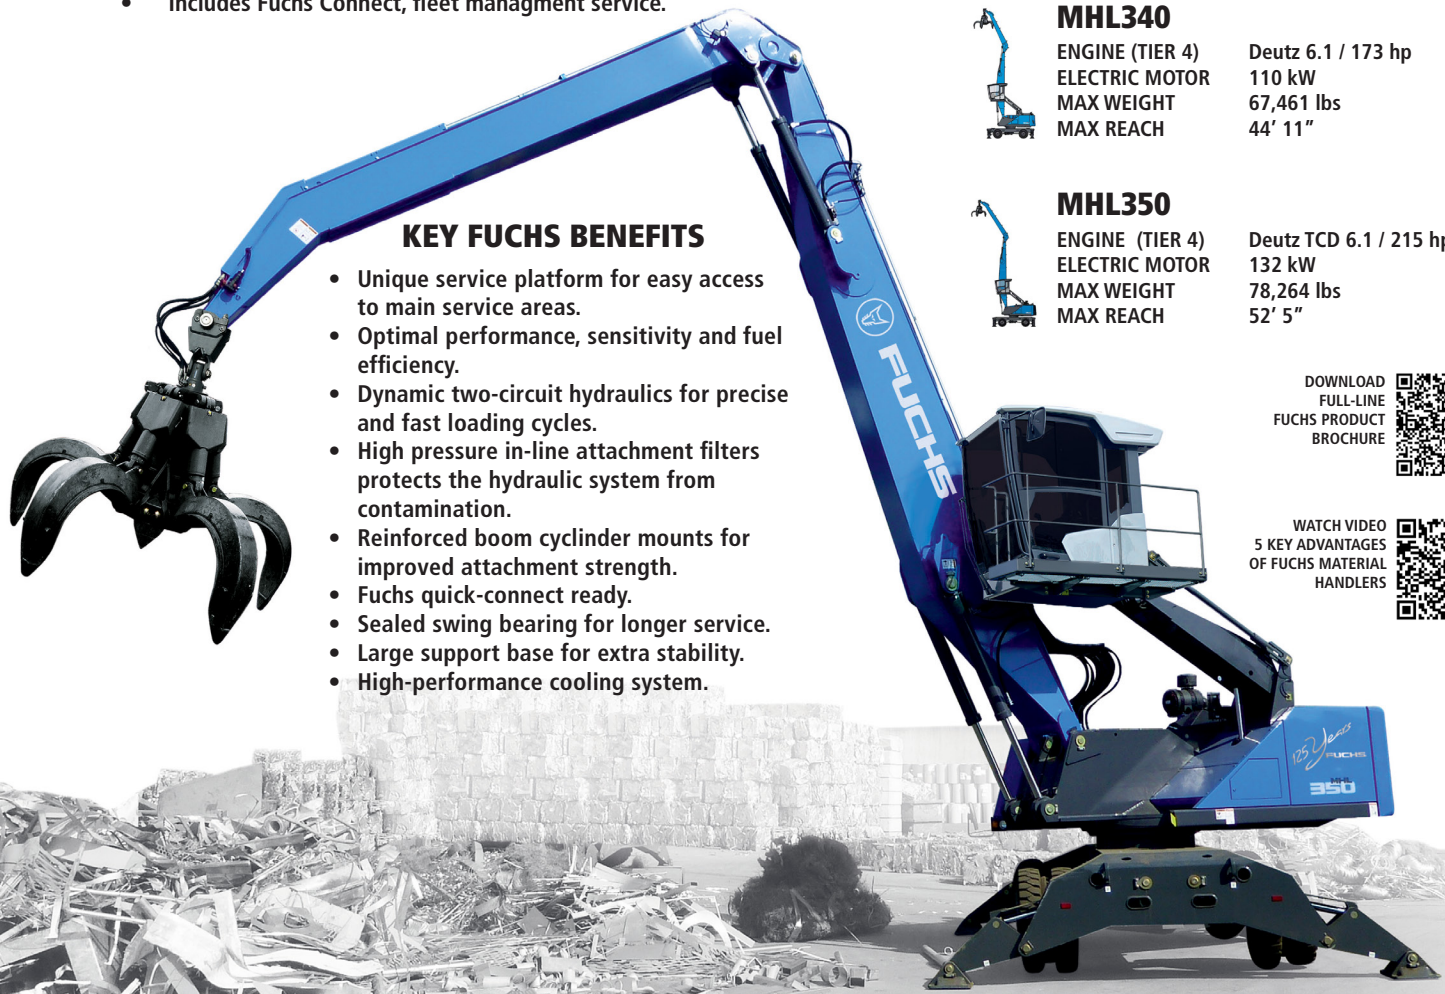

# FUCHS MATERIAL HANDLERS - NED HAS YOU COVERED!

### MHL340

ENGINE (TIER 4) Deutz 6.1 / 173 hp  
 ELECTRIC MOTOR 110 kW  
 MAX WEIGHT 67,461 lbs  
 MAX REACH 44' 11"

### MHL350

ENGINE (TIER 4) Deutz TCD 6.1 / 215 hp  
 ELECTRIC MOTOR 132 kW  
 MAX WEIGHT 78,264 lbs  
 MAX REACH 52' 5"

DOWNLOAD FULL-LINE FUCHS PRODUCT BROCHURE

WATCH VIDEO 5 KEY ADVANTAGES OF FUCHS MATERIAL HANDLERS

## KEY FUCHS BENEFITS

- Unique service platform for easy access to main service areas.
- Optimal performance, sensitivity and fuel efficiency.
- Dynamic two-circuit hydraulics for precise and fast loading cycles.
- High pressure in-line attachment filters protects the hydraulic system from contamination.
- Reinforced boom cylinder mounts for improved attachment strength.
- Fuchs quick-connect ready.
- Sealed swing bearing for longer service.
- Large support base for extra stability.
- High-performance cooling system.